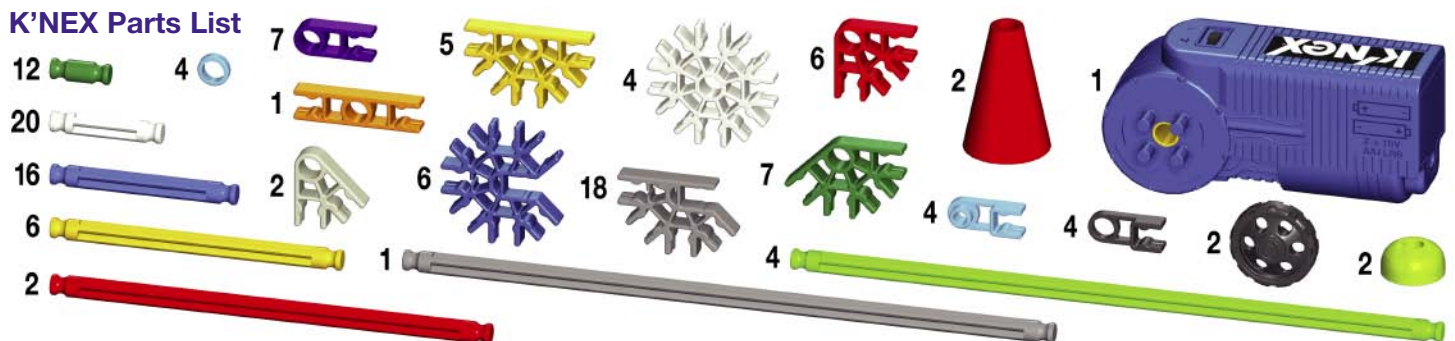

### How to Insert and Remove Batteries

**TIP:**  
Push the gray connectors together tightly until they "click".

Install batteries before building model.

### K'NEX Parts List

Push hinge pieces tightly together exactly as shown.

**TIP:**  
Push the blue and gray connectors together tightly until they "click".

Visit our Web site at:  
[www.knexeducation.com](http://www.knexeducation.com)