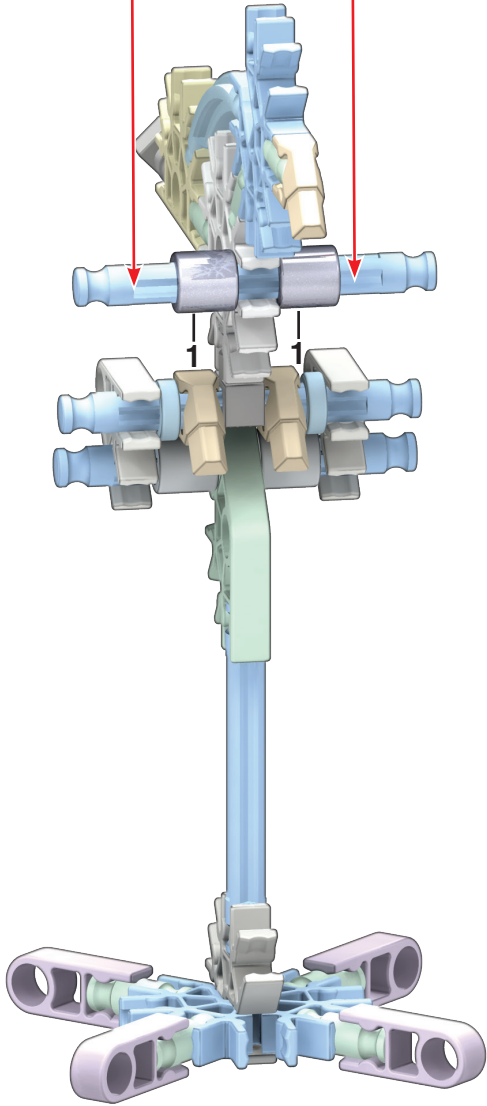

TRIPLE ROCKET

x2

TREE FROG

2

4

rotate model
pivoter le modèle

1-3

- 2 black pins
- 2 orange pins
- 2 white pins
- 2 red connectors
- 2 blue pins

1-4

5

BIRDIE

2

3

4

1-3

5

1-4

DRAGONFLY

1

1

4

6

x4

6