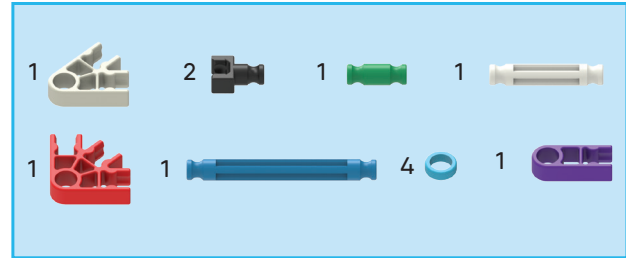

15216

10 MODEL Building Set

Tow Truck
page 1

Triple Rocket
page 8

Tree Frog
page 12

Birdie
page 17

Dragonfly
page 22

TOW TRUCK

1

2

x2

5

8

- | | | | | | |
|---|--|---|--|---|--|
| 1 | | 2 | | 2 | |
| 1 | | 2 | | 2 | |
| | | | | 2 | |

1-8

1-7

TRIPLE ROCKET

x2

TREE FROG

2

4

rotate model
pivoter le modèle

1-3

- 2 black pins
- 2 orange pins
- 2 white pins
- 2 red connectors
- 2 blue pins