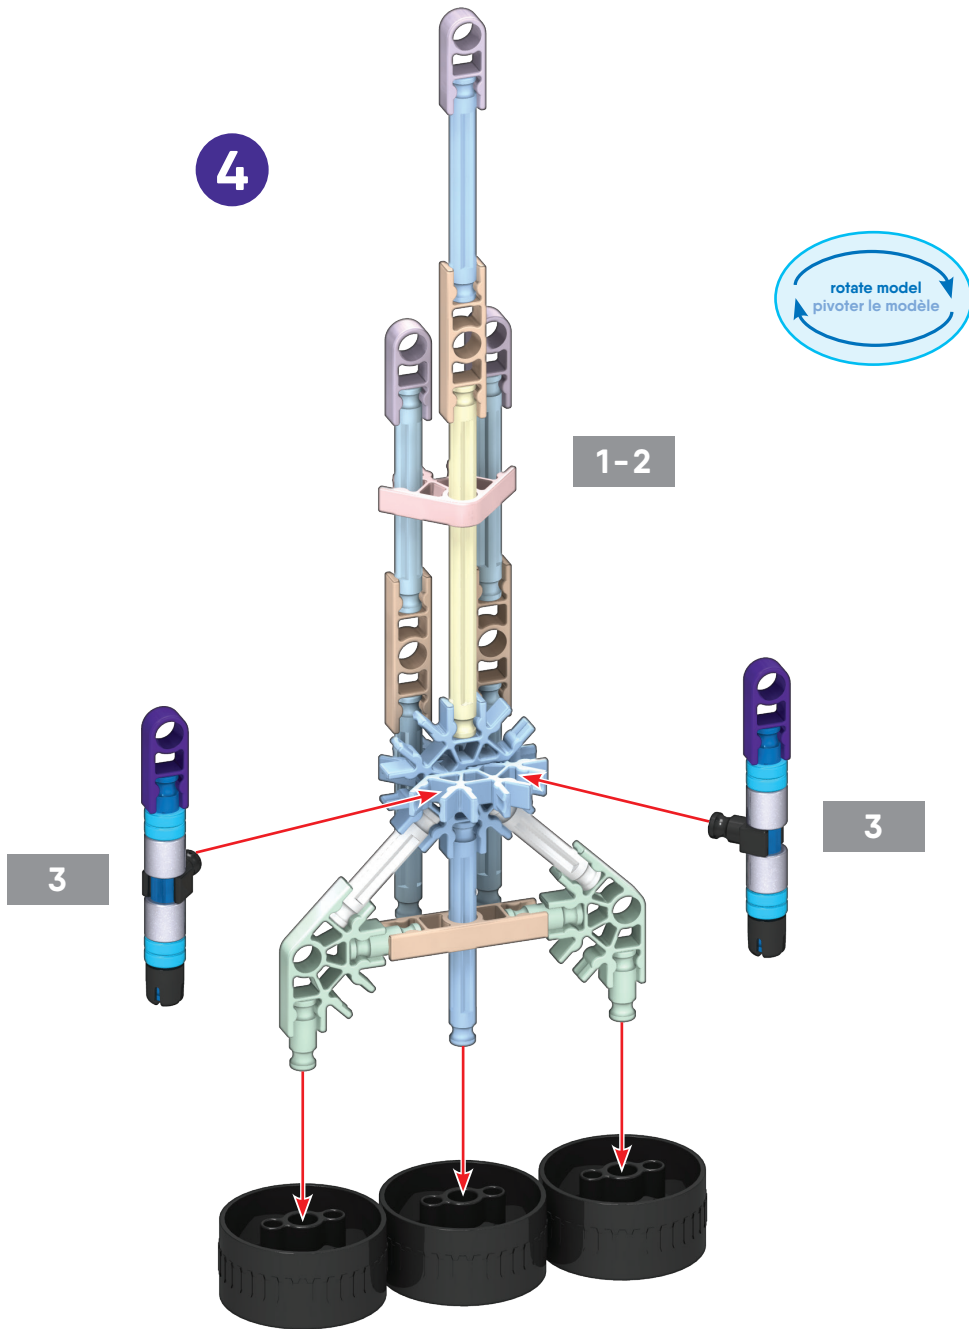

TRIPLE ROCKET

x2

TREE FROG

2

4

rotate model
pivoter le modèle

1-3

- 2 black pins
- 2 orange pins
- 2 white pins
- 2 red connectors
- 2 blue pins

1-4

5

BIRDIE

2

3

4

1-3

5

1-4

DRAGONFLY

1

1

4

6

x4

6