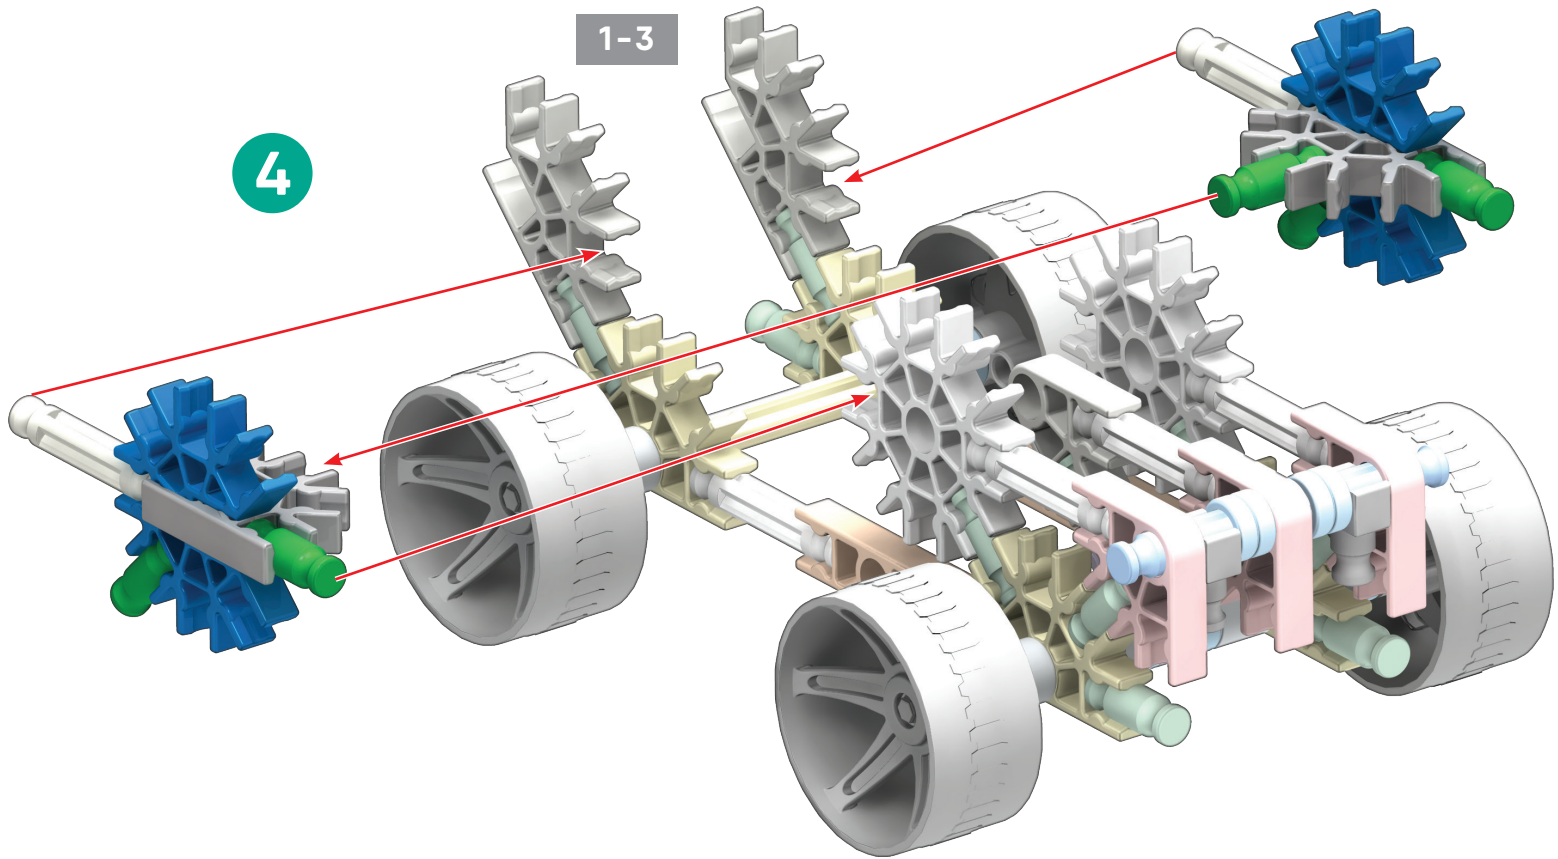

1

2

x2

5

8

- | | | | | | |
|---|--|---|--|---|--|
| 1 | | 2 | | 2 | |
| 1 | | 2 | | 2 | |
| | | | | 2 | |

1-8

1-7

TRIPLE ROCKET

x2

TREE FROG

2

4

rotate model
pivoter le modèle

1-3

- 2 black pins
- 2 orange pins
- 2 white pins
- 2 red connectors
- 2 blue pins