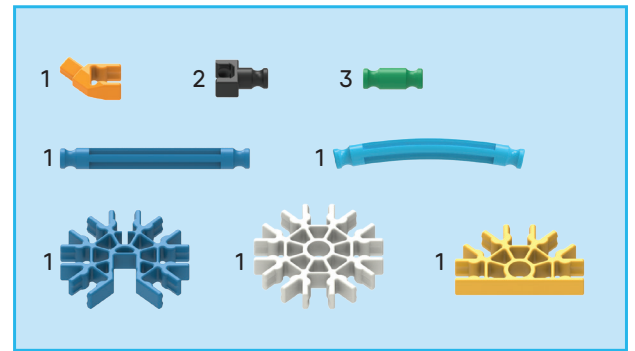

TRIPLE ROCKET

x2

TREE FROG

2

4

rotate model
pivoter le modèle

1-3

- 2 black pins
- 2 orange pins
- 2 white pins
- 2 red connectors
- 2 blue pins

1-4

5

BIRDIE

2

3

4

1-3

5

1-4

DRAGONFLY

1

1

4

6

x4

6