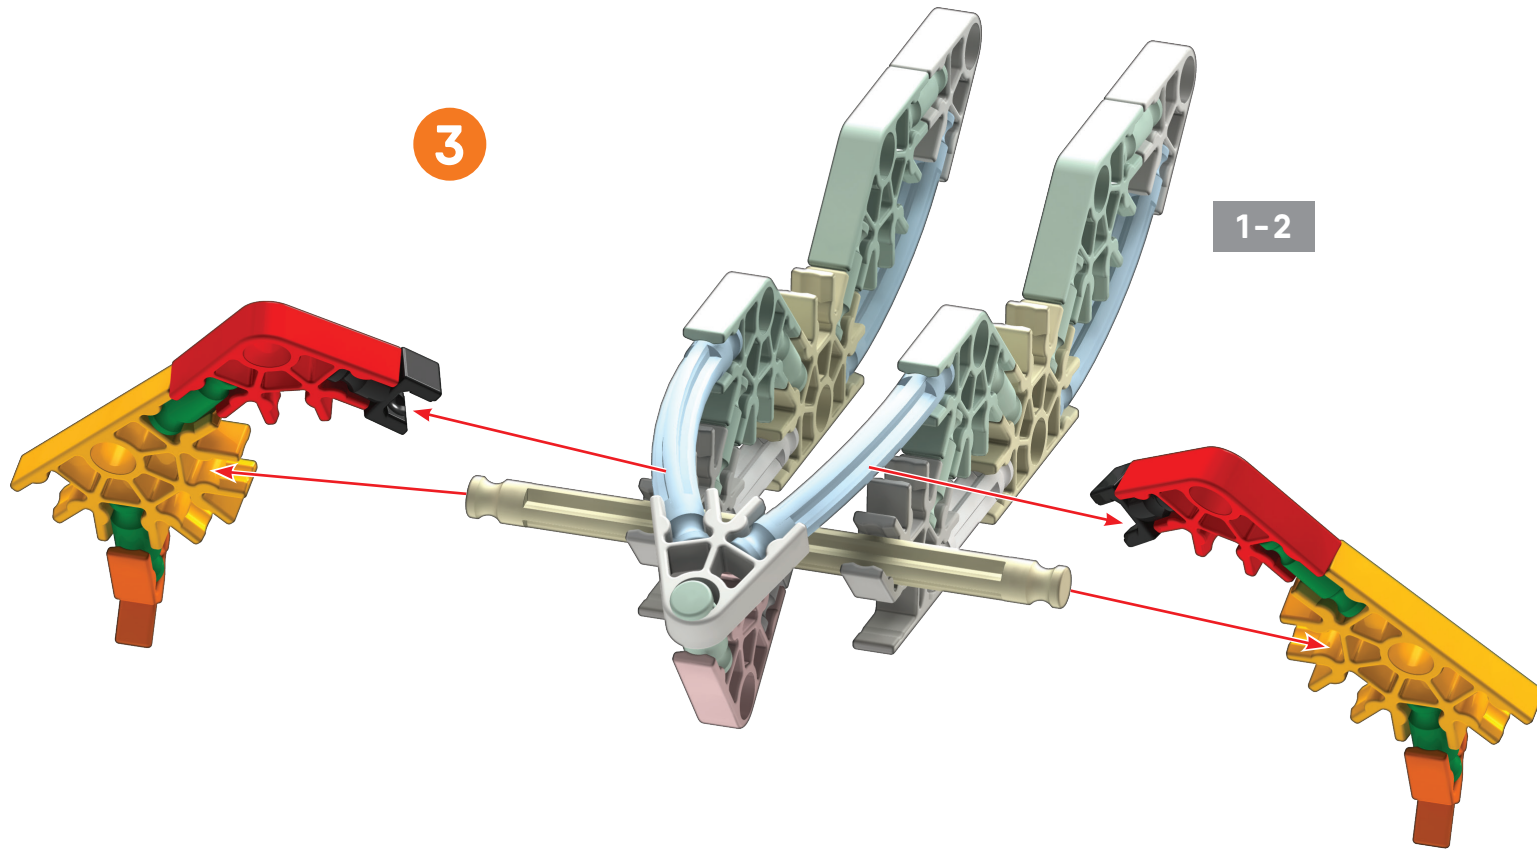

TRIPLE ROCKET

x2

TREE FROG

2

4

rotate model
pivoter le modèle

1-3

- 2 black pins
- 2 orange pins
- 2 white pins
- 2 red connectors
- 2 blue pins