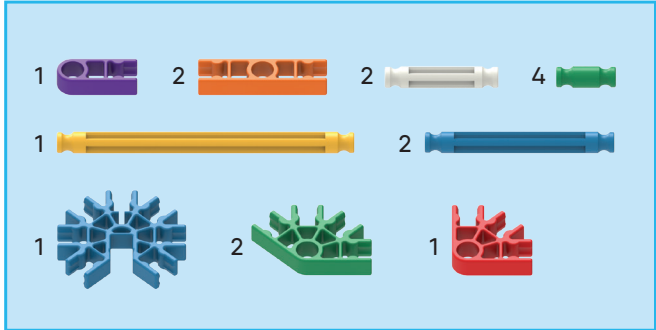

1

2

x2

5

8

- | | | | | | |
|---|--|---|--|---|--|
| 1 | | 2 | | 2 | |
| 1 | | 2 | | 2 | |
| | | | | 2 | |

1-8

1-7

TRIPLE ROCKET

x2

TREE FROG

2

4

rotate model
pivoter le modèle

1-3

- 2 black pins
- 2 orange pins
- 2 white pins
- 2 red connectors
- 2 blue pins