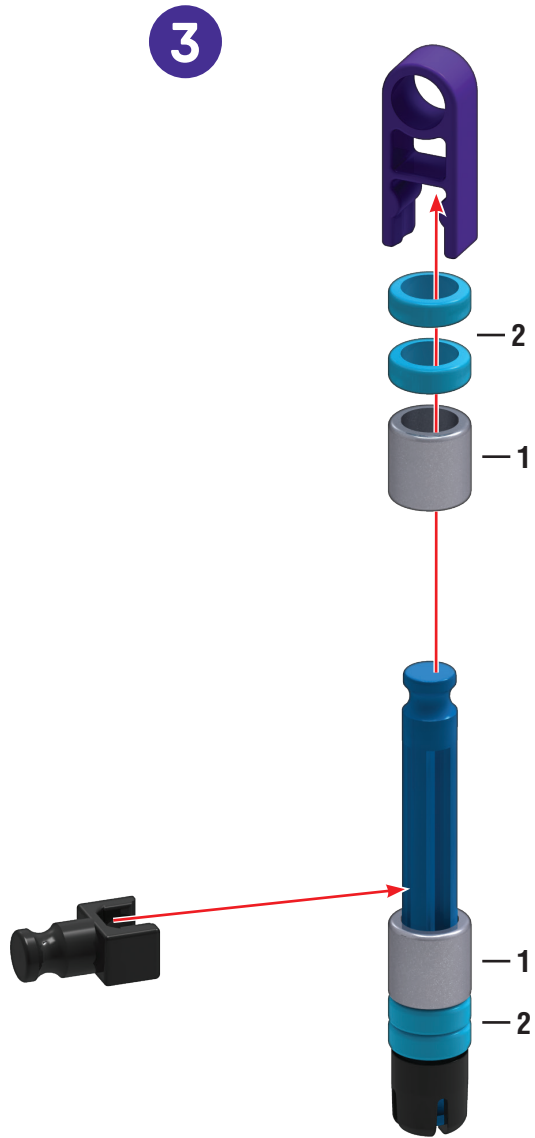

1

2

x2

5

8

- | | | | | | |
|---|--|---|--|---|--|
| 1 | | 2 | | 2 | |
| 1 | | 2 | | 2 | |
| | | | | 2 | |

1-8

1-7

TRIPLE ROCKET

x2

TREE FROG

2

4

rotate model
pivoter le modèle

1-3

- 2 black pins
- 2 orange pins
- 2 white pins
- 2 red connectors
- 2 blue pins