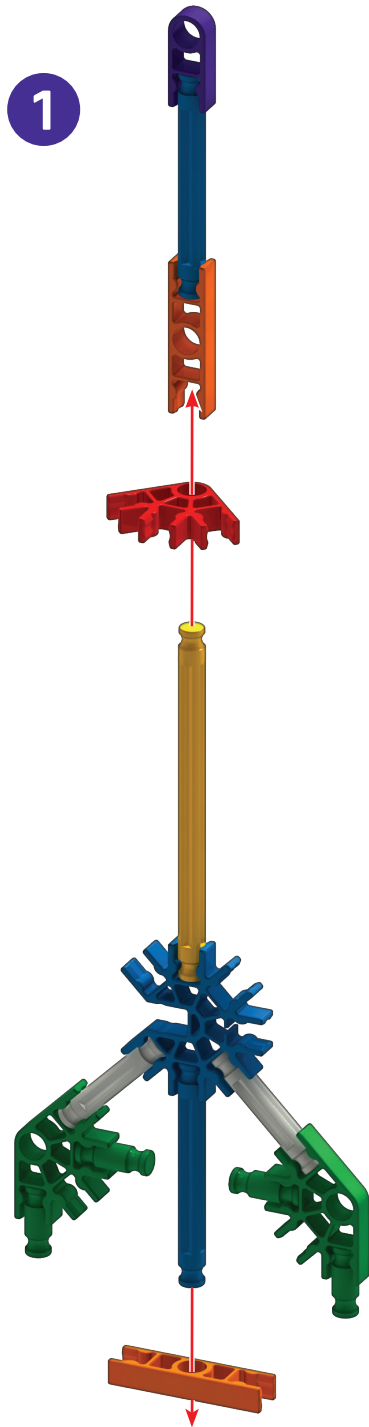

15216

10 MODEL Building Set

Tow Truck
page 1

Triple Rocket
page 8

Tree Frog
page 12

Birdie
page 17

Dragonfly
page 22

TOW TRUCK

1

2

x2

5

8

- | | | | | | |
|---|--|---|--|---|--|
| 1 | | 2 | | 2 | |
| 1 | | 2 | | 2 | |
| | | | | 2 | |

1-8

1-7

TRIPLE ROCKET

x2

TREE FROG

2

4

rotate model
pivoter le modèle

1-3

- 2 black pins
- 2 orange pins
- 2 white pins
- 2 red connectors
- 2 blue pins

1-4

5

BIRDIE

2

3

4

1-3

5