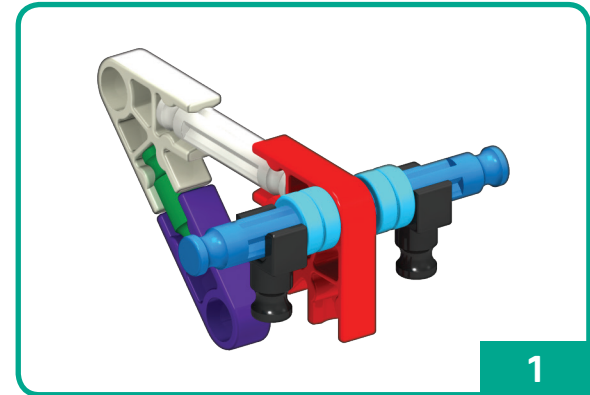

15216

10 MODEL Building Set

Tow Truck
page 1

Triple Rocket
page 8

Tree Frog
page 12

Birdie
page 17

Dragonfly
page 22

TOW TRUCK

1

2

x2

5

8

- | | | | | | |
|---|--|---|--|---|--|
| 1 | | 2 | | 2 | |
| 1 | | 2 | | 2 | |
| | | | | 2 | |

1-8

1-7

TRIPLE ROCKET

x2

TREE FROG

2

4

rotate model
pivoter le modèle

1-3

- 2 black pins
- 2 orange pins
- 2 white pins
- 2 red connectors
- 2 blue pins