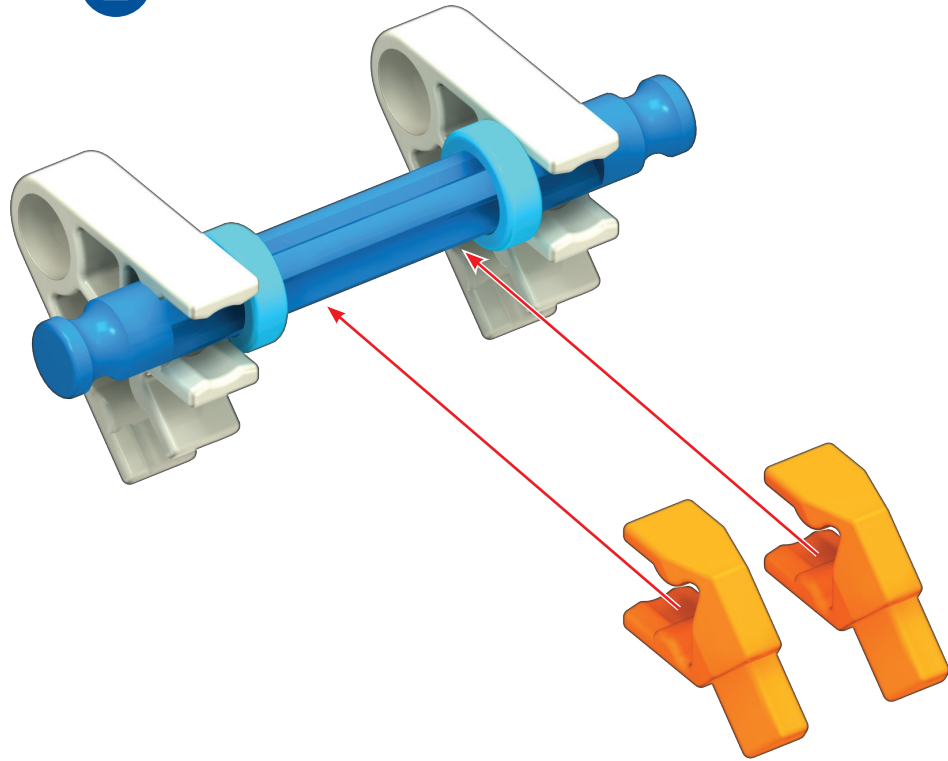

TRIPLE ROCKET

x2

TREE FROG

2

4

rotate model
pivoter le modèle

1-3

- 2 black pins
- 2 orange pins
- 2 white pins
- 2 red connectors
- 2 blue pins

1-4

5

BIRDIE

2

3

4

1-3

5

1-4

DRAGONFLY

1

1

4

6

x4

6