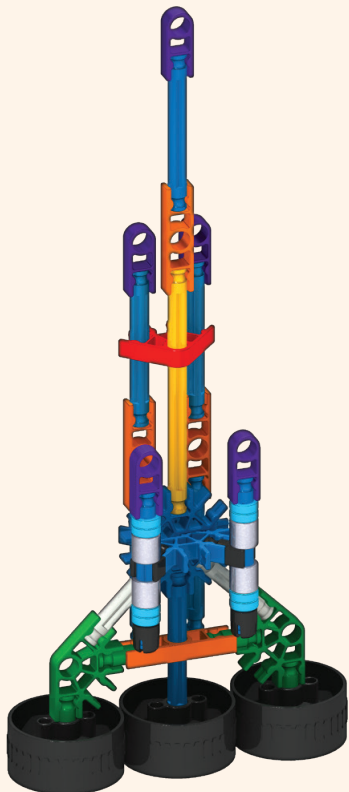

15216

10 MODEL Building Set

Tow Truck
page 1

Triple Rocket
page 8

Tree Frog
page 12

Birdie
page 17

Dragonfly
page 22

TOW TRUCK

1

2

x2

5

8

- | | | | | | |
|---|--|---|--|---|--|
| 1 | | 2 | | 2 | |
| 1 | | 2 | | 2 | |
| | | | | 2 | |

1-8

1-7

TRIPLE ROCKET

x2

TREE FROG

2

4

rotate model
pivoter le modèle

1-3

- 2 black pins
- 2 orange pins
- 2 white pins
- 2 red connectors
- 2 blue pins

1-4

DRAGONFLY

1

1

4

6

x4

6