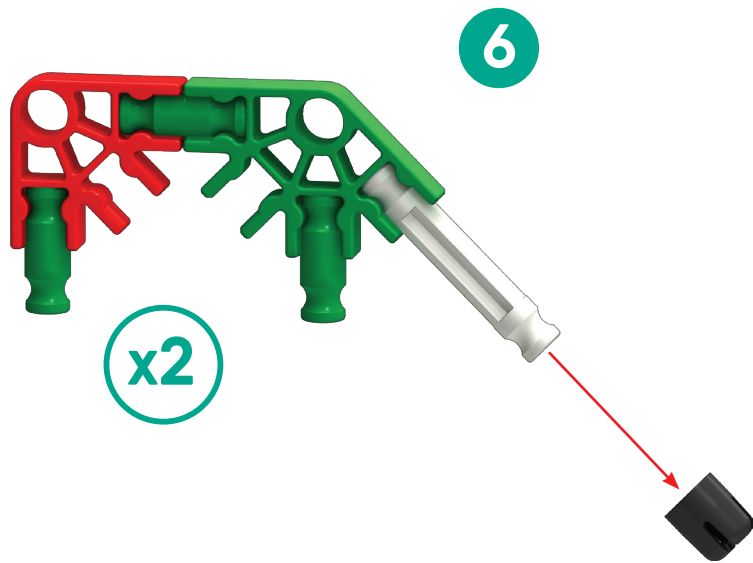

1

2

x2

5

8

- | | | | | | |
|---|--|---|--|---|--|
| 1 | | 2 | | 2 | |
| 1 | | 2 | | 2 | |
| | | | | 2 | |

1-8

1-7

TRIPLE ROCKET

x2

TREE FROG

2

4

rotate model
pivoter le modèle

1-3

- 2 black pins
- 2 orange pins
- 2 white pins
- 2 red connectors
- 2 blue pins