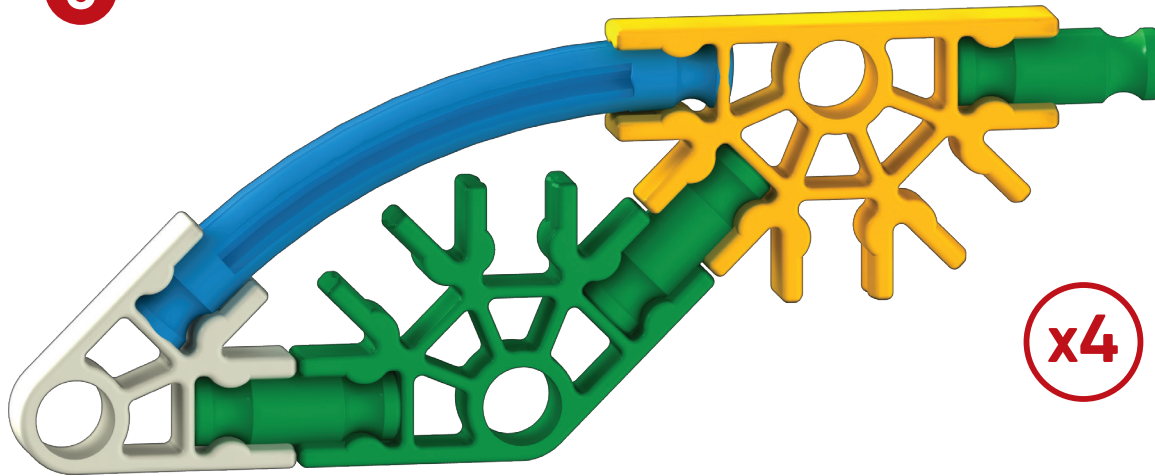

TRIPLE ROCKET

x2

TREE FROG

2

4

rotate model
pivoter le modèle

1-3

- 2 black pins
- 2 orange pins
- 2 white pins
- 2 red connectors
- 2 blue pins

1-4

DRAGONFLY

1

1

4

6

x4

6