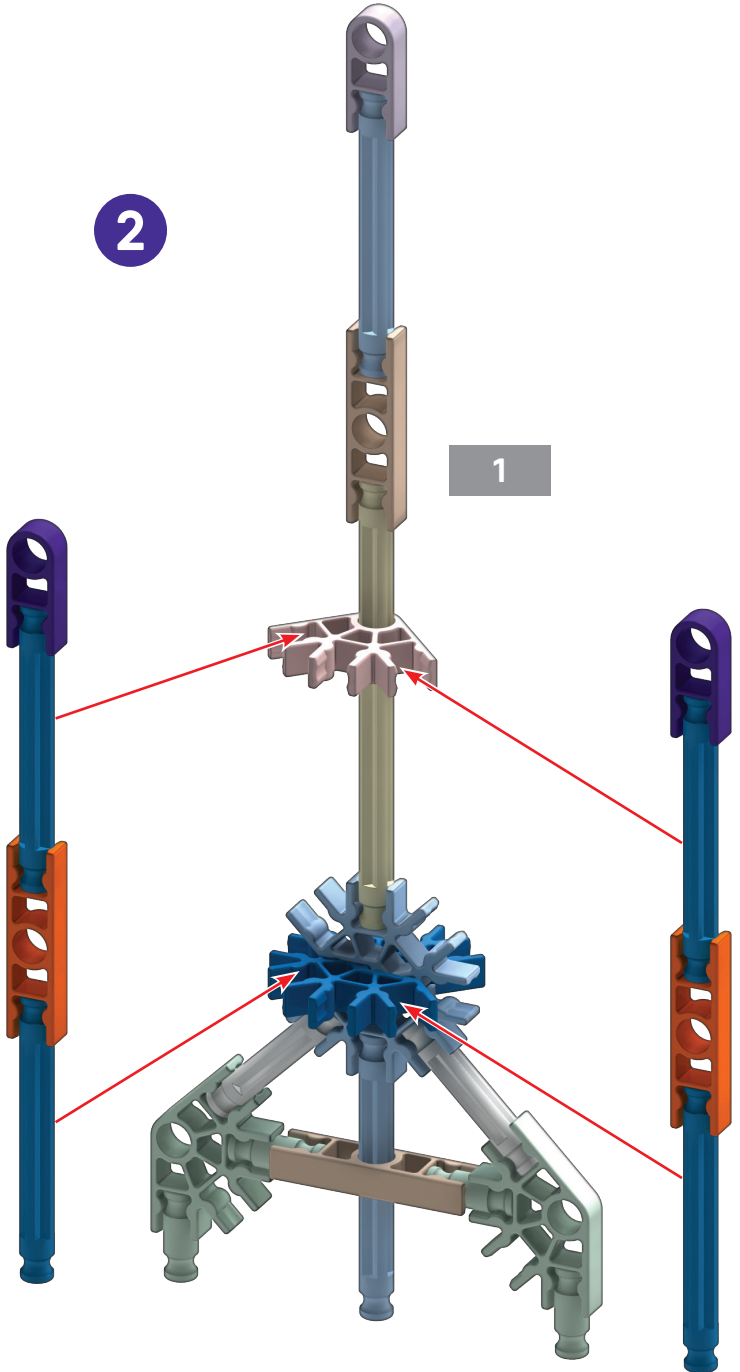

1

2

x2

5

8

- | | | | | | |
|---|--|---|--|---|--|
| 1 | | 2 | | 2 | |
| 1 | | 2 | | 2 | |
| | | | | 2 | |

1-8

1-7

TRIPLE ROCKET

x2

TREE FROG

2

4

rotate model
pivoter le modèle

1-3

- 2 black pins
- 2 orange pins
- 2 white pins
- 2 red connectors
- 2 blue pins