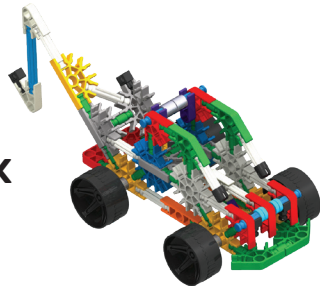

15216

10 MODEL Building Set

Tow Truck
page 1

Triple Rocket
page 8

Tree Frog
page 12

Birdie
page 17

Dragonfly
page 22

TOW TRUCK

1

2

x2

5

8

- | | | | | | |
|---|--|---|--|---|--|
| 1 | | 2 | | 2 | |
| 1 | | 2 | | 2 | |
| | | | | 2 | |

1-8

1-7

TRIPLE ROCKET

x2

TREE FROG

2

4

rotate model
pivoter le modèle

1-3

- 2 black pins
- 2 orange pins
- 2 white pins
- 2 red connectors
- 2 blue pins