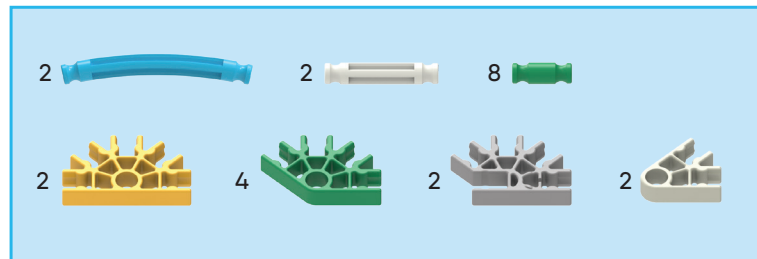

1

2

x2

5

8

- | | | | | | |
|---|--|---|--|---|--|
| 1 | | 2 | | 2 | |
| 1 | | 2 | | 2 | |
| | | | | 2 | |

1-8

1-7

TRIPLE ROCKET

x2

TREE FROG

2

4

rotate model
pivoter le modèle

1-3

- 2 black pins
- 2 orange pins
- 2 white pins
- 2 red connectors
- 2 blue pins

1-4

5

BIRDIE

2

3

4

1-3

5