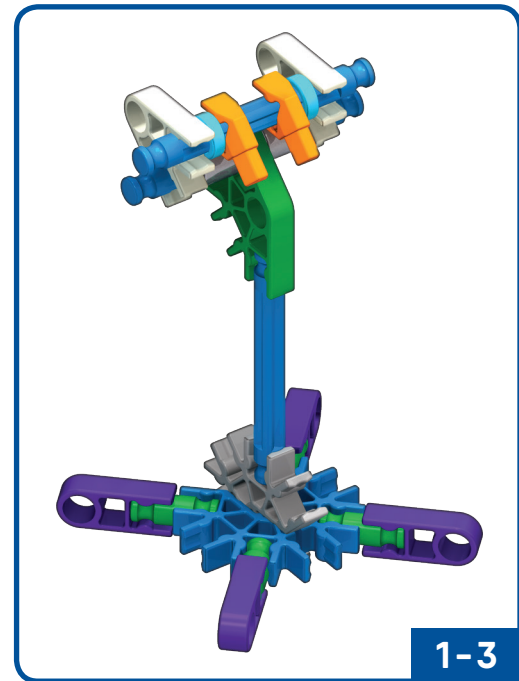

TRIPLE ROCKET

x2

TREE FROG

2

4

rotate model
pivoter le modèle

1-3

- 2 black pins
- 2 orange pins
- 2 white pins
- 2 red connectors
- 2 blue pins

1-4

5

BIRDIE

2

3

4

1-3

5

1-4

DRAGONFLY

1

1

4

6

x4

6