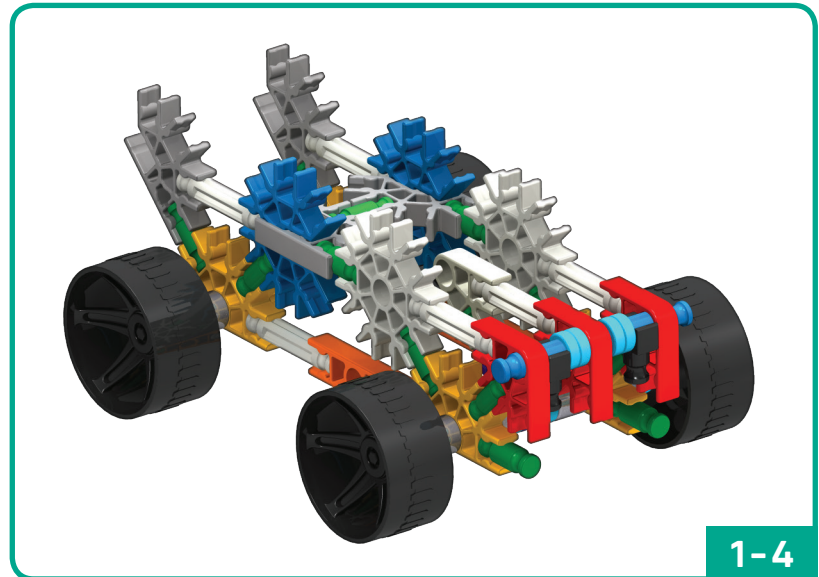

15216

10 MODEL Building Set

Tow Truck
page 1

Triple Rocket
page 8

Tree Frog
page 12

Birdie
page 17

Dragonfly
page 22

TOW TRUCK

1

2

x2

5

8

- | | | | | | |
|---|--|---|--|---|--|
| 1 | | 2 | | 2 | |
| 1 | | 2 | | 2 | |
| | | | | 2 | |

1-8

1-7

TRIPLE ROCKET

x2

TREE FROG

2

4

rotate model
pivoter le modèle

1-3

- 2 black pins
- 2 orange pins
- 2 white pins
- 2 red connectors
- 2 blue pins