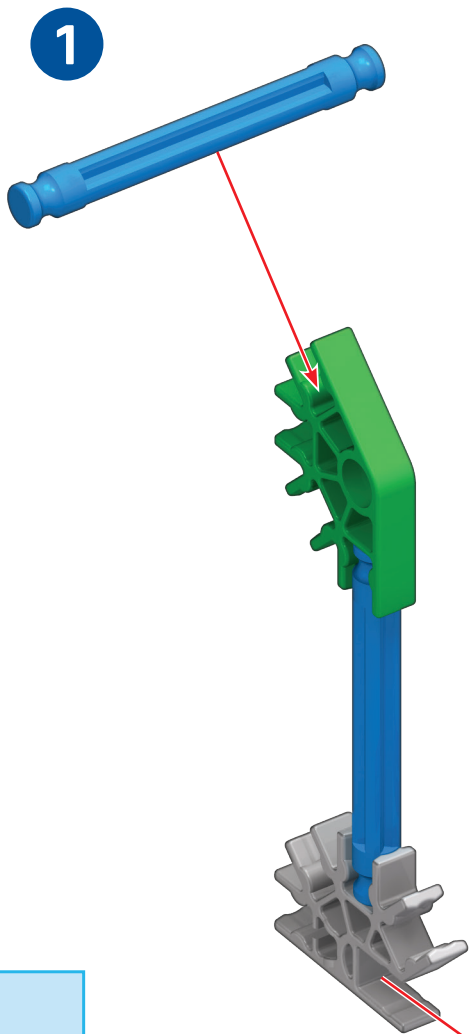

TRIPLE ROCKET

x2

TREE FROG

2

4

rotate model
pivoter le modèle

1-3

- 2 black pins
- 2 orange pins
- 2 white pins
- 2 red connectors
- 2 blue pins

1-4

5

BIRDIE

2

3

4

1-3

5