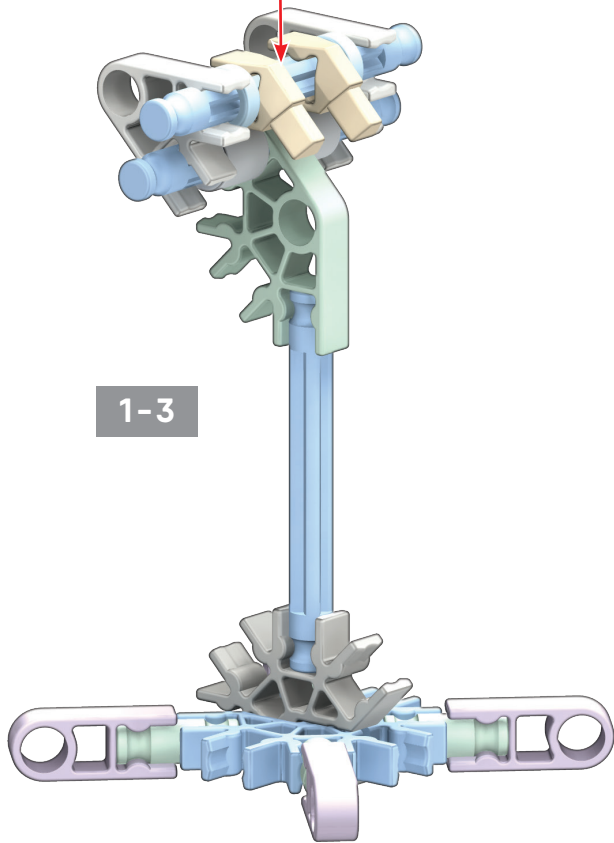

TRIPLE ROCKET

x2

TREE FROG

2

4

rotate model
pivoter le modèle

1-3

- 2 black pins
- 2 orange pins
- 2 white pins
- 2 red connectors
- 2 blue pins

1-4

5

BIRDIE

2

3

4

1-3

5

1-4

DRAGONFLY

1

1

4

6

x4

6