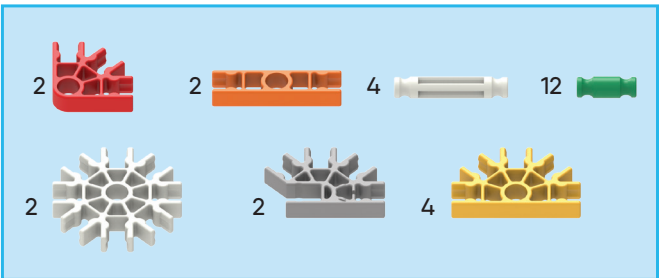

15216

10 MODEL Building Set

Tow Truck
page 1

Triple Rocket
page 8

Tree Frog
page 12

Birdie
page 17

Dragonfly
page 22

TOW TRUCK

1

2

x2

5

8

- | | | | | | |
|---|--|---|--|---|--|
| 1 | | 2 | | 2 | |
| 1 | | 2 | | 2 | |
| | | | | 2 | |

1-8

1-7

TRIPLE ROCKET

x2

TREE FROG

2

4

rotate model
pivoter le modèle

1-3

- 2 black pins
- 2 orange pins
- 2 white pins
- 2 red connectors
- 2 blue pins