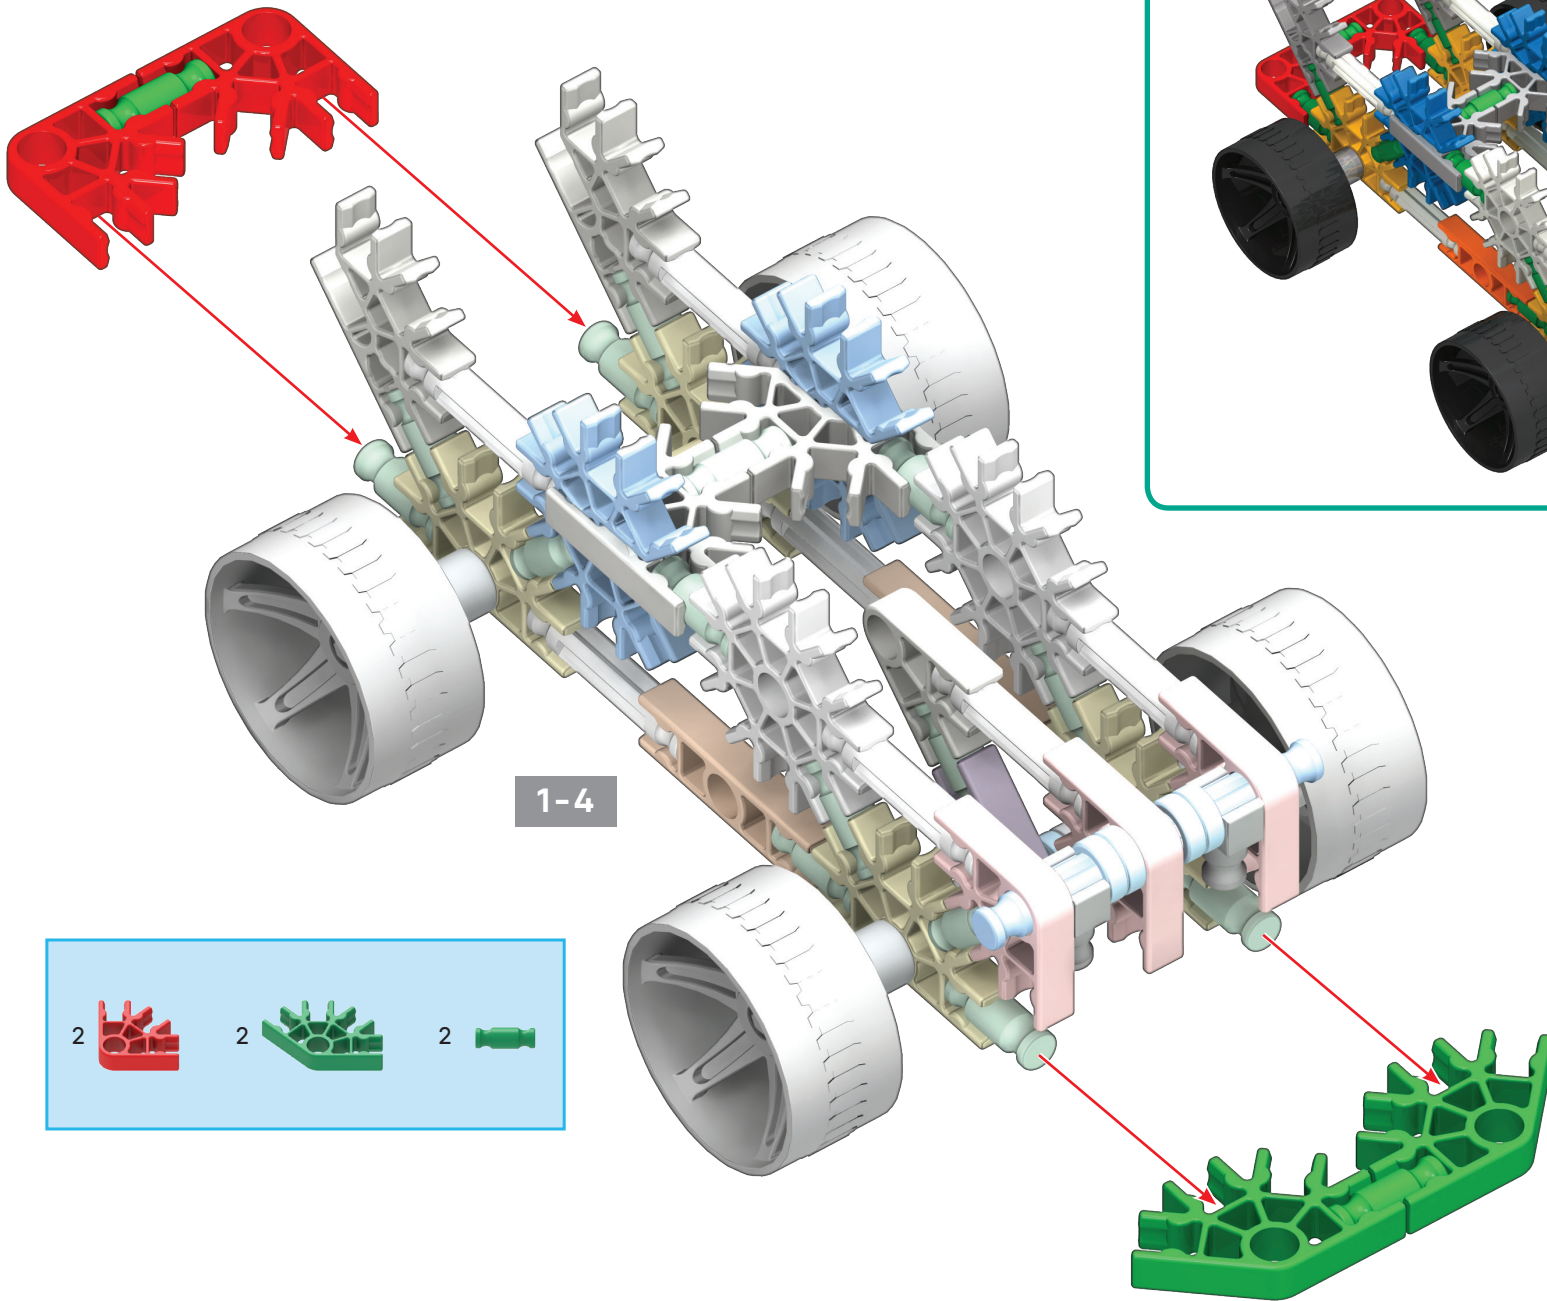

1

2

x2

5

8

- | | | | | | |
|---|--|---|--|---|--|
| 1 | | 2 | | 2 | |
| 1 | | 2 | | 2 | |
| | | | | 2 | |

1-8

1-7

TRIPLE ROCKET

x2

TREE FROG

2

4

rotate model
pivoter le modèle

1-3

- 2 black pins
- 2 orange pins
- 2 white pins
- 2 red connectors
- 2 blue pins