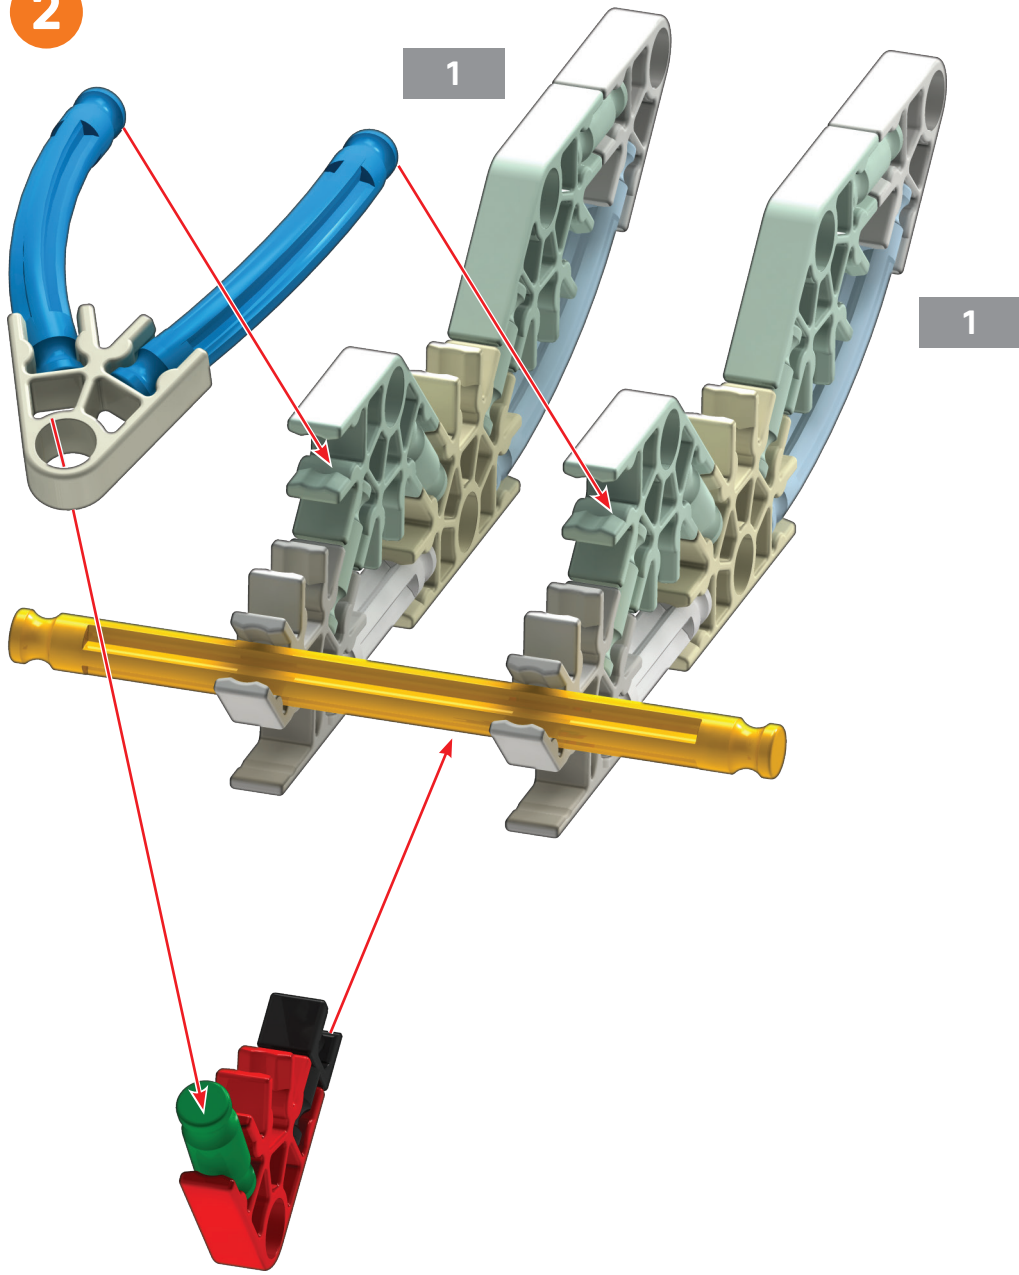

TRIPLE ROCKET

x2

TREE FROG

2

4

rotate model
pivoter le modèle

1-3

- 2 black pins
- 2 orange pins
- 2 white pins
- 2 red connectors
- 2 blue pins