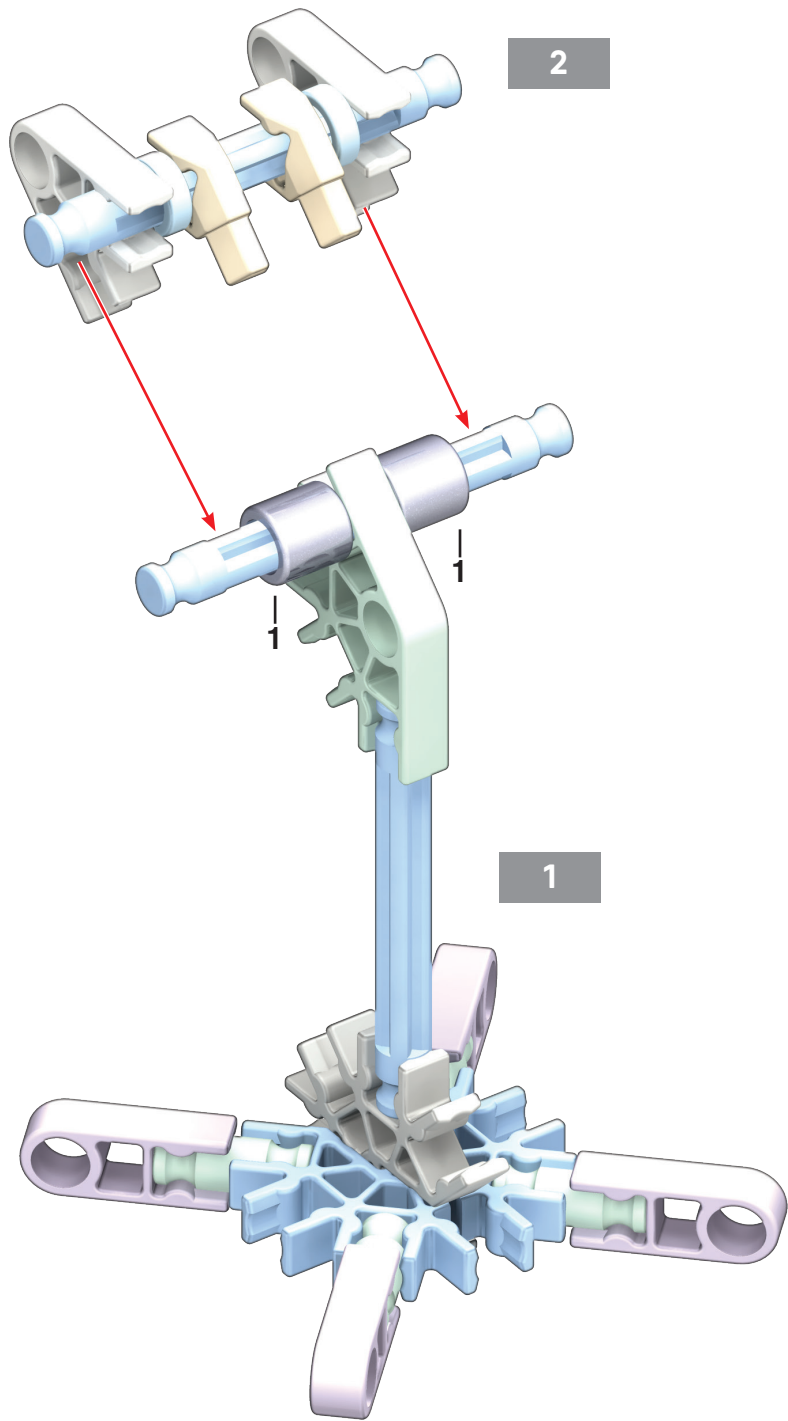

TRIPLE ROCKET

x2

TREE FROG

2

4

rotate model
pivoter le modèle

1-3

- 2 black pins
- 2 orange pins
- 2 white pins
- 2 red connectors
- 2 blue pins

1-4

5

BIRDIE

2

3

4

1-3

5

1-4

DRAGONFLY

1

1

4

6

x4

6