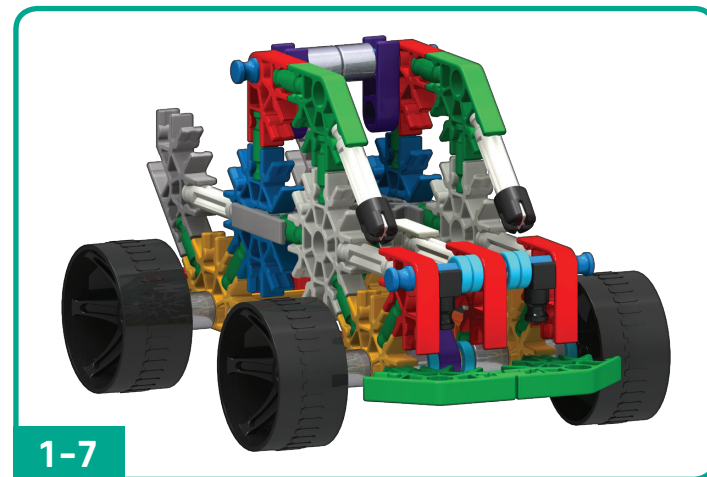

15216

10 MODEL Building Set

Tow Truck
page 1

Triple Rocket
page 8

Tree Frog
page 12

Birdie
page 17

Dragonfly
page 22

TOW TRUCK

1

2

x2

5

8

- | | | | | | |
|---|--|---|--|---|--|
| 1 | | 2 | | 2 | |
| 1 | | 2 | | 2 | |
| | | | | 2 | |

1-8

1-7

TRIPLE ROCKET

x2

TREE FROG

2

4

rotate model
pivoter le modèle

1-3

- 2 black pins
- 2 orange pins
- 2 white pins
- 2 red connectors
- 2 blue pins