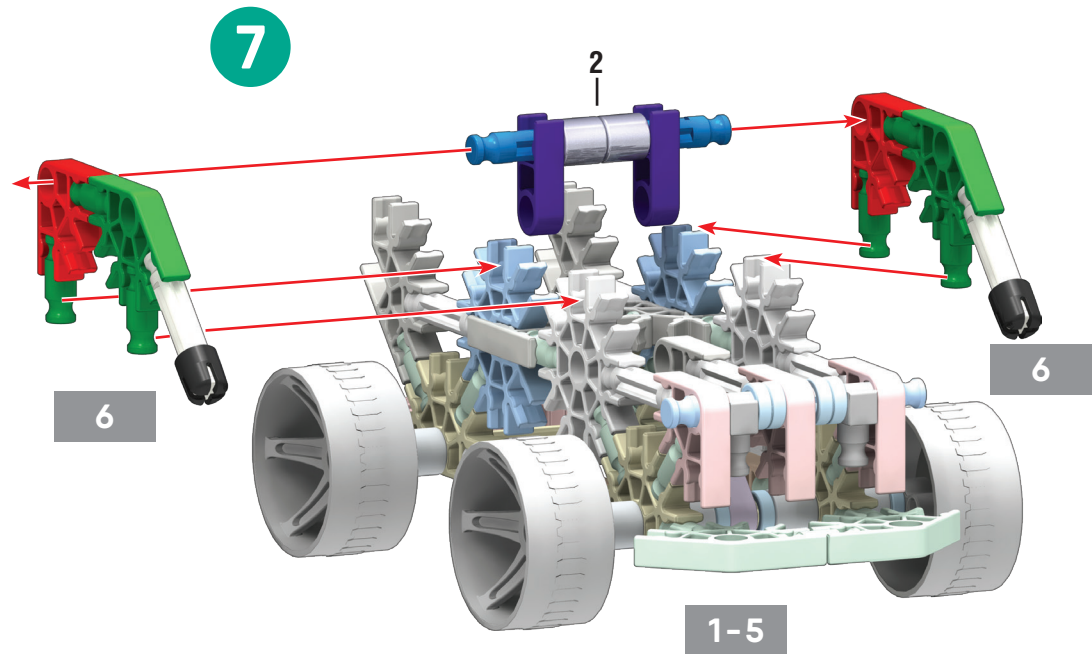

1

2

x2

5

8

- | | | | | | |
|---|--|---|--|---|--|
| 1 | | 2 | | 2 | |
| 1 | | 2 | | 2 | |
| | | | | 2 | |

1-8

1-7

TRIPLE ROCKET

x2

TREE FROG

2

4

rotate model
pivoter le modèle

1-3

- 2 black pins
- 2 orange pins
- 2 white pins
- 2 red connectors
- 2 blue pins