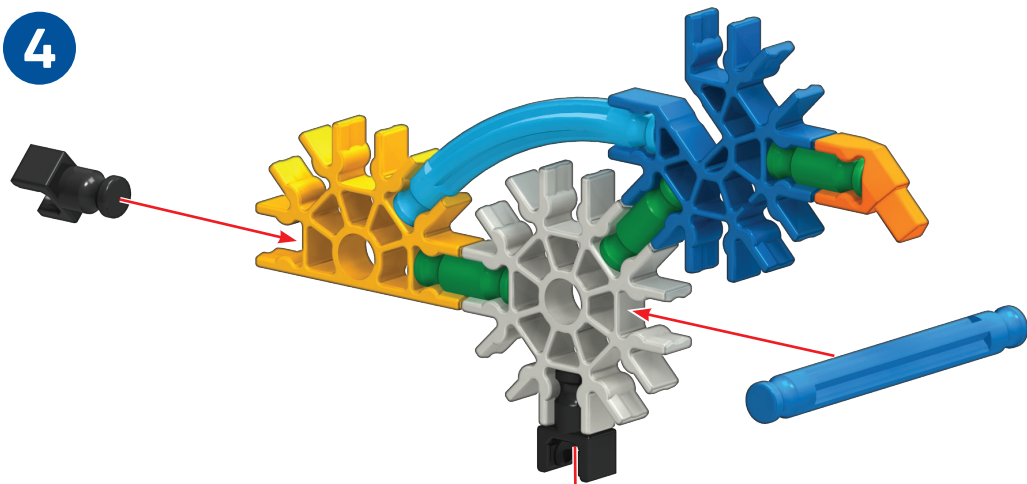

TRIPLE ROCKET

x2

TREE FROG

2

4

rotate model
pivoter le modèle

1-3

- 2 black pins
- 2 orange pins
- 2 white pins
- 2 red connectors
- 2 blue pins

1-4

5

BIRDIE

2

3

4

1-3

5