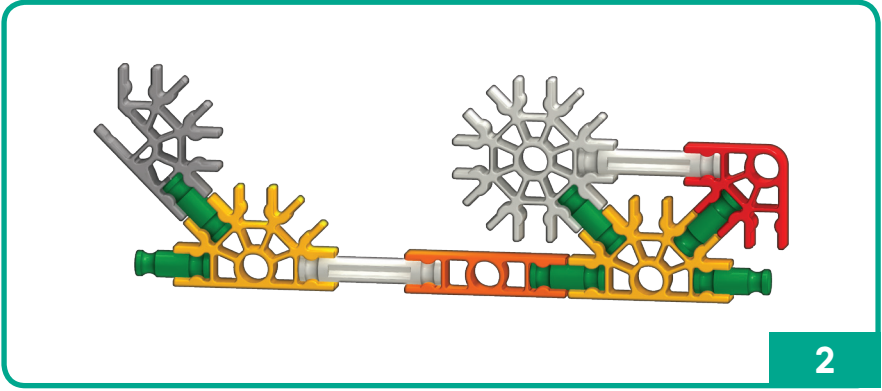

15216

10 MODEL Building Set

Tow Truck
page 1

Triple Rocket
page 8

Tree Frog
page 12

Birdie
page 17

Dragonfly
page 22

TOW TRUCK

1

2

x2

5

8

- | | | | | | |
|---|--|---|--|---|--|
| 1 | | 2 | | 2 | |
| 1 | | 2 | | 2 | |
| | | | | 2 | |

1-8

1-7

TRIPLE ROCKET

x2

TREE FROG

2

4

rotate model
pivoter le modèle

1-3

- 2 black pins
- 2 orange pins
- 2 white pins
- 2 red connectors
- 2 blue pins