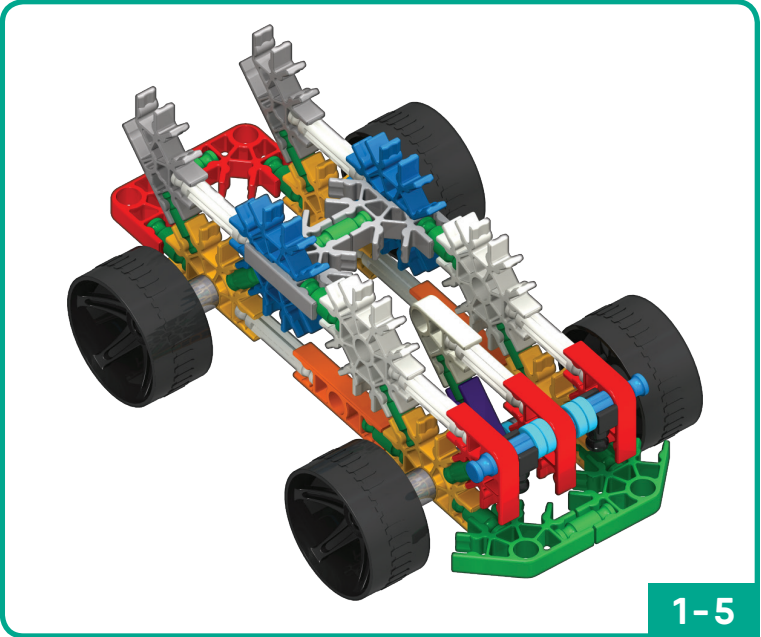

1

2

x2

5

8

- | | | | | | |
|---|--|---|--|---|--|
| 1 | | 2 | | 2 | |
| 1 | | 2 | | 2 | |
| | | | | 2 | |

1-8

1-7

TRIPLE ROCKET

x2

TREE FROG

2

4

rotate model
pivoter le modèle

1-3

- 2 black pins
- 2 orange pins
- 2 white pins
- 2 red connectors
- 2 blue pins