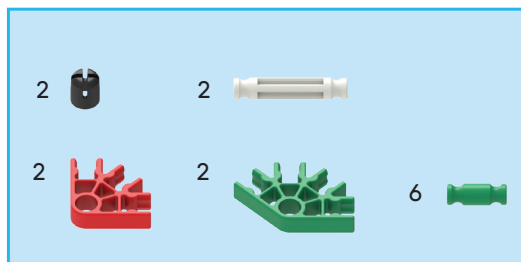

1

2

x2

5

8

- | | | | | | |
|---|--|---|--|---|--|
| 1 | | 2 | | 2 | |
| 1 | | 2 | | 2 | |
| | | | | 2 | |

1-8

1-7

TRIPLE ROCKET

x2

TREE FROG

2

4

rotate model
pivoter le modèle

1-3

- 2 black pins
- 2 orange pins
- 2 white pins
- 2 red connectors
- 2 blue pins