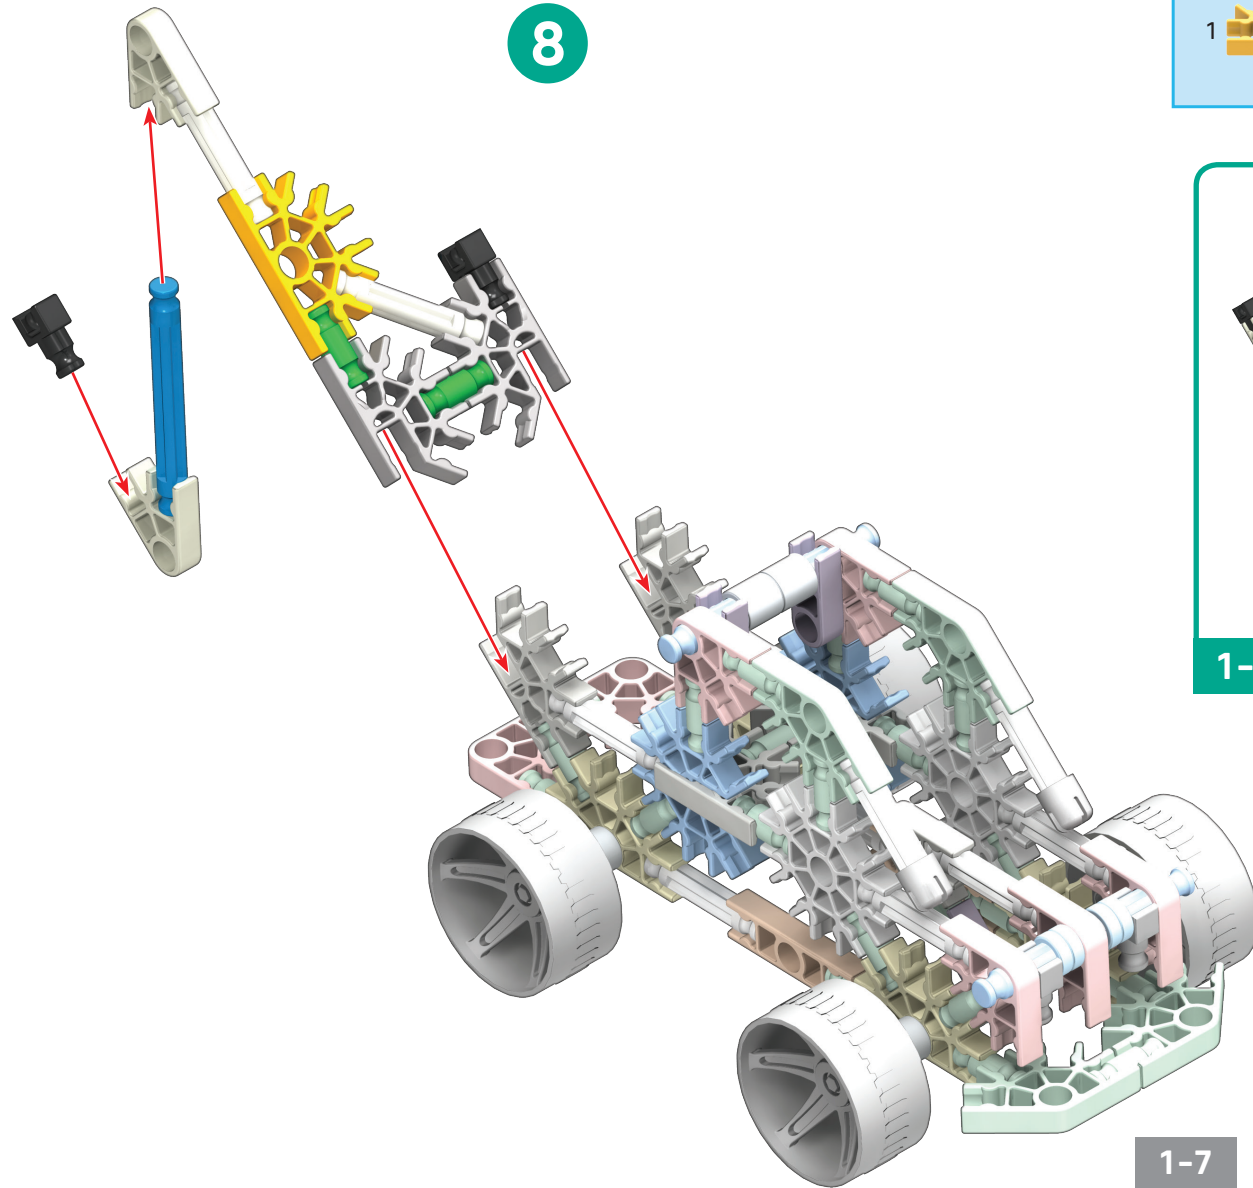

15216

10 MODEL Building Set

Tow Truck
page 1

Triple Rocket
page 8

Tree Frog
page 12

Birdie
page 17

Dragonfly
page 22

TOW TRUCK

1

2

x2

5

8

- | | | | | | |
|---|--|---|--|---|--|
| 1 | | 2 | | 2 | |
| 1 | | 2 | | 2 | |
| | | | | 2 | |

1-8

1-7

TRIPLE ROCKET

x2

TREE FROG

2

4

rotate model
pivoter le modèle

1-3

- 2 black pins
- 2 orange pins
- 2 white pins
- 2 red connectors
- 2 blue pins