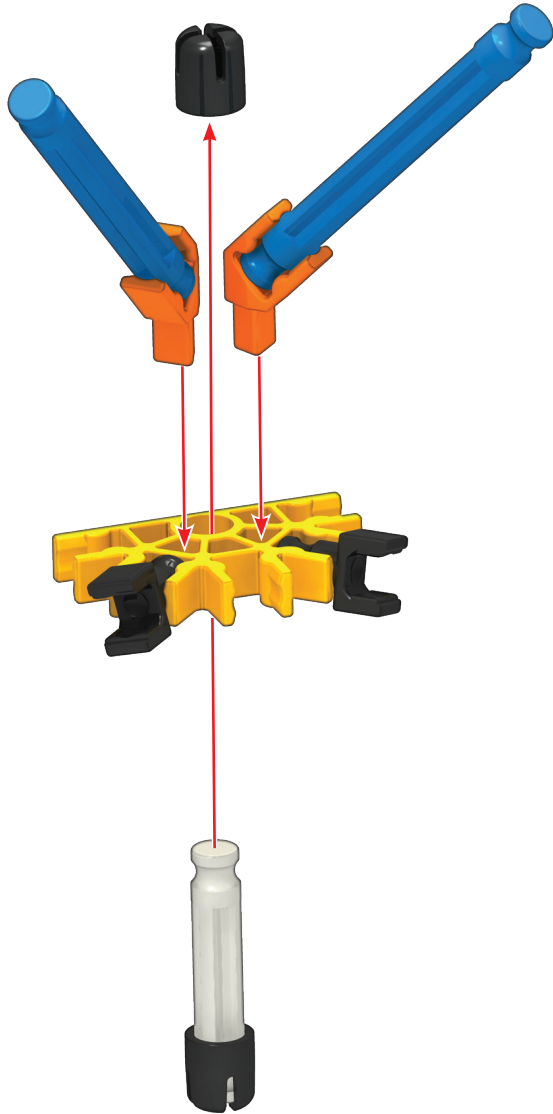

TRIPLE ROCKET

x2

TREE FROG

2

4

rotate model
pivoter le modèle

1-3

- 2 black pins
- 2 orange pins
- 2 white pins
- 2 red connectors
- 2 blue pins

1-4

DRAGONFLY

1

1

4

6

x4

6