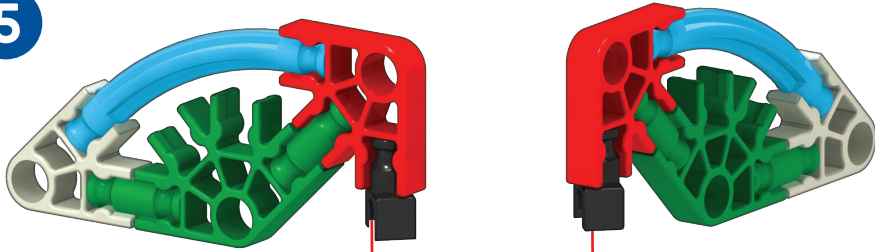

TRIPLE ROCKET

x2

TREE FROG

2

4

rotate model
pivoter le modèle

1-3

- 2 black pins
- 2 orange pins
- 2 white pins
- 2 red connectors
- 2 blue pins

1-4

5

BIRDIE

2

3

4

1-3

5

1-4

DRAGONFLY

1

1

4

6

x4

6