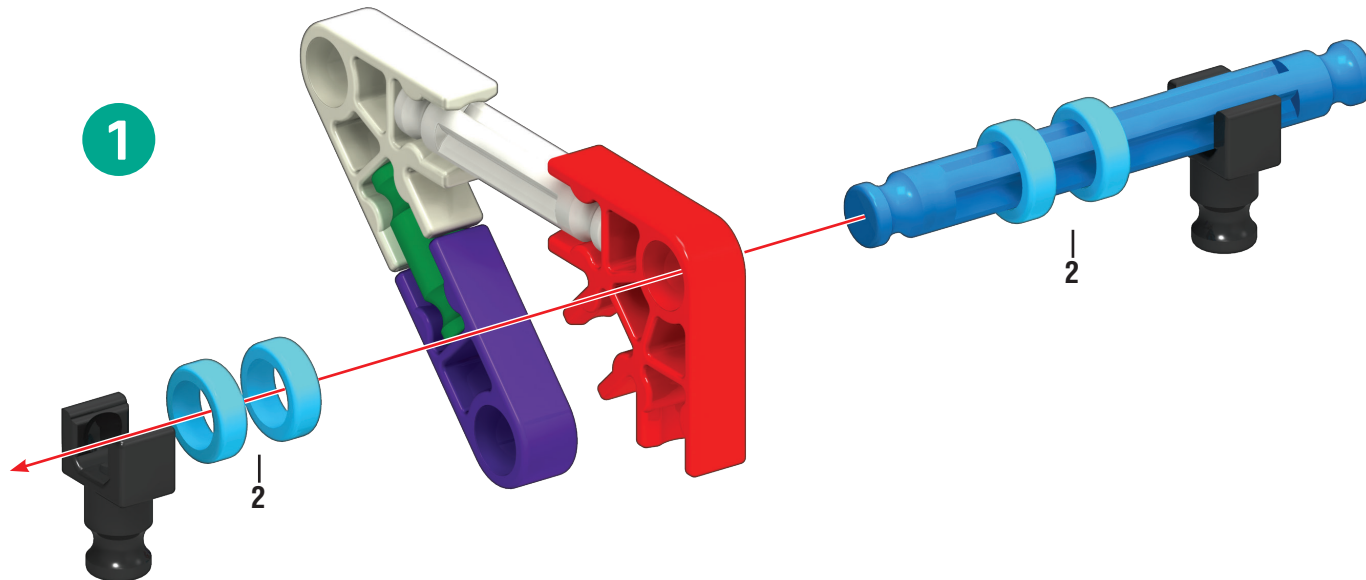

15216

10 MODEL Building Set

Tow Truck
page 1

Triple Rocket
page 8

Tree Frog
page 12

Birdie
page 17

Dragonfly
page 22

TOW TRUCK

1

2

x2

5

8

- | | | | | | |
|---|--|---|--|---|--|
| 1 | | 2 | | 2 | |
| 1 | | 2 | | 2 | |
| | | | | 2 | |

1-8

1-7

TRIPLE ROCKET

x2

TREE FROG

2

4

rotate model
pivoter le modèle

1-3

- 2 black pins
- 2 orange pins
- 2 white pins
- 2 red connectors
- 2 blue pins