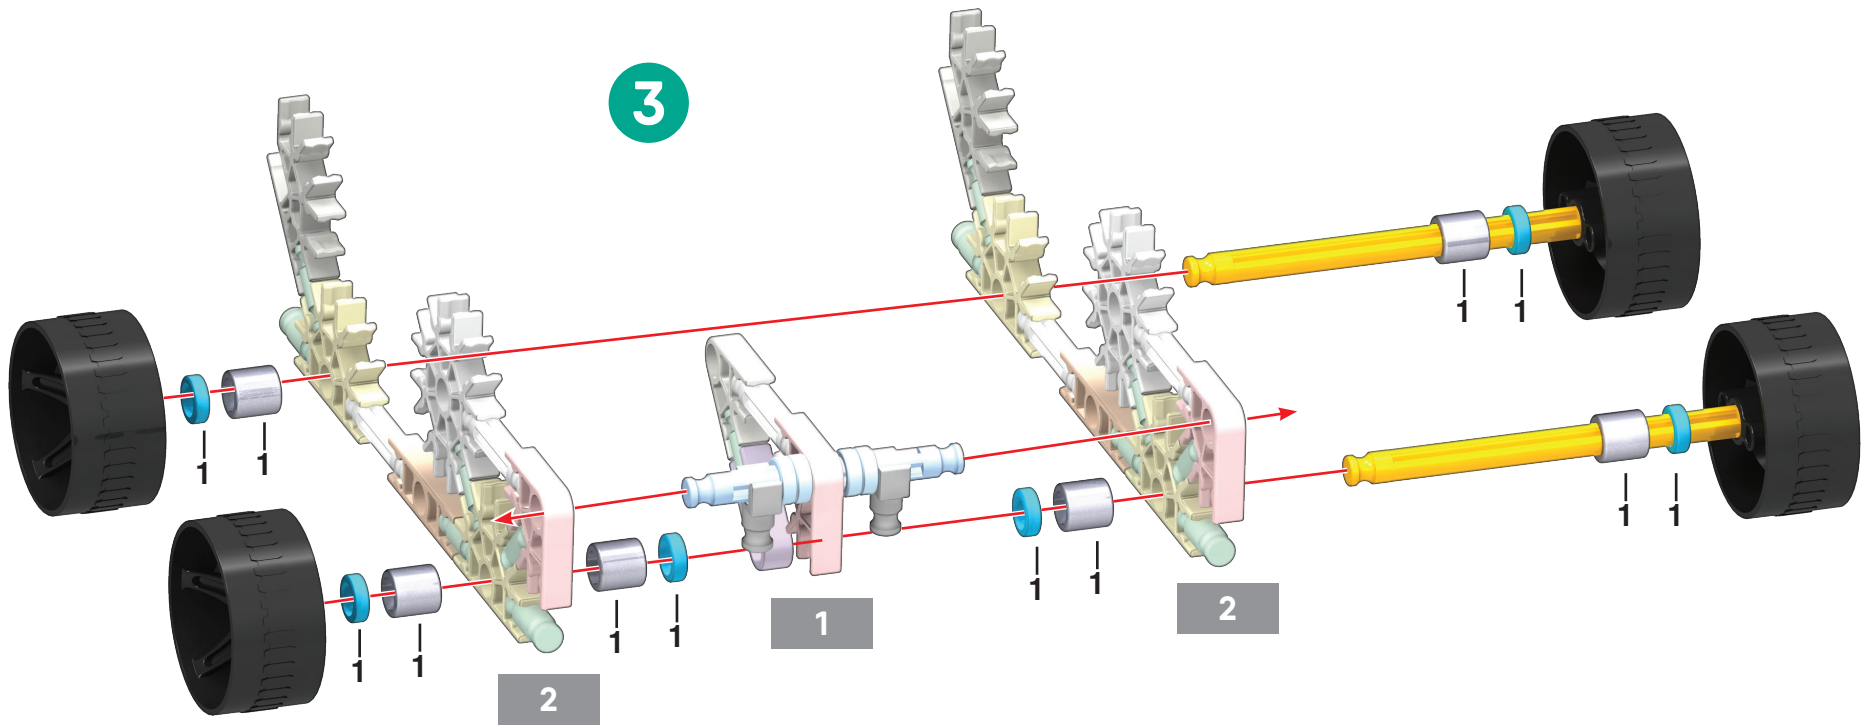

1

2

x2

5

8

- | | | | | | |
|---|--|---|--|---|--|
| 1 | | 2 | | 2 | |
| 1 | | 2 | | 2 | |
| | | | | 2 | |

1-8

1-7

TRIPLE ROCKET

x2

TREE FROG

2

4

rotate model
pivoter le modèle

1-3

- 2 black pins
- 2 orange pins
- 2 white pins
- 2 red connectors
- 2 blue pins