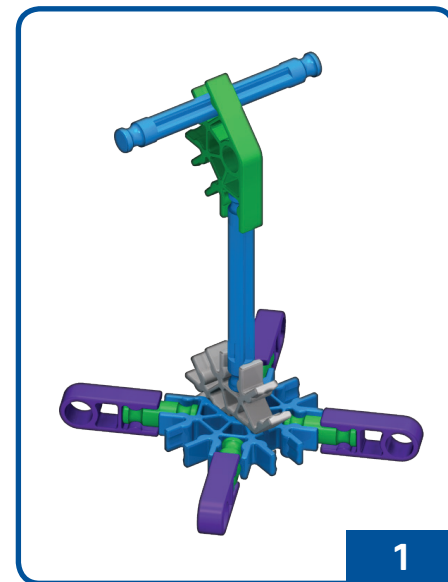

TRIPLE ROCKET

x2

TREE FROG

2

4

rotate model
pivoter le modèle

1-3

- 2 black pins
- 2 orange pins
- 2 white pins
- 2 red connectors
- 2 blue pins

1-4

5

BIRDIE

2

3

4

1-3

5

1-4

DRAGONFLY

1

1

4

6

x4

6