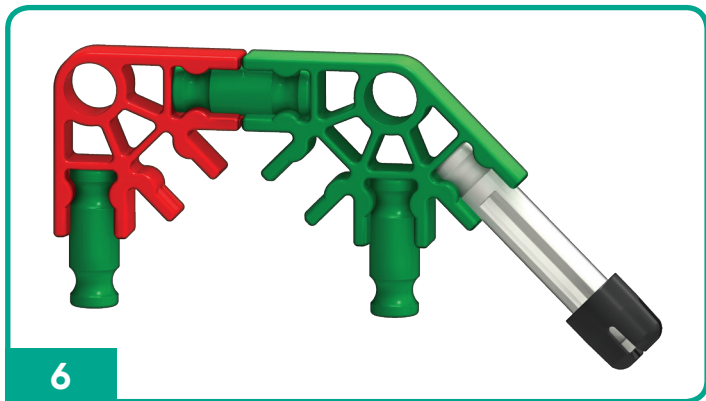

15216

10 MODEL Building Set

Tow Truck
page 1

Triple Rocket
page 8

Tree Frog
page 12

Birdie
page 17

Dragonfly
page 22

TOW TRUCK

1

2

x2

5

8

- | | | | | | |
|---|--|---|--|---|--|
| 1 | | 2 | | 2 | |
| 1 | | 2 | | 2 | |
| | | | | 2 | |

1-8

1-7

TRIPLE ROCKET

x2

TREE FROG

2

4

rotate model
pivoter le modèle

1-3

- 2 black pins
- 2 orange pins
- 2 white pins
- 2 red connectors
- 2 blue pins