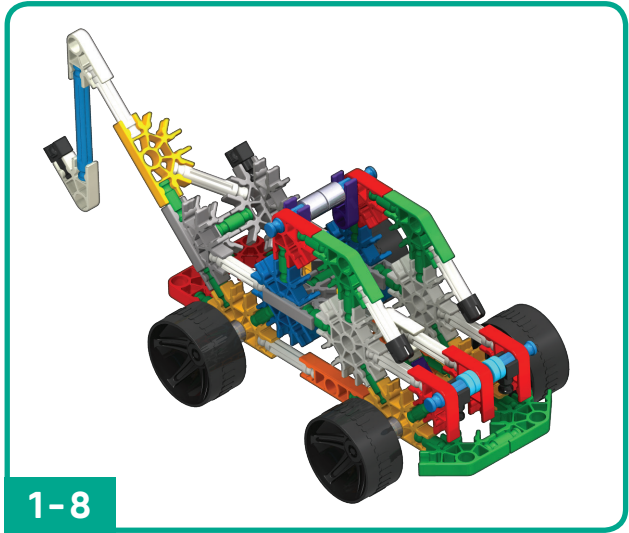

15216

10 MODEL Building Set

Tow Truck
page 1

Triple Rocket
page 8

Tree Frog
page 12

Birdie
page 17

Dragonfly
page 22

TOW TRUCK

1

2

x2

5

8

- | | | | | | |
|---|--|---|--|---|--|
| 1 | | 2 | | 2 | |
| 1 | | 2 | | 2 | |
| | | | | 2 | |

1-8

1-7

TRIPLE ROCKET

x2

TREE FROG

2

4

rotate model
pivoter le modèle

1-3

- 2 black pins
- 2 orange pins
- 2 white pins
- 2 red connectors
- 2 blue pins