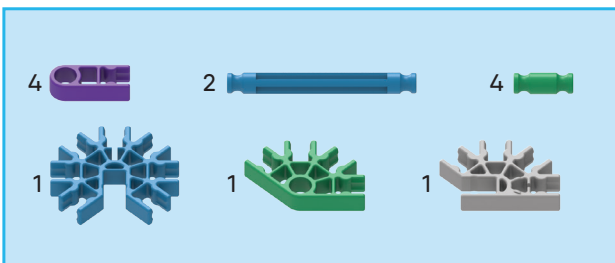

1

2

x2

5

8

- | | | | | | |
|---|--|---|--|---|--|
| 1 | | 2 | | 2 | |
| 1 | | 2 | | 2 | |
| | | | | 2 | |

1-8

1-7

TRIPLE ROCKET

x2

TREE FROG

2

4

rotate model
pivoter le modèle

1-3

- 2 black pins
- 2 orange pins
- 2 white pins
- 2 red connectors
- 2 blue pins

1-4

5

BIRDIE

2

3

4

1-3

5