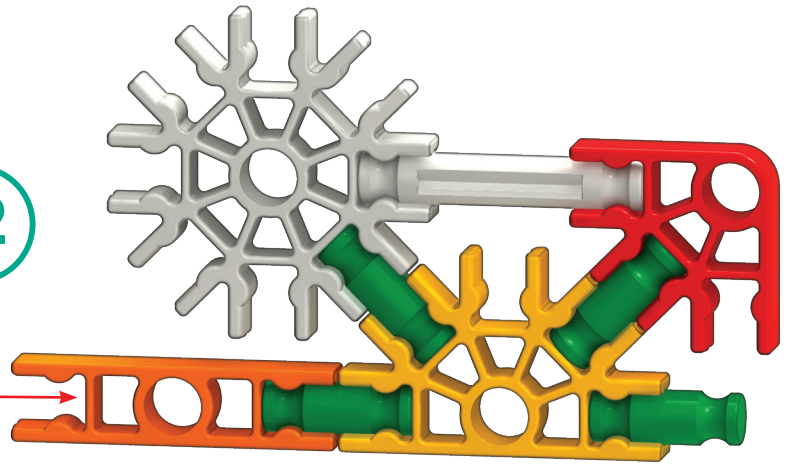

15216

10 MODEL Building Set

Tow Truck
page 1

Triple Rocket
page 8

Tree Frog
page 12

Birdie
page 17

Dragonfly
page 22

TOW TRUCK

1

2

x2

5

8

- | | | | | | |
|---|--|---|--|---|--|
| 1 | | 2 | | 2 | |
| 1 | | 2 | | 2 | |
| | | | | 2 | |

1-8

1-7

TRIPLE ROCKET

x2

TREE FROG

2

4

rotate model
pivoter le modèle

1-3

- 2 black pins
- 2 orange pins
- 2 white pins
- 2 red connectors
- 2 blue pins

1-4

DRAGONFLY

1

1

4

6

x4

6