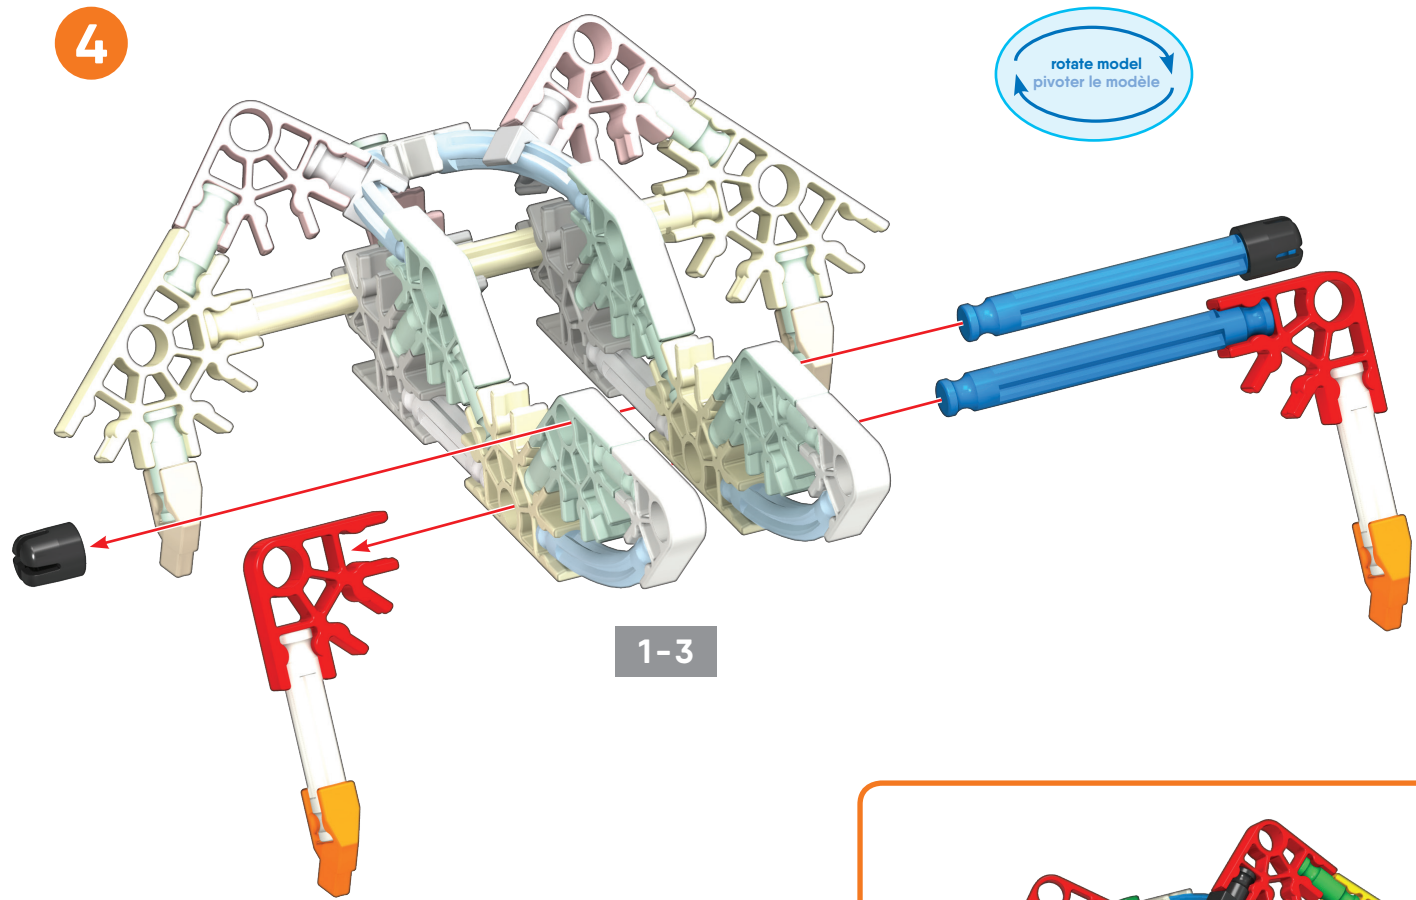

TRIPLE ROCKET

x2

TREE FROG

2

4

rotate model
pivoter le modèle

1-3

- 2 black pins
- 2 orange pins
- 2 white pins
- 2 red connectors
- 2 blue pins

1-4

5

BIRDIE

2

3

4

1-3

5