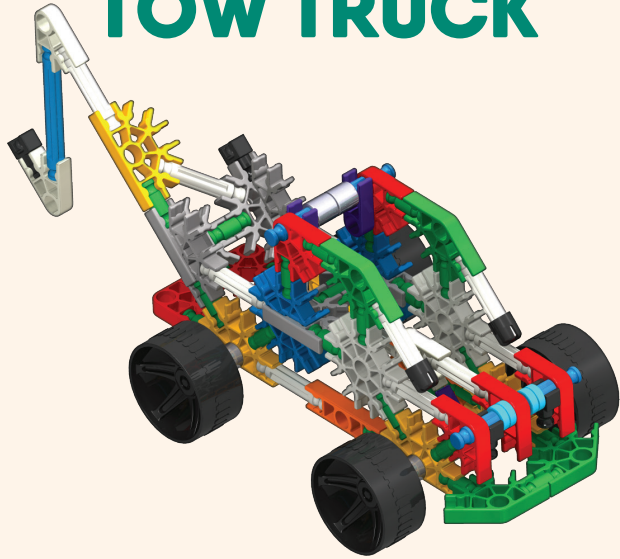

15216

10 MODEL Building Set

Tow Truck
page 1

Triple Rocket
page 8

Tree Frog
page 12

Birdie
page 17

Dragonfly
page 22

TOW TRUCK

TRIPLE ROCKET

x2

TREE FROG

2

4

rotate model
pivoter le modèle

1-3

- 2 black pins
- 2 orange pins
- 2 white pins
- 2 red connectors
- 2 blue pins