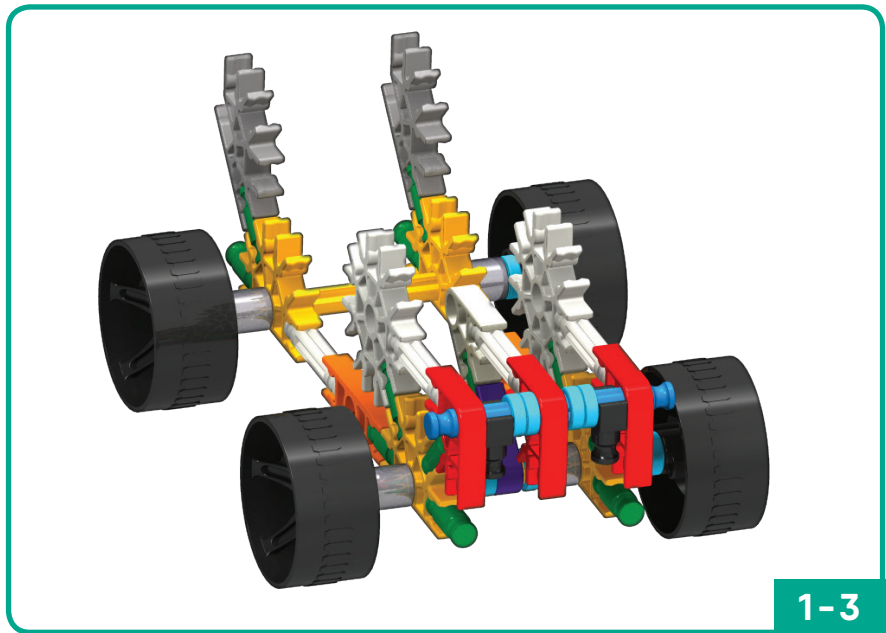

1

2

x2

5

8

- | | | | | | |
|---|--|---|--|---|--|
| 1 | | 2 | | 2 | |
| 1 | | 2 | | 2 | |
| | | | | 2 | |

1-8

1-7

TRIPLE ROCKET

x2

TREE FROG

2

4

rotate model
pivoter le modèle

1-3

- 2 black pins
- 2 orange pins
- 2 white pins
- 2 red connectors
- 2 blue pins