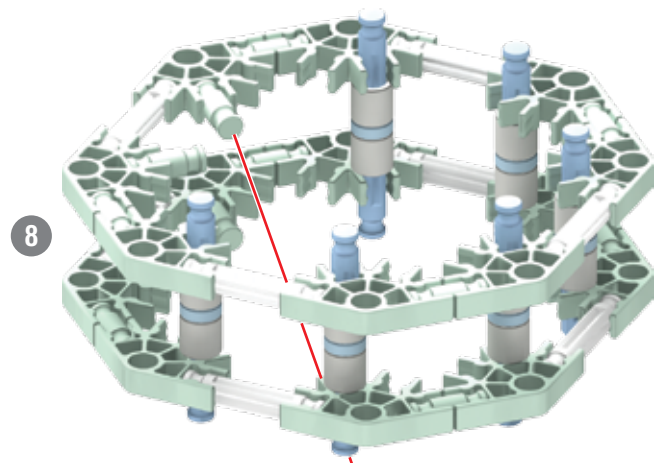

Mech

1 - 16

16

1 - 13, 15

12, 14

**Metal
Detector**

- | | | | | | |
|----|--|--|---|--|---|
| 10 | | | 8 | | 8 |
| 12 | | | | | |
| 4 | | | | | |

2		1		2		1	
2							
3							
2		1		1		1	

1 - 9

10

11

12

1 - 12

- | | | | |
|---|---|---|---|
| 6 |  | 4 |  |
| 4 |  | | |
| 2 |  | | |
| 1 |  | | |
| 2 |  | 2 |  |

1 - 12

- 4 [white pin]
- 2 [blue pin]
- 2 [yellow pin]
- 8 [black pin]
- 4 [blue bush]
- 4 [red connector]