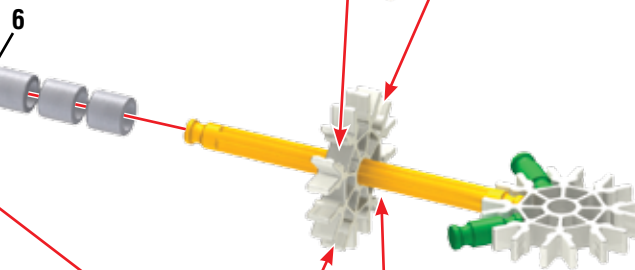

Mech

1 - 16

16

1 - 13, 15

12, 14

**Metal
Detector**

- | | | | | | |
|----|--|--|---|--|---|
| 10 | | | 8 | | 8 |
| 12 | | | | | |
| 4 | | | | | |

2		1		2		1	
2							
3							
2		1		1		1	

1 - 9

10

11

12

1 - 12

- | | | | |
|---|---|---|---|
| 6 |  | 4 |  |
| 4 |  | | |
| 2 |  | | |
| 1 |  | | |
| 2 |  | 2 |  |

1 - 12

- 4 [white pin]
- 2 [blue pin]
- 2 [yellow pin]
- 8 [black pin]
- 4 [blue bush]
- 4 [red connector]