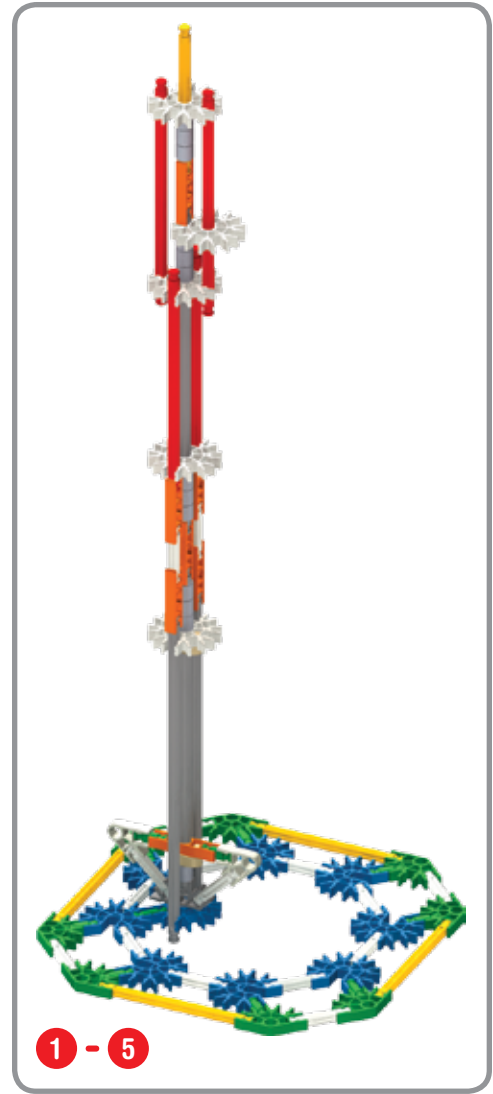

Mech

1 - 16

16

1 - 13, 15

12, 14

**Metal
Detector**

- | | | | | | |
|----|--|--|---|--|---|
| 10 | | | 8 | | 8 |
| 12 | | | | | |
| 4 | | | | | |

2		1		2		1	
2							
3							
2		1		1		1	

1 - 9

10

11

12

1 - 12

- | | | | |
|---|---|---|---|
| 6 |  | 4 |  |
| 4 |  | | |
| 2 |  | | |
| 1 |  | | |
| 2 |  | 2 |  |

1 - 12

- 4 [white pin]
- 2 [blue pin]
- 2 [yellow pin]
- 8 [black pin]
- 4 [blue bush]
- 4 [red connector]