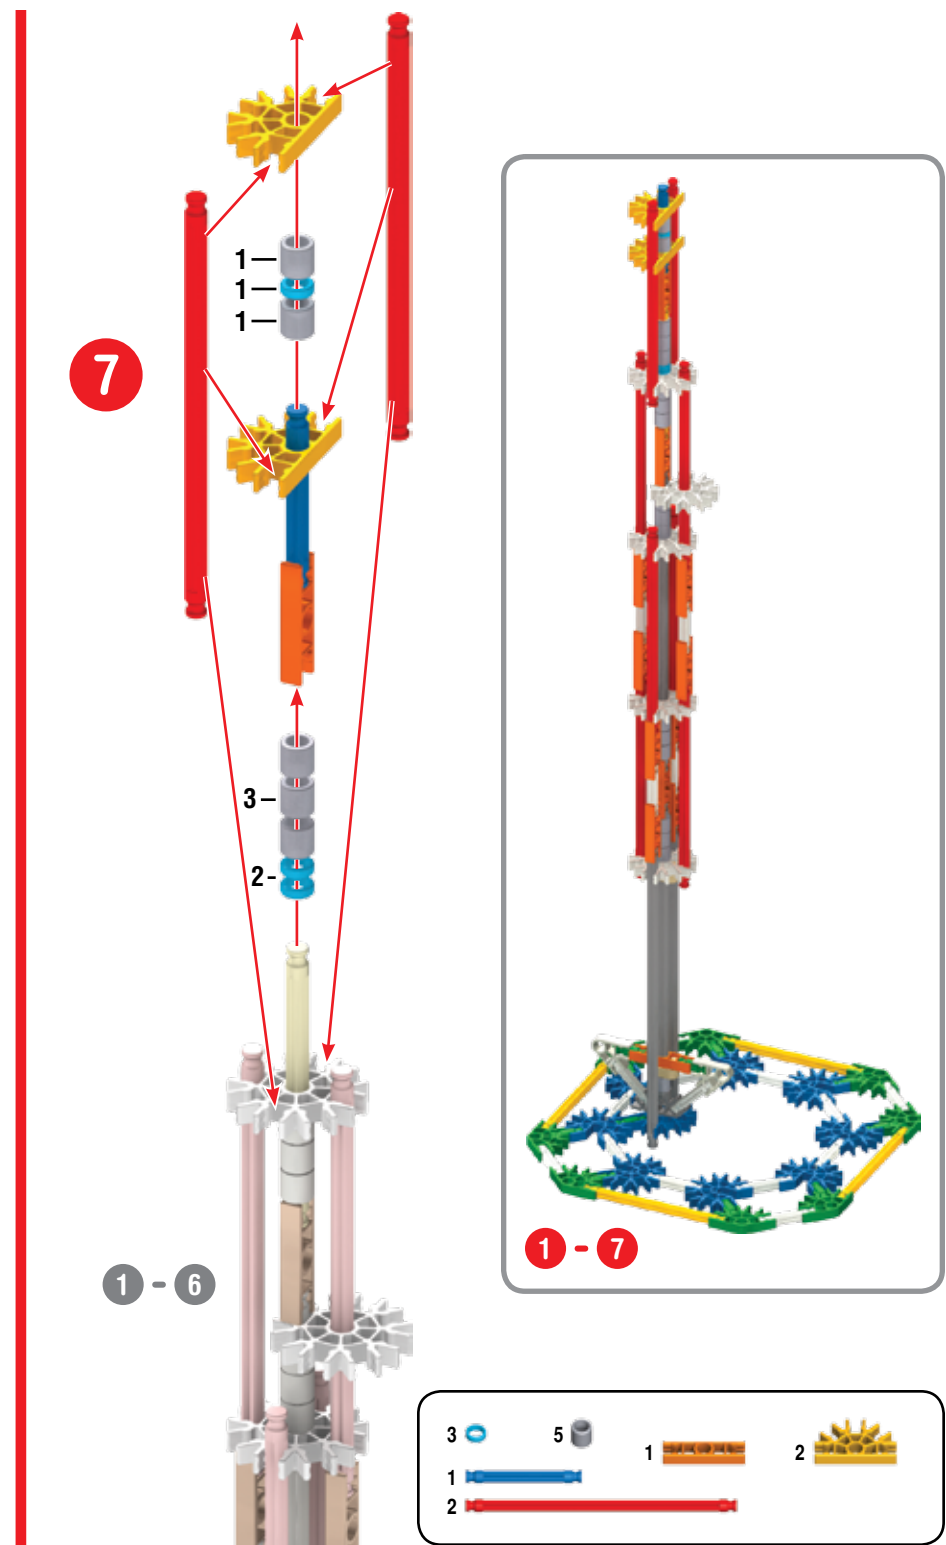

Mech

1 - 16

16

1 - 13, 15

12, 14

**Metal
Detector**

- | | | | | | |
|----|--|--|---|--|---|
| 10 | | | 8 | | 8 |
| 12 | | | | | |
| 4 | | | | | |

2		1		2		1	
2							
3							
2		1		1		1	

1 - 9

10

11

12

1 - 12

- | | | | |
|---|---|---|---|
| 6 |  | 4 |  |
| 4 |  | | |
| 2 |  | | |
| 1 |  | | |
| 2 |  | 2 |  |

1 - 12

- 4 [white pin]
- 2 [blue pin]
- 2 [yellow pin]
- 8 [black pin]
- 4 [blue bush]
- 4 [red connector]