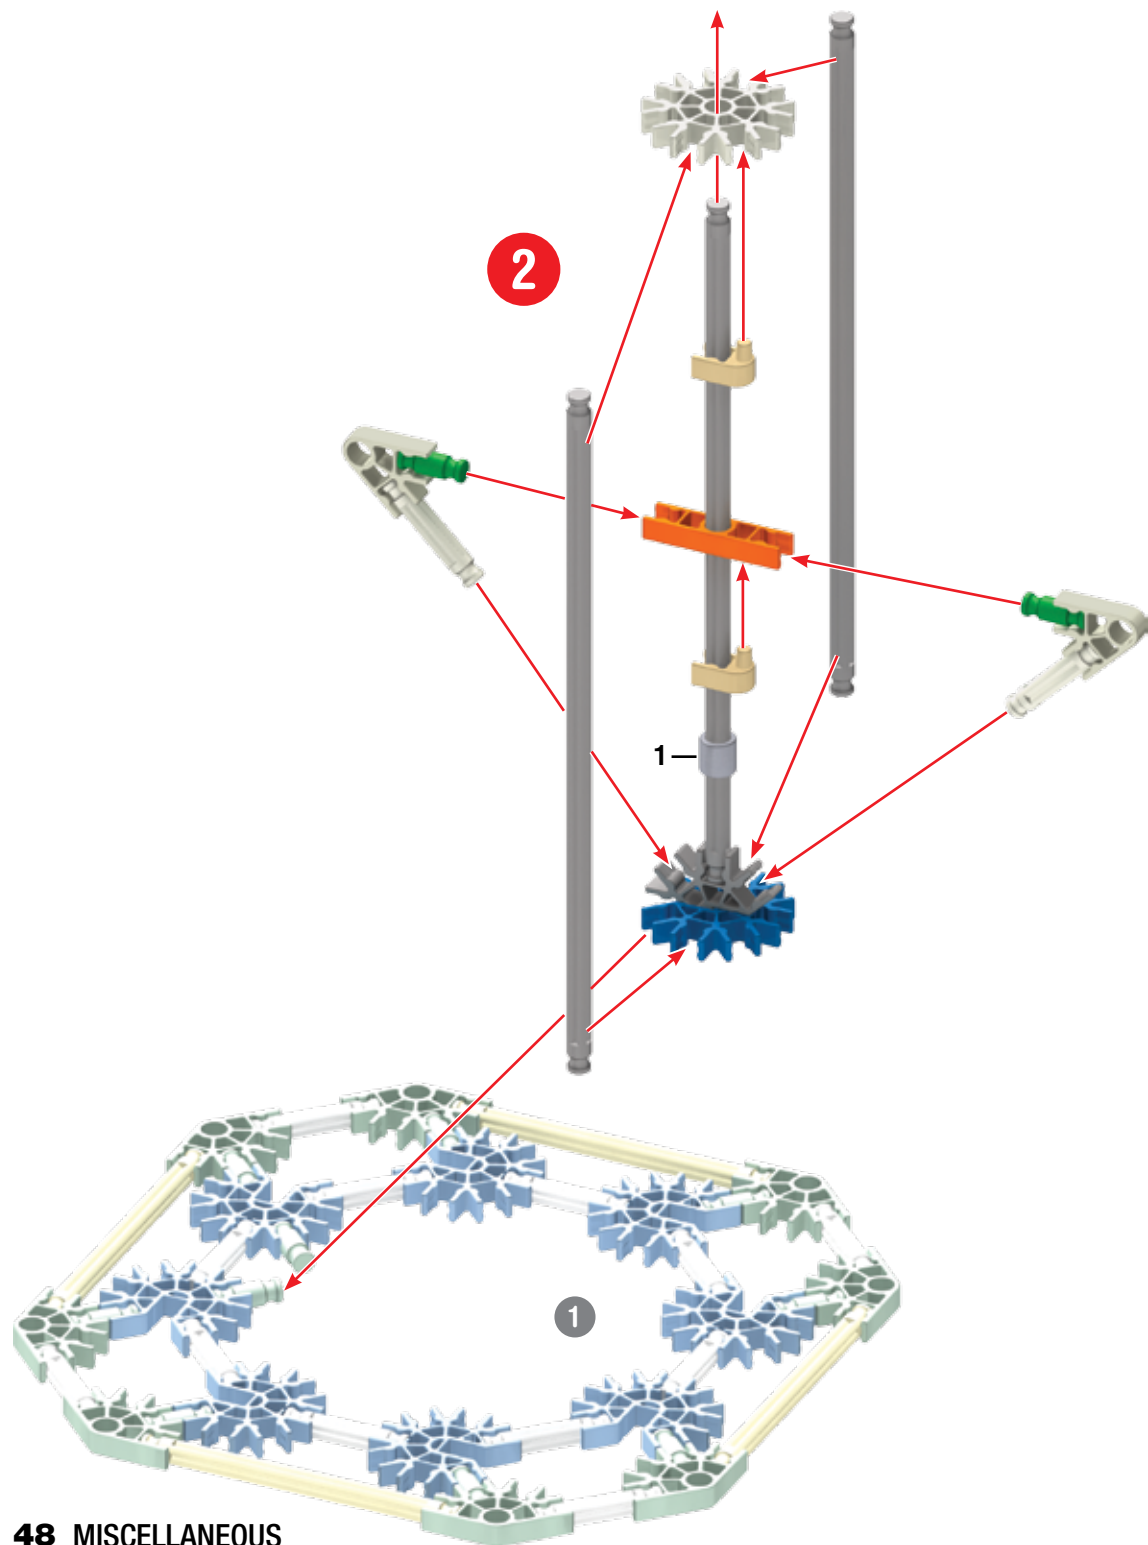

Mech

1 - 16

16

1 - 13, 15

12, 14

**Metal
Detector**

- | | | | | | |
|----|--|--|---|--|---|
| 10 | | | 8 | | 8 |
| 12 | | | | | |
| 4 | | | | | |

2		1		2		1	
2							
3							
2		1		1		1	

1 - 9

10

11

12

1 - 12

- | | | | |
|---|---|---|---|
| 6 |  | 4 |  |
| 4 |  | | |
| 2 |  | | |
| 1 |  | | |
| 2 |  | 2 |  |

1 - 12

- 4 [white pin]
- 2 [blue pin]
- 2 [yellow pin]
- 8 [black pin]
- 4 [blue bush]
- 4 [red connector]