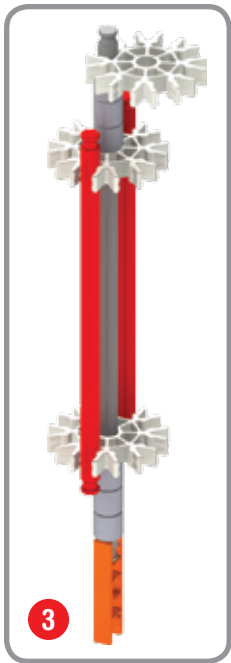

Mech

1 - 16

16

1 - 13, 15

12, 14

**Metal
Detector**

- | | | | | | |
|----|--|--|---|--|---|
| 10 | | | 8 | | 8 |
| 12 | | | | | |
| 4 | | | | | |

2		1		2		1	
2							
3							
2		1		1		1	

1 - 9

10

11

12

1 - 12

- | | | | |
|---|---|---|---|
| 6 |  | 4 |  |
| 4 |  | | |
| 2 |  | | |
| 1 |  | | |
| 2 |  | 2 |  |

1 - 12

- 4 [white pin]
- 2 [blue pin]
- 2 [yellow pin]
- 8 [black pin]
- 4 [blue bush]
- 4 [red connector]