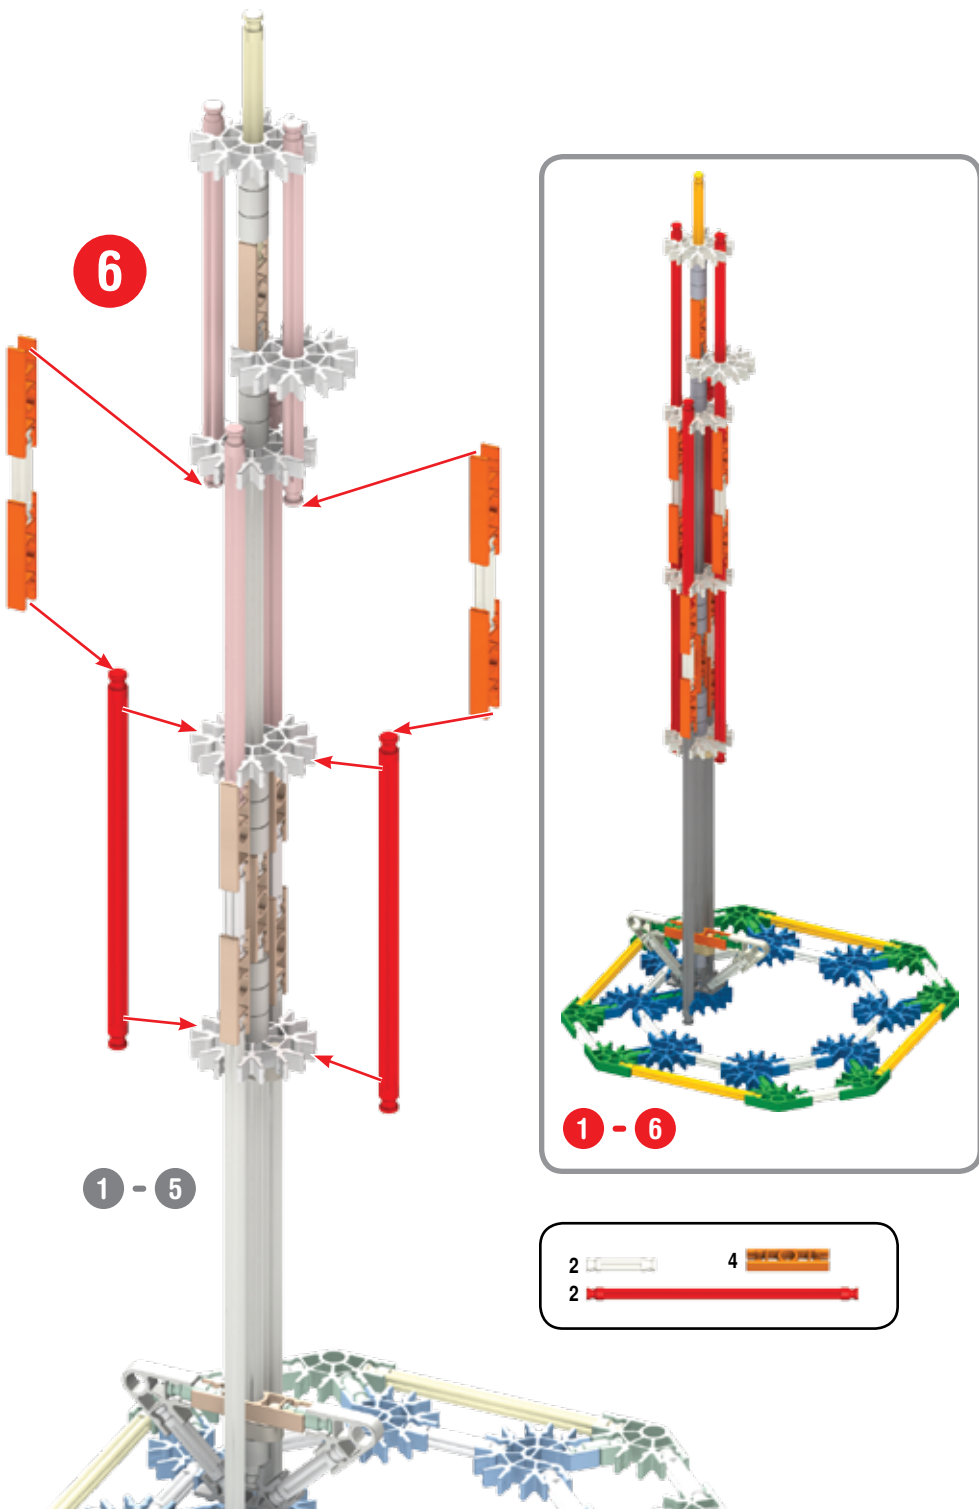

Mech

1 - 16

16

1 - 13, 15

12, 14

**Metal
Detector**

- | | | | | | |
|----|--|--|---|--|---|
| 10 | | | 8 | | 8 |
| 12 | | | | | |
| 4 | | | | | |

2		1		2		1	
2							
3							
2		1		1		1	

1 - 9

10

11

12

1 - 12

- | | | | |
|---|---|---|---|
| 6 |  | 4 |  |
| 4 |  | | |
| 2 |  | | |
| 1 |  | | |
| 2 |  | 2 |  |

1 - 12

- 4 [white pin]
- 2 [blue pin]
- 2 [yellow pin]
- 8 [black pin]
- 4 [blue bush]
- 4 [red connector]