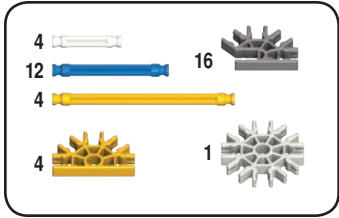

12605

100 MODEL IMAGINE
BUILDING SET

AMUSEMENT PARK RIDES

Ball Throw Ride

7

6

1 - 5

1 - 7

1		2	
2			
1		1	

14

13

1 - 12

x4

Buccaneer Ride

- | | | | |
|---|--|---|--|
| 4 | | 4 | |
| 4 | | | |
| 2 | | | |
| 4 | | 2 | |
| 2 | | | |
| 6 | | 4 | |

- | | | | |
|---|--|---|--|
| 4 | | | |
| 4 | | | |
| 4 | | 4 | |
| 2 | | 4 | |