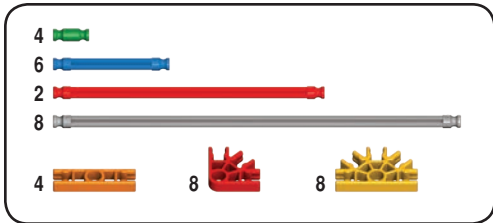

12605

100 MODEL IMAGINE
BUILDING SET

AMUSEMENT PARK RIDES

Ball Throw Ride

7

6

1 - 5

1 - 7