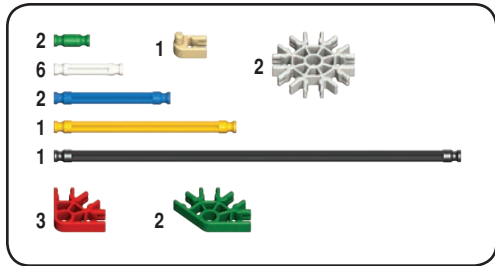

12605

100 MODEL IMAGINE
BUILDING SET

AMUSEMENT PARK RIDES

Ball Throw Ride

7

6

1 - 5

1 - 7

1		2	
2			
1		1	

14

13

1 - 12

x4

Buccaneer Ride

- | | | | |
|---|--|---|--|
| 4 | | 4 | |
| 4 | | | |
| 2 | | | |
| 4 | | 2 | |
| 2 | | | |
| 6 | | 4 | |

- | | | | |
|---|--|---|--|
| 4 | | | |
| 4 | | | |
| 4 | | 4 | |
| 2 | | 4 | |