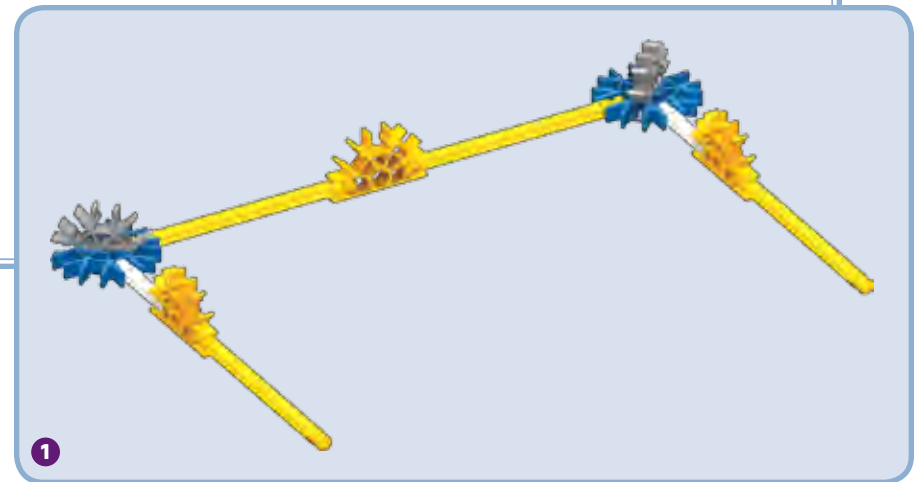

1

2

1-2

x2

44		2		4	
8		10		10	
4					

x2

3-4

CAKE

CAMEL

8	4
2	2
1	6

- | | |
|---|---|
| 3 | 2 |
| 2 | 2 |
| 1 | 2 |
| 1 | 2 |
| 2 | 1 |

- | | | |
|---|---------------------|-----------------------|
| 4 | [Red Technic Beam] | |
| 8 | [Green Technic Pin] | 8 [Grey Technic Gear] |

CARROT

CASTLE

CASTLE

- | | | | |
|---|--|---|--|
| 8 | | 2 | |
| 1 | | 1 | |
| 4 | | 3 | |

CATERPILLAR

CRANE

- 3
- 1
- 2
- 1
- 1
- 2
- 1

rotate model