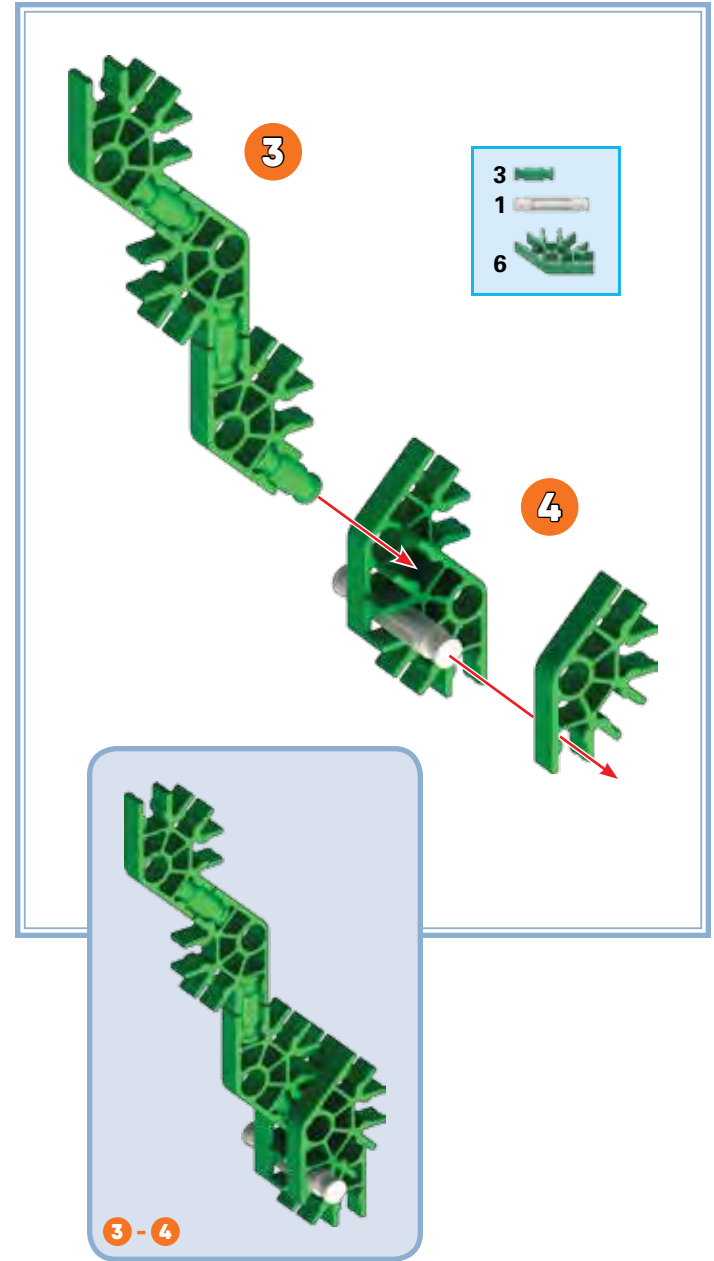

1

2

1-2

x2

44		2		4	
8		10		10	
4					

x2

3-4

CAKE

CAMEL

8	4
2	2
1	6

- | | |
|---|---|
| 3 | 2 |
| 2 | 2 |
| 1 | 2 |
| 1 | 2 |
| 2 | 1 |

- | | | |
|---|---------------------|-----------------------|
| 4 | [Red Technic Beam] | |
| 8 | [Green Technic Pin] | 8 [Grey Technic Gear] |

CARROT

CASTLE

CASTLE

- | | | | |
|---|--|---|--|
| 8 | | 2 | |
| 1 | | 1 | |
| 4 | | 3 | |

CATERPILLAR

CRANE

- 3
- 1
- 2
- 1
- 1
- 2
- 1

rotate model