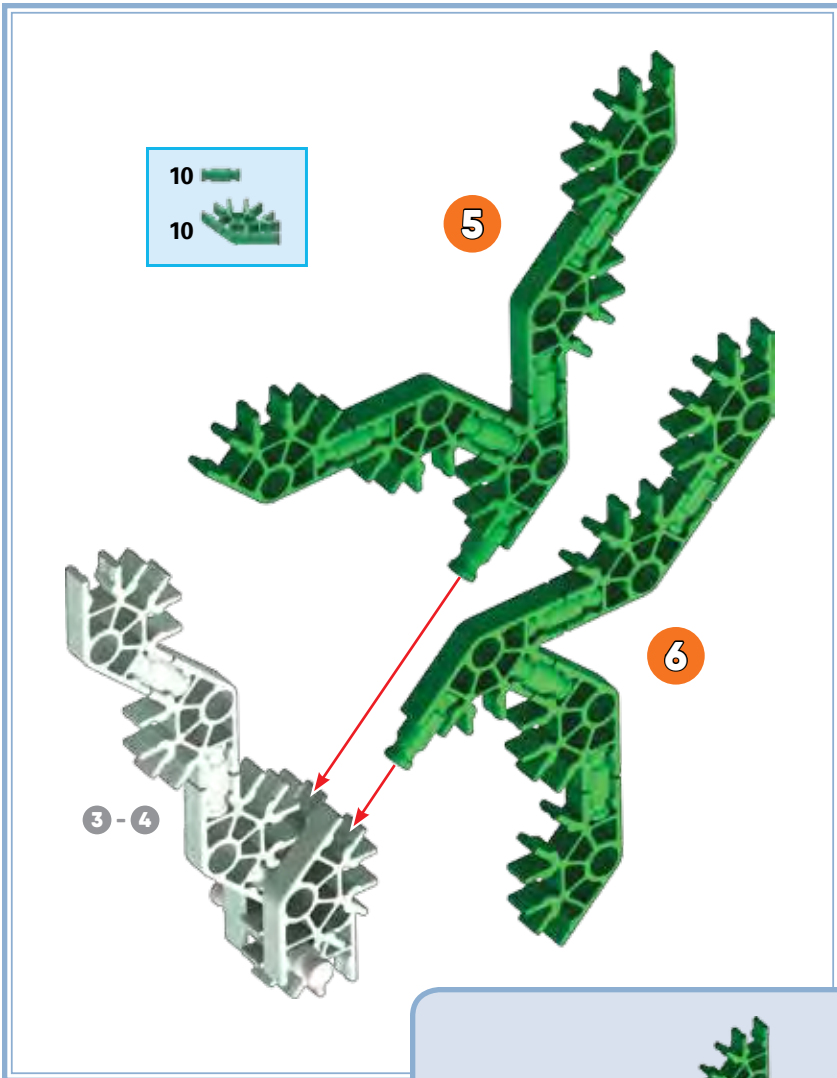

1

2

1-2

x2

44		2		4	
8		10		10	
4					

x2

3-4

CAKE

CAMEL

8	4
2	2
1	6

- | | |
|---|---|
| 3 | 2 |
| 2 | 2 |
| 1 | 2 |
| 1 | 2 |
| 2 | 1 |

- | | | |
|---|---------------------|-----------------------|
| 4 | [Red Technic Beam] | |
| 8 | [Green Technic Pin] | 8 [Grey Technic Gear] |

CARROT

CASTLE

CASTLE

- | | | | |
|---|--|---|--|
| 8 | | 2 | |
| 1 | | 1 | |
| 4 | | 3 | |

CATERPILLAR

CRANE

- 3
- 1
- 2
- 1
- 1
- 2
- 1

rotate model