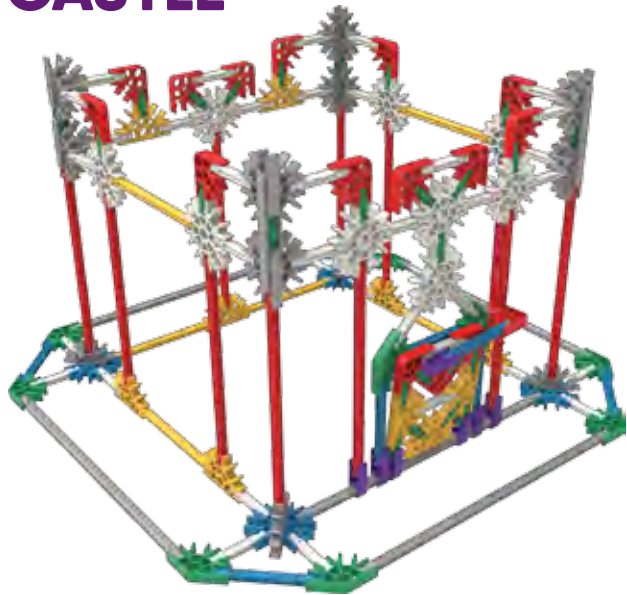

1

2

1-2

x2

44		2		4	
8		10		10	
4					

x2

3-4

CAKE

CAMEL

8	4
2	2
1	6

- | | |
|---|---|
| 3 | 2 |
| 2 | 2 |
| 1 | 2 |
| 1 | 2 |
| 2 | 1 |

- | | | |
|---|---------------------|-----------------------|
| 4 | [Red Technic Beam] | |
| 8 | [Green Technic Pin] | 8 [Grey Technic Gear] |

CARROT

CASTLE

CASTLE

- | | | | |
|---|--|---|--|
| 8 | | 2 | |
| 1 | | 1 | |
| 4 | | 3 | |

CATERPILLAR

CRANE

- 3
- 1
- 2
- 1
- 1
- 2
- 1

rotate model