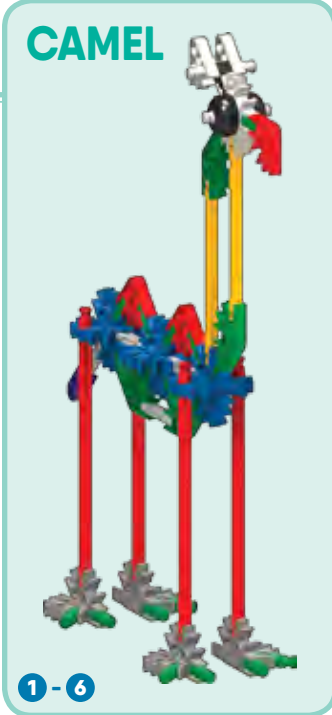

1

2

1-2

x2

44		2		4	
8		10		10	
4					

x2

3-4

CAKE

CAMEL

8	4
2	2
1	6

- | | |
|---|---|
| 3 | 2 |
| 2 | 2 |
| 1 | 2 |
| 1 | 2 |
| 2 | 1 |

- | | | |
|---|---------------------|-----------------------|
| 4 | [Red Technic Beam] | |
| 8 | [Green Technic Pin] | 8 [Grey Technic Gear] |

CARROT

CASTLE

CASTLE

- | | | | |
|---|--|---|--|
| 8 | | 2 | |
| 1 | | 1 | |
| 4 | | 3 | |

CATERPILLAR

CRANE

- 3
- 1
- 2
- 1
- 1
- 2
- 1

rotate model