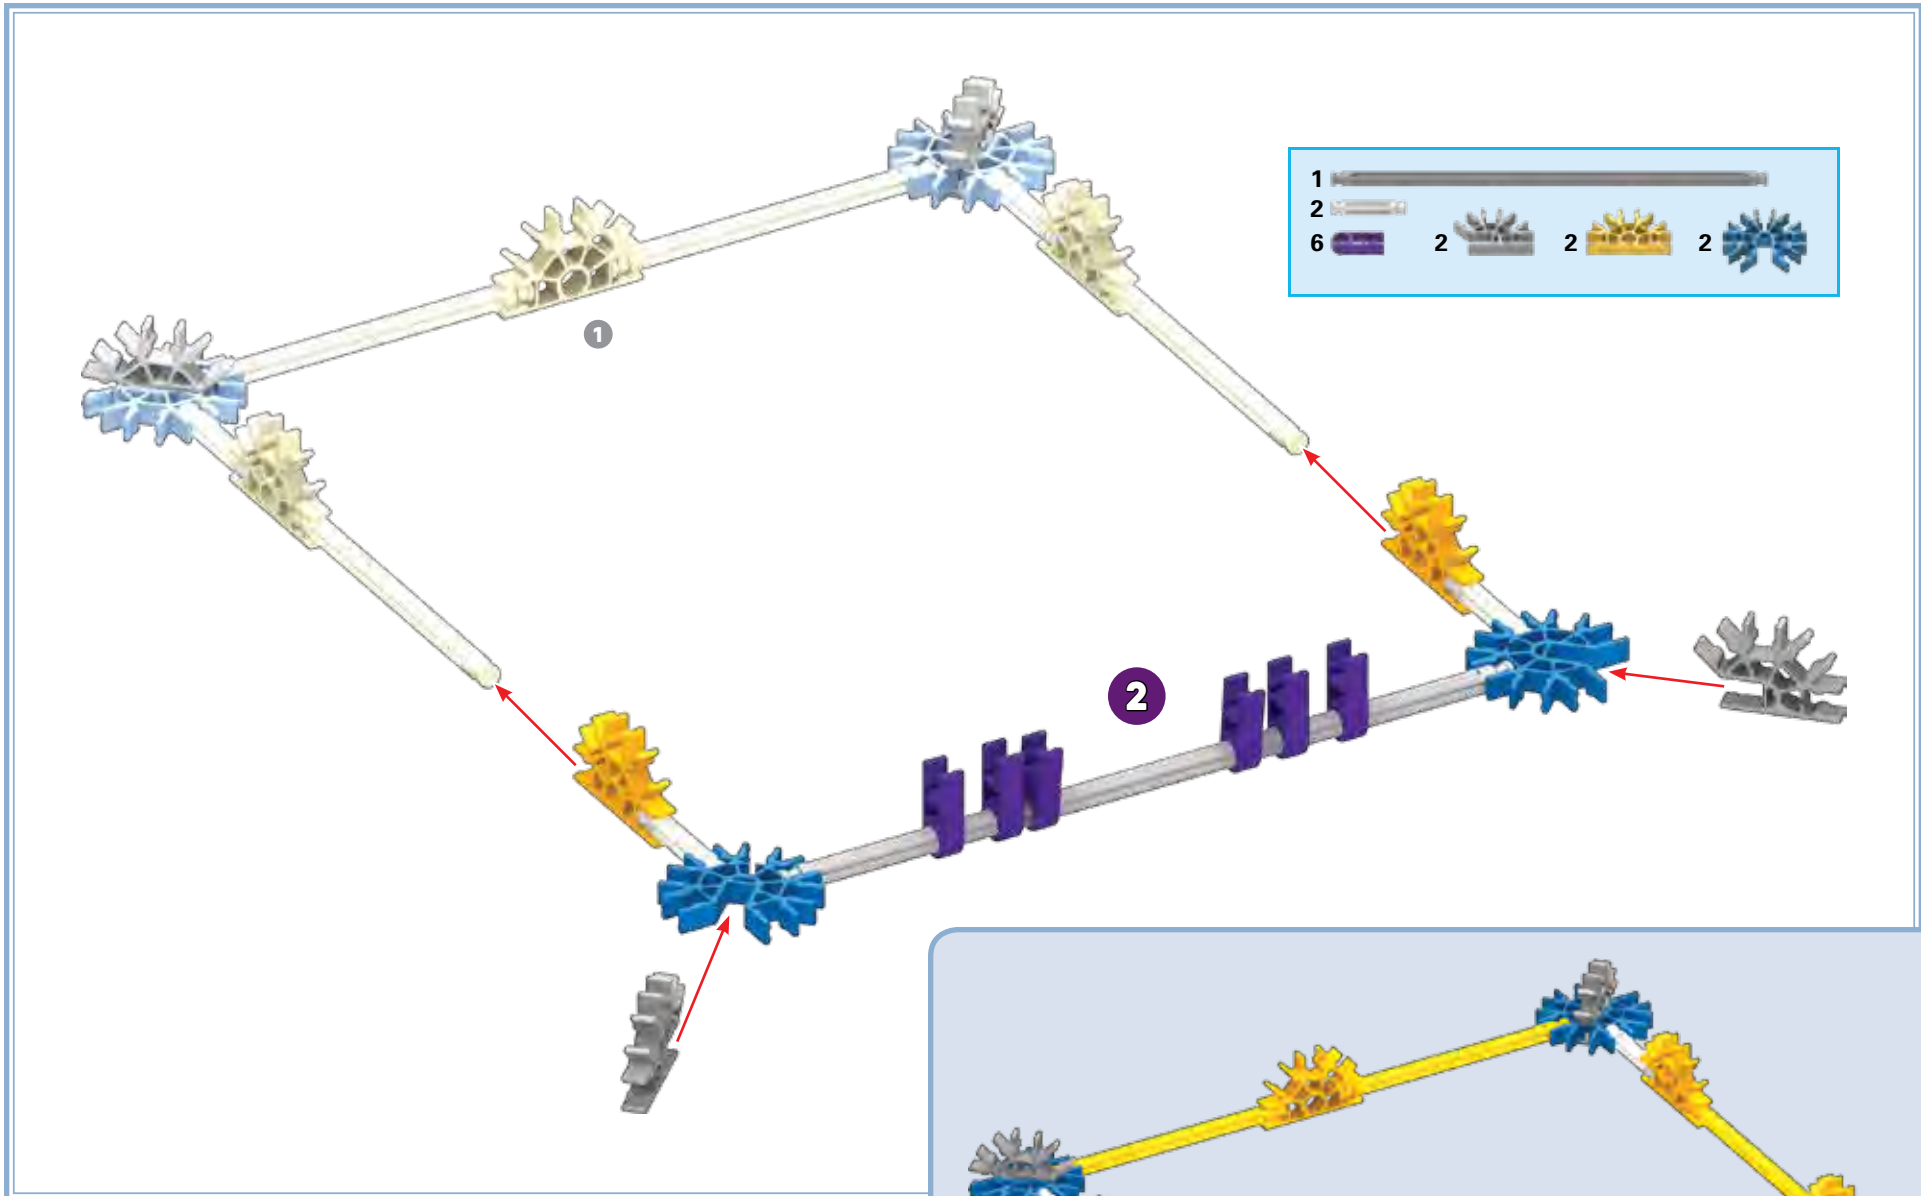

1

2

1-2

x2

44		2		4	
8		10		10	
4					

x2

3-4

CAKE

CAMEL

8	4
2	2
1	6

- | | |
|---|---|
| 3 | 2 |
| 2 | 2 |
| 1 | 2 |
| 1 | 2 |
| 2 | 1 |

- | | | |
|---|---------------------|-----------------------|
| 4 | [Red Technic Beam] | |
| 8 | [Green Technic Pin] | 8 [Grey Technic Gear] |

CARROT

CASTLE

CASTLE

- | | | | |
|---|--|---|--|
| 8 | | 2 | |
| 1 | | 1 | |
| 4 | | 3 | |

CATERPILLAR

CRANE

- 3
- 1
- 2
- 1
- 1
- 2
- 1

rotate model