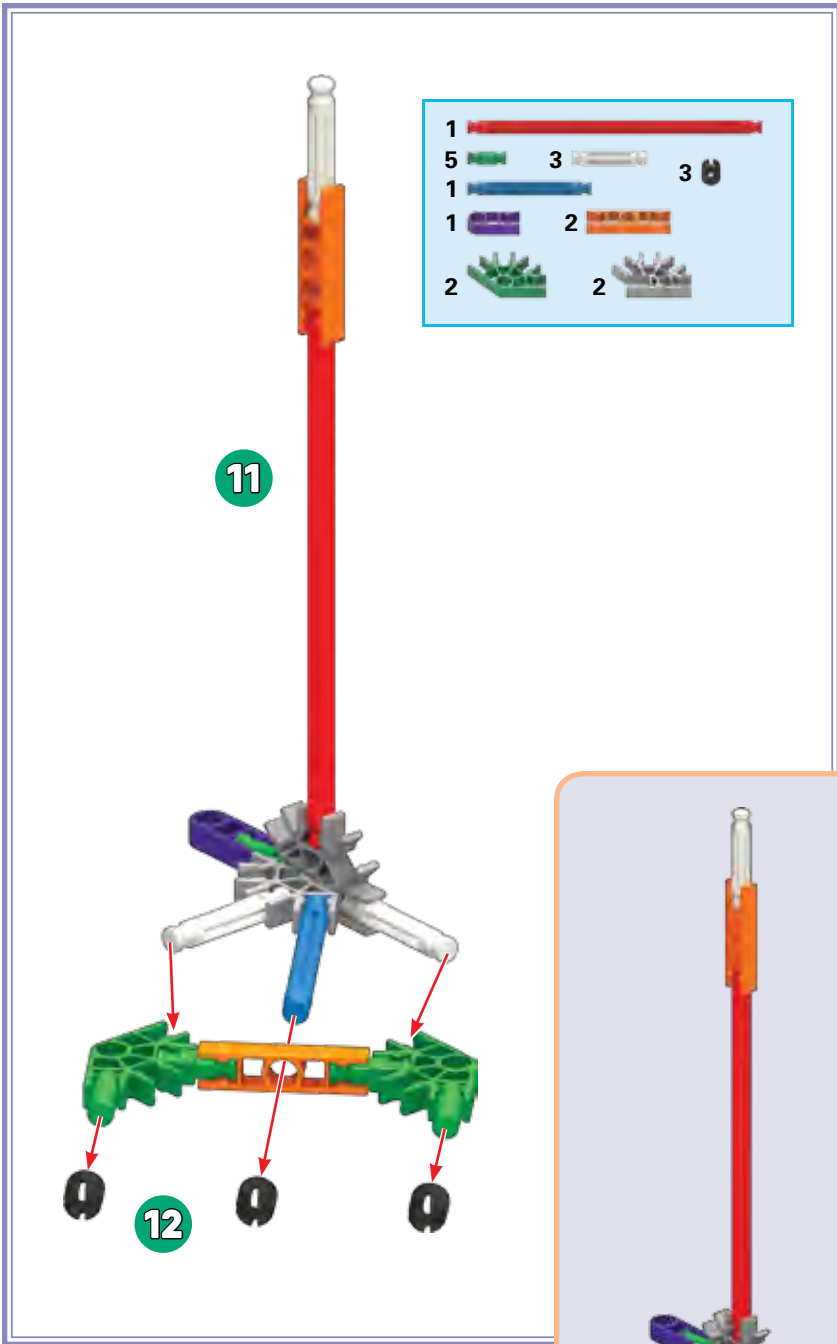

CAMEL

8	4
2	2
1	6

- | | |
|---|---|
| 3 | 2 |
| 2 | 2 |
| 1 | 2 |
| 1 | 2 |
| 2 | 1 |

- | | | |
|---|---------------------|-----------------------|
| 4 | [Red Technic Beam] | |
| 8 | [Green Technic Pin] | 8 [Grey Technic Gear] |

CARROT

CASTLE

CASTLE

- | | | | |
|---|--|---|--|
| 8 | | 2 | |
| 1 | | 1 | |
| 4 | | 3 | |

CATERPILLAR

CRANE

- 3
- 1
- 2
- 1
- 1
- 2
- 1

rotate model

- 8
- 1
- 1
- 3
- 1
- 2
- 2
- 3
- 2

FERRIS WHEEL

- 6
- 6
- 4
- 4
- 2

- 4
- 3
- 12

- 1
- 1
- 1 1 2
- 3 2 1 2

x8

7

8	8
16	8
16	8
16	8