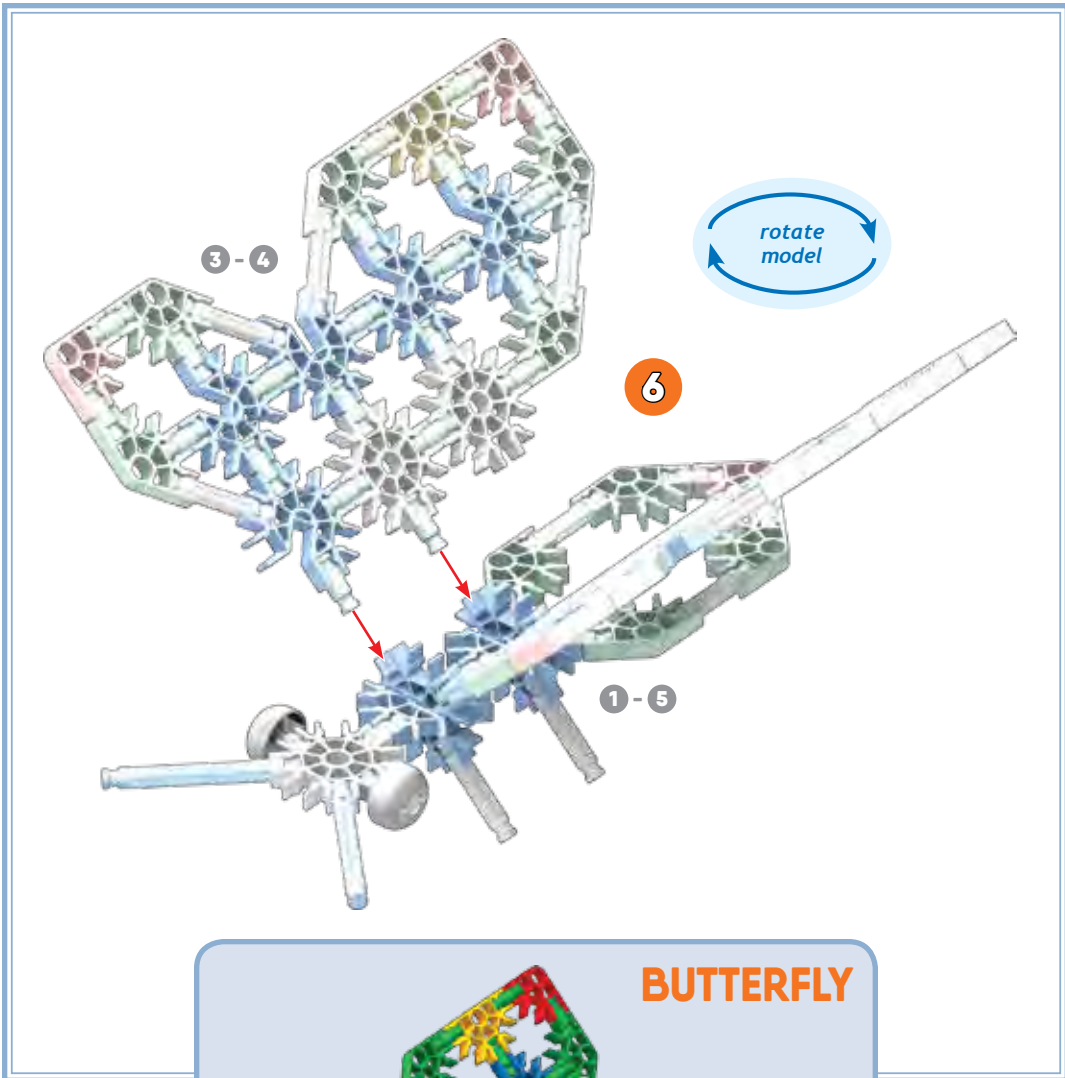

1

2

1-2

x2

44		2		4	
8		10		10	
4					

x2

3-4

CAKE

CAMEL

8	4
2	2
1	6

- | | |
|---|---|
| 3 | 2 |
| 2 | 2 |
| 1 | 2 |
| 1 | 2 |
| 2 | 1 |

- | | | |
|---|---------------------|-----------------------|
| 4 | [Red Technic Beam] | |
| 8 | [Green Technic Pin] | 8 [Grey Technic Gear] |