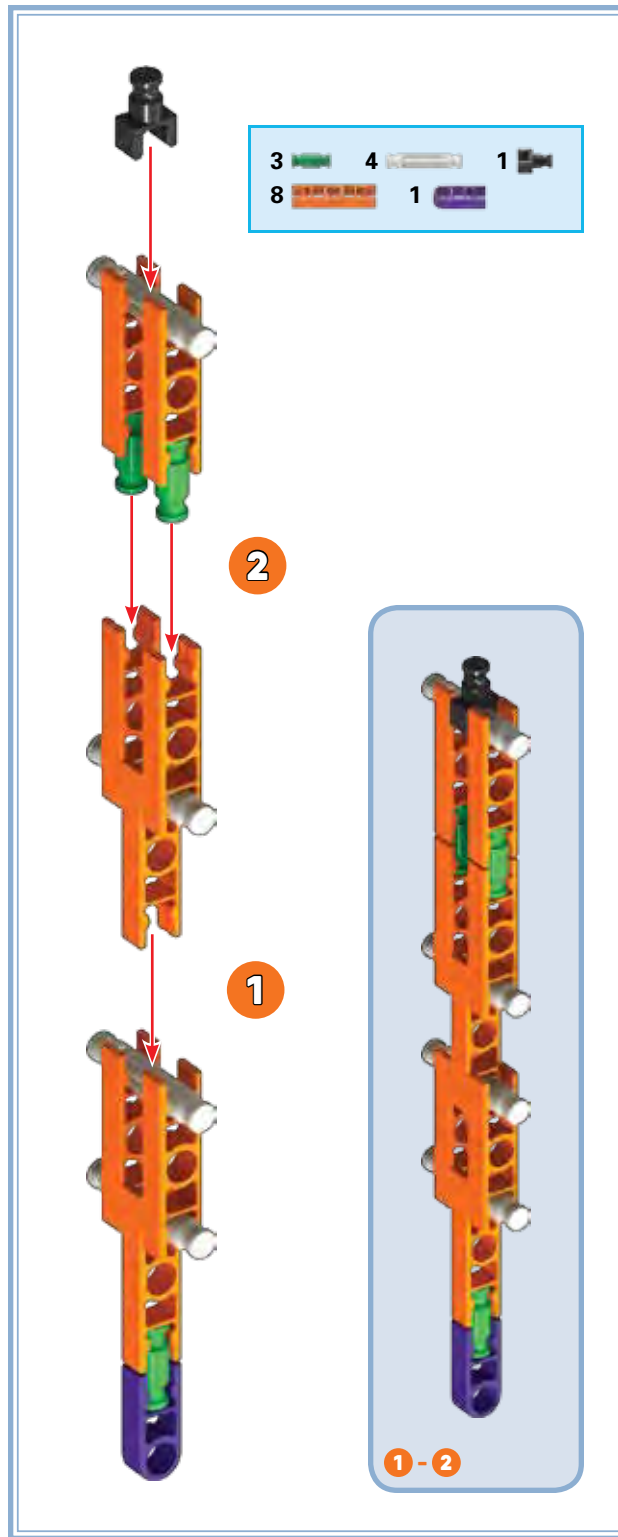

CAMEL

8	4
2	2
1	6

- | | |
|---|---|
| 3 | 2 |
| 2 | 2 |
| 1 | 2 |
| 1 | 2 |
| 2 | 1 |

- | | | |
|---|---------------------|-----------------------|
| 4 | [Red Technic Beam] | |
| 8 | [Green Technic Pin] | 8 [Grey Technic Gear] |

CARROT

CASTLE

CASTLE

- | | | | |
|---|--|---|--|
| 8 | | 2 | |
| 1 | | 1 | |
| 4 | | 3 | |

CATERPILLAR

CRANE

- 3
- 1
- 2
- 1
- 1
- 2
- 1

rotate model