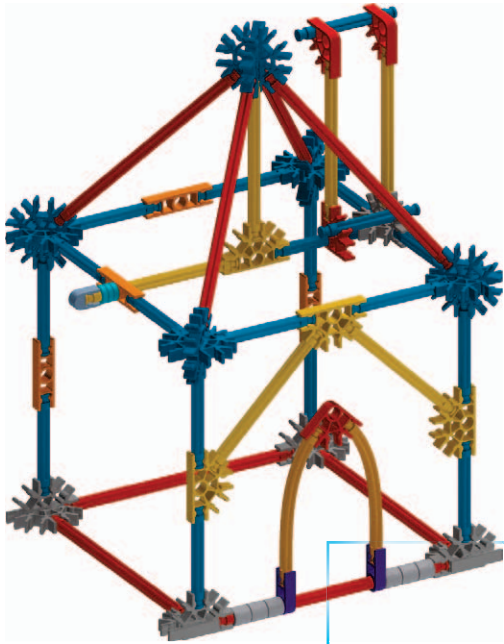

**Lime
Flavored
Snow
Cone**

3 Stars

**Potted
Flowers**

Little House

Mermaid

**Floor
Lamp**

**Short-snouted
Seahorse**

**Person
Dancing**

Lime Flavored Snow Cone

3 Stars

Potted Flowers

Little House

Floor Lamp

1 - 7

1 - 9

Mermaid

1 - 4

Short-snouted Seahorse

Person Dancing

1 - 2