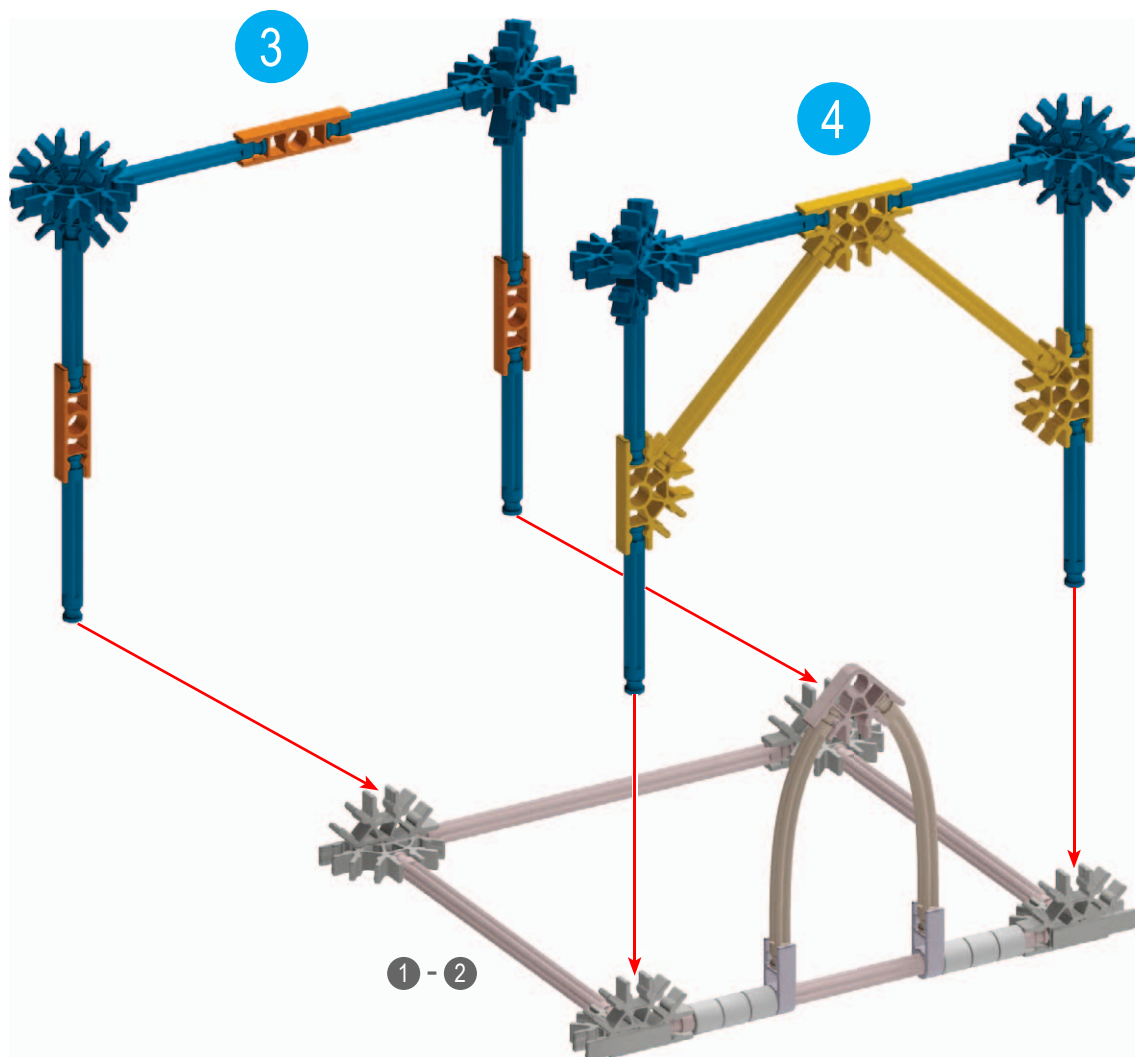

**Lime
Flavored
Snow
Cone**

3 Stars

**Potted
Flowers**

Little House

Mermaid

**Floor
Lamp**

**Short-snouted
Seahorse**

**Person
Dancing**

Lime Flavored Snow Cone

3 Stars

Potted Flowers

Little House

Floor Lamp

1 - 7

1 - 9

Mermaid

1 - 4

Short-snouted Seahorse

Person Dancing

1 - 2