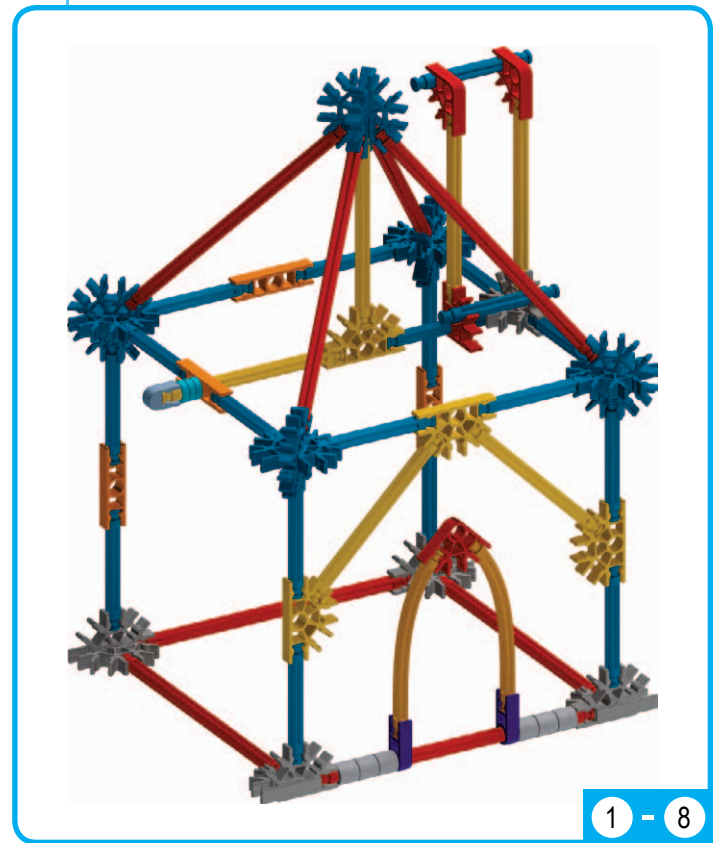

**Lime
Flavored
Snow
Cone**

3 Stars

**Potted
Flowers**

Little House

Mermaid

**Floor
Lamp**

**Short-snouted
Seahorse**

**Person
Dancing**

Lime Flavored Snow Cone

3 Stars

Potted Flowers

Little House

Floor Lamp

1 - 7

1 - 9

Mermaid

1 - 4

Short-snouted Seahorse

Person Dancing

1 - 2