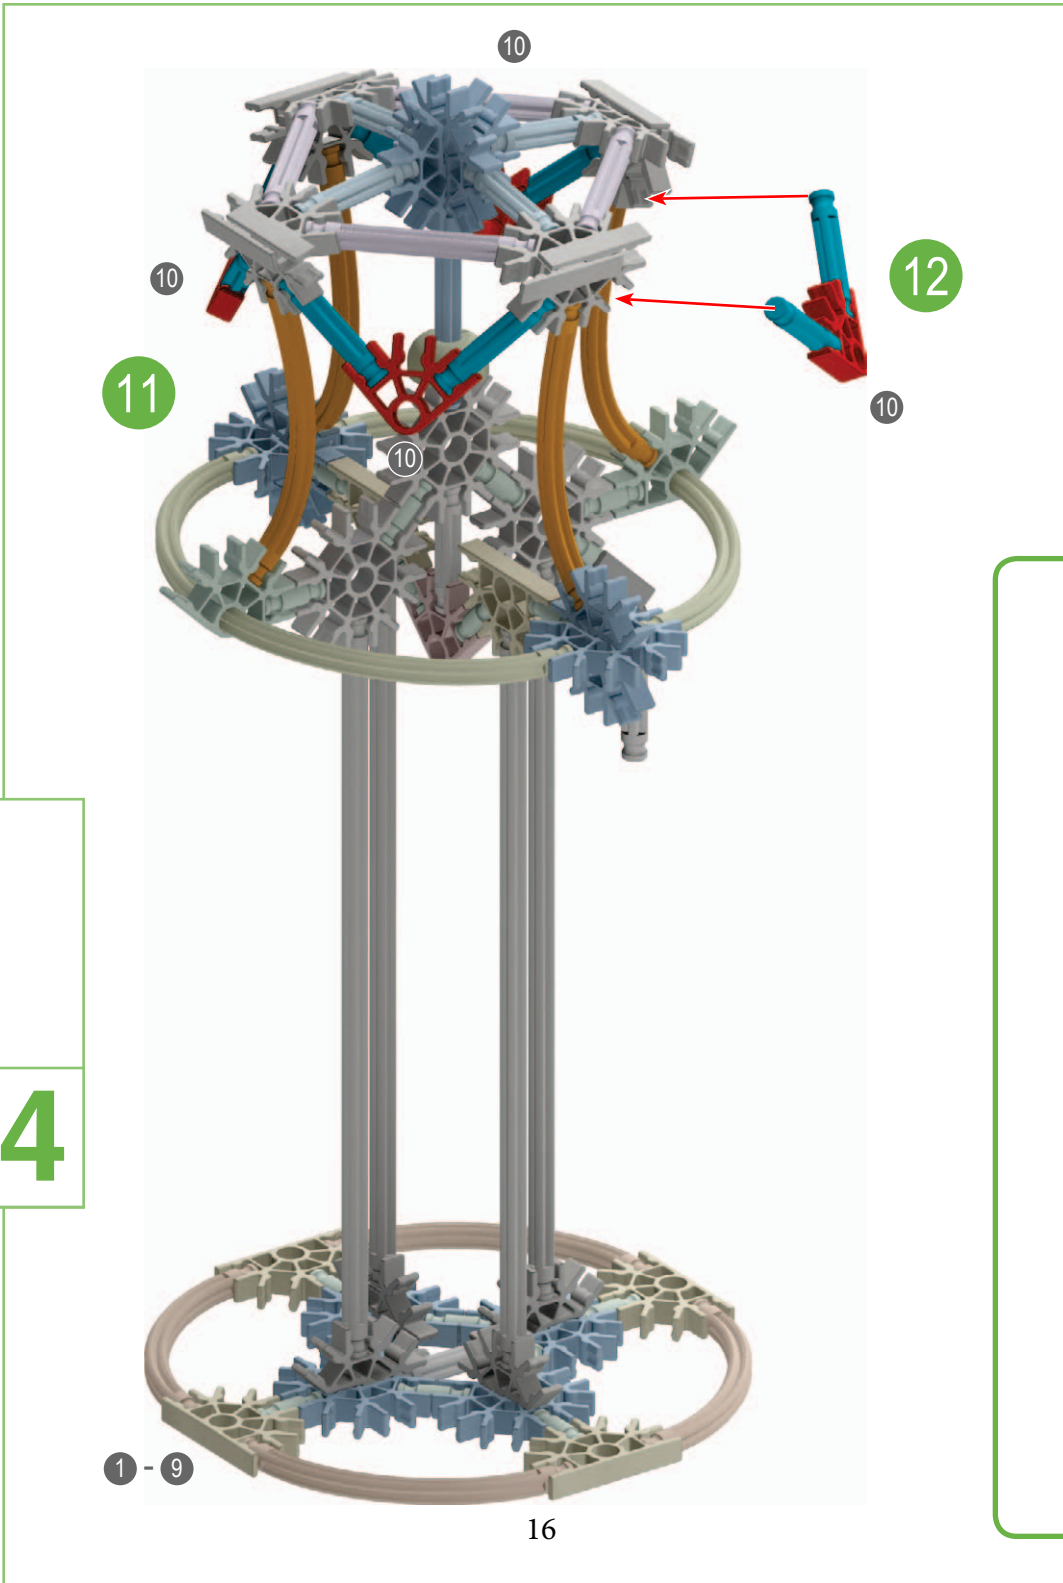

**Lime
Flavored
Snow
Cone**

3 Stars

**Potted
Flowers**

Little House

Mermaid

**Floor
Lamp**

**Short-snouted
Seahorse**

**Person
Dancing**

Lime Flavored Snow Cone

3 Stars

Potted Flowers

Little House

Floor Lamp

1 - 7

1 - 9

Mermaid

1 - 4

Short-snouted Seahorse

Person Dancing

1 - 2