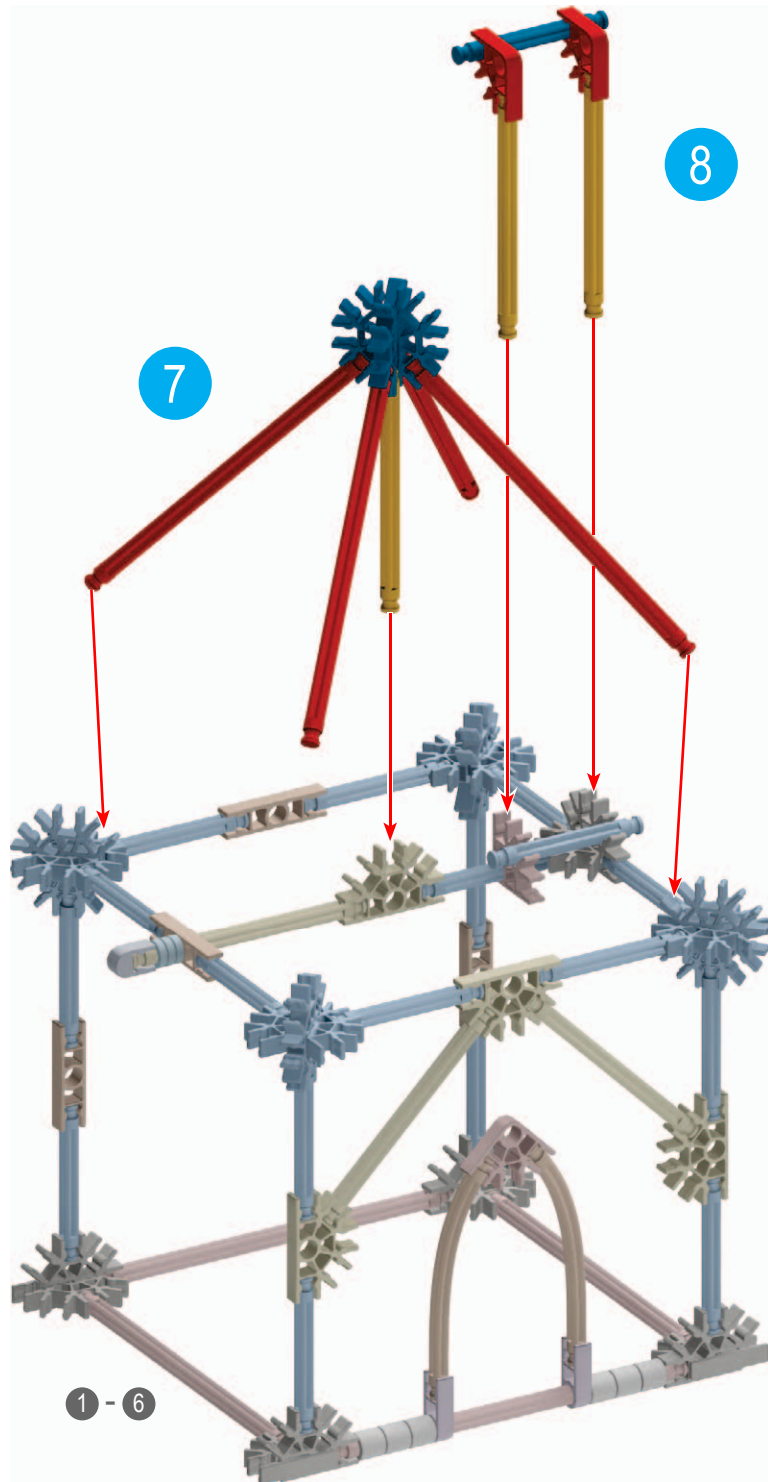

**Lime
Flavored
Snow
Cone**

3 Stars

**Potted
Flowers**

Little House

Mermaid

**Floor
Lamp**

**Short-snouted
Seahorse**

**Person
Dancing**

Lime Flavored Snow Cone

3 Stars

Potted Flowers

Little House

Floor Lamp

1 - 7

1 - 9

Mermaid

1 - 4

Short-snouted Seahorse

Person Dancing

1 - 2