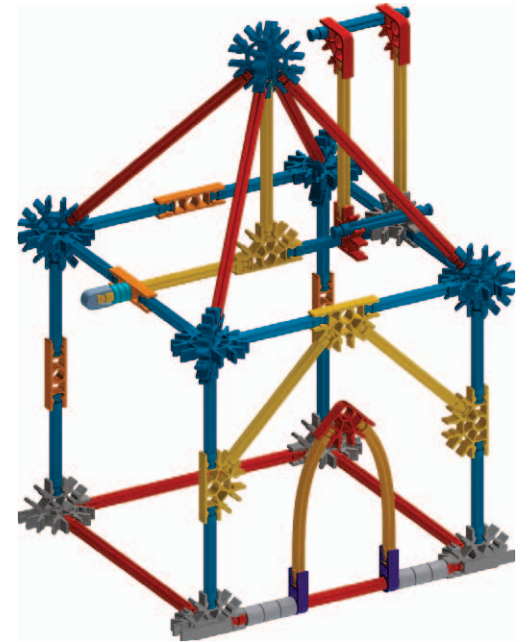

**Lime
Flavored
Snow
Cone**

3 Stars

**Potted
Flowers**

Little House

Mermaid

**Floor
Lamp**

**Short-snouted
Seahorse**

**Person
Dancing**

Lime Flavored Snow Cone

3 Stars

Potted Flowers

Little House

Floor Lamp

1 - 7

1 - 9

Mermaid

1 - 4

Short-snouted Seahorse

Person Dancing

1 - 2