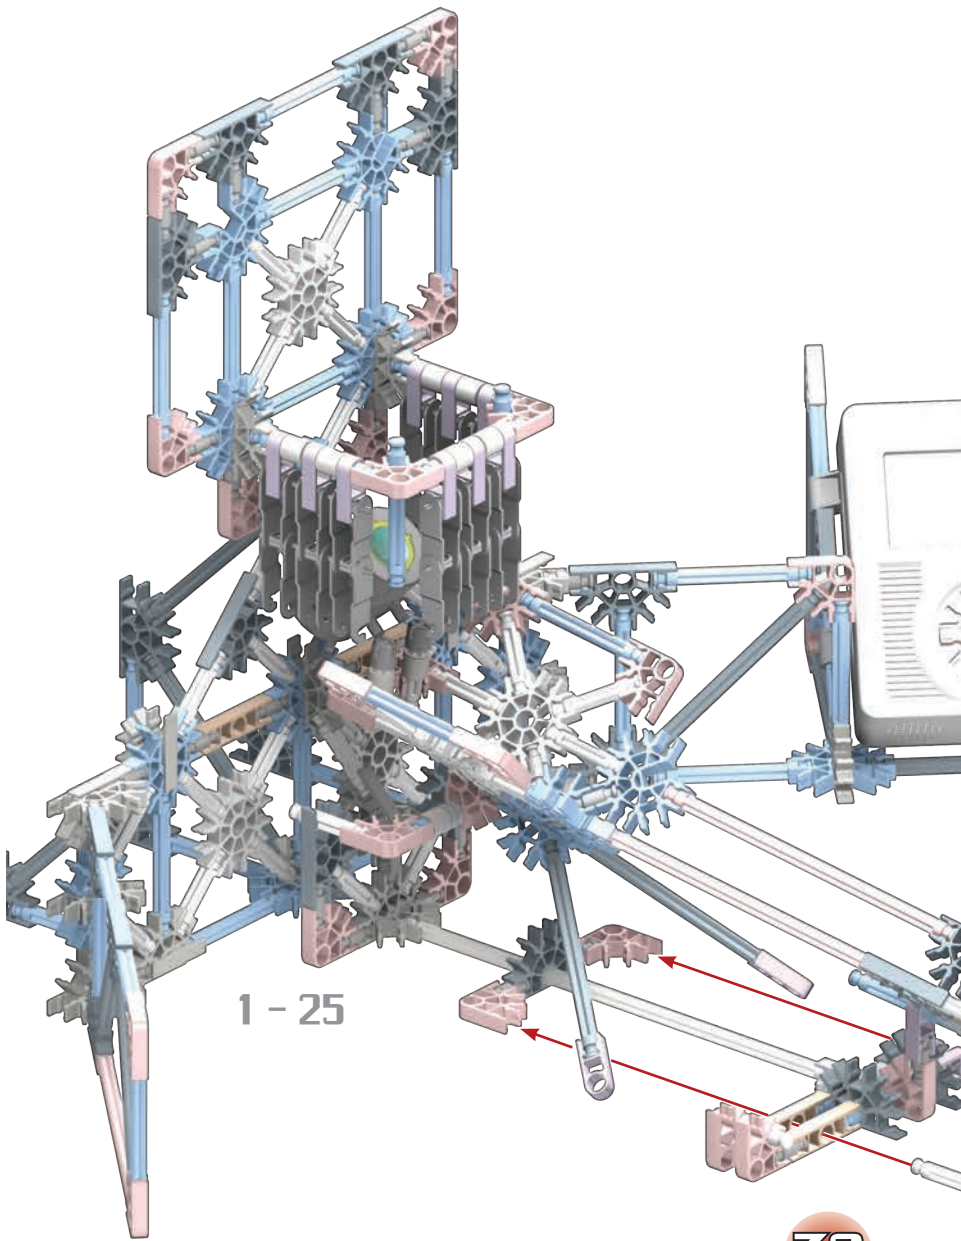

30

26 - 31

- 2

31

29 - 30

26 - 28

1 - 25

26 - 31

32

1 - 32

Connect Color/Light Sensor
to Sensor Input 2

33

Connect Push Button Sensor to Sensor Input 1

34

36

Tape a sheet of white or black paper (2" x 2.5") to the connectors in this location. This will allow the sensor to measure the distance to the basket correctly.