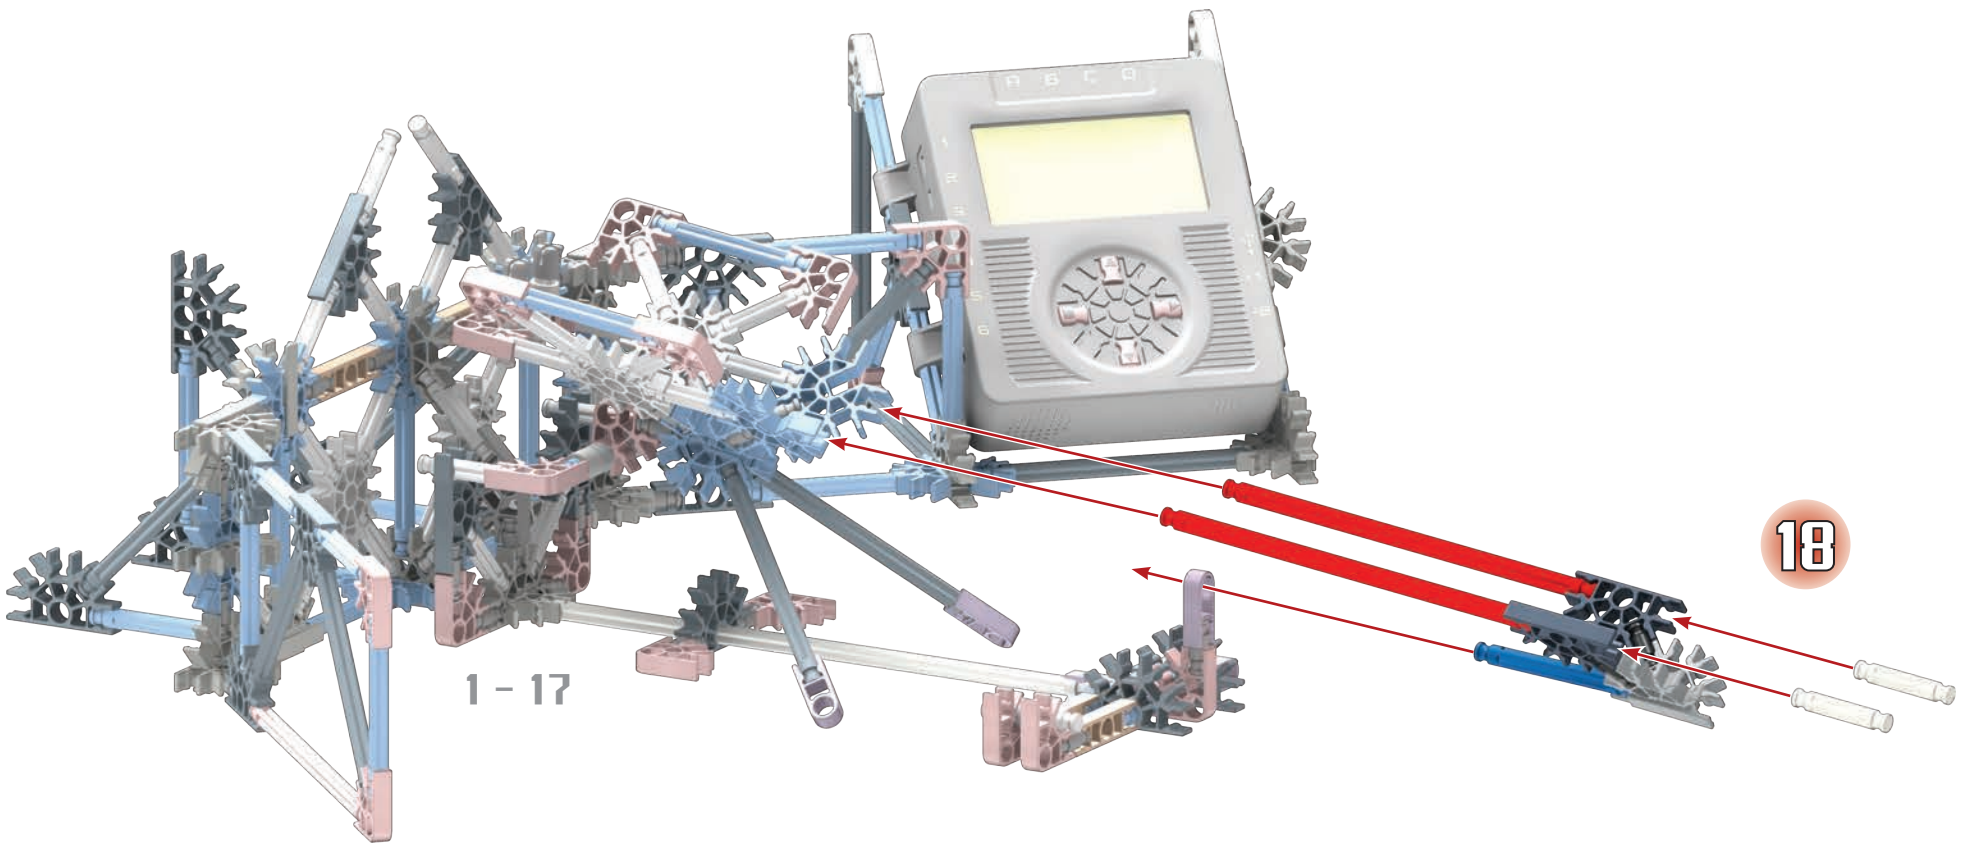

- | | | |
|---|---|---|
| 2 | 2 | 2 |
| 6 | | |
| 6 | | |
| 4 | 2 | |

- | | |
|---|--|
| 4 | |
| 2 | |
| 2 | |
| 2 | |
| 4 | |

15

- 5  2  2  4 
- 1  2 
- 2  1 
- 2  5  3 

1 - 16

17

1 - 17

19

32

1 - 32

Connect Color/Light Sensor
to Sensor Input 2

33

Connect Push Button Sensor to Sensor Input 1

34

36

Tape a sheet of white or black paper (2" x 2.5") to the connectors in this location. This will allow the sensor to measure the distance to the basket correctly.