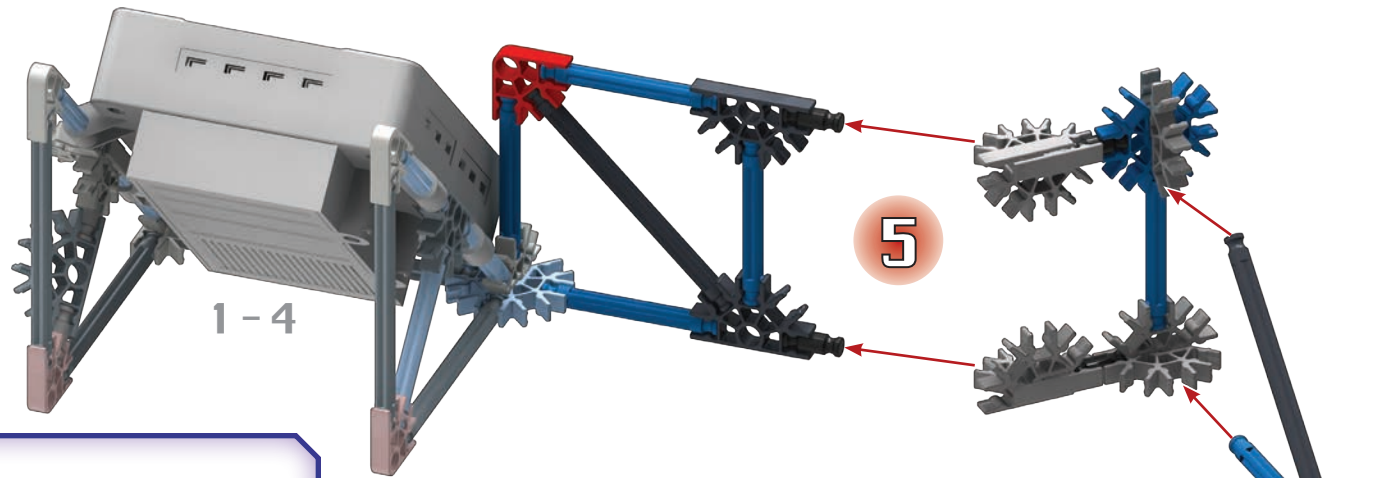

BASKETBALL GAME

When you see this icon, head to www.knex.com/instructions and enter code **79100** for helpful building tip videos.

Did you install 6 AA (or LR6) batteries in the Control Box?

1 - 6

6

1 - 5

- 2 
- 4 
- 2 
- 1 
- 2  3 

rotate model

1-9

10

11

1 2 2 1

- | | | | | |
|---|---|---|---|--|
| 4 | ○ | 2 | ○ | |
| 4 | ■ | 2 | ■ | |
| 4 | — | | | |
| 1 | — | | | |
| 5 | ■ | 2 | ■ | |

1-11

32

1 - 32

Connect Color/Light Sensor
to Sensor Input 2

33

Connect Push Button Sensor to Sensor Input 1

34

36

Tape a sheet of white or black paper (2" x 2.5") to the connectors in this location. This will allow the sensor to measure the distance to the basket correctly.