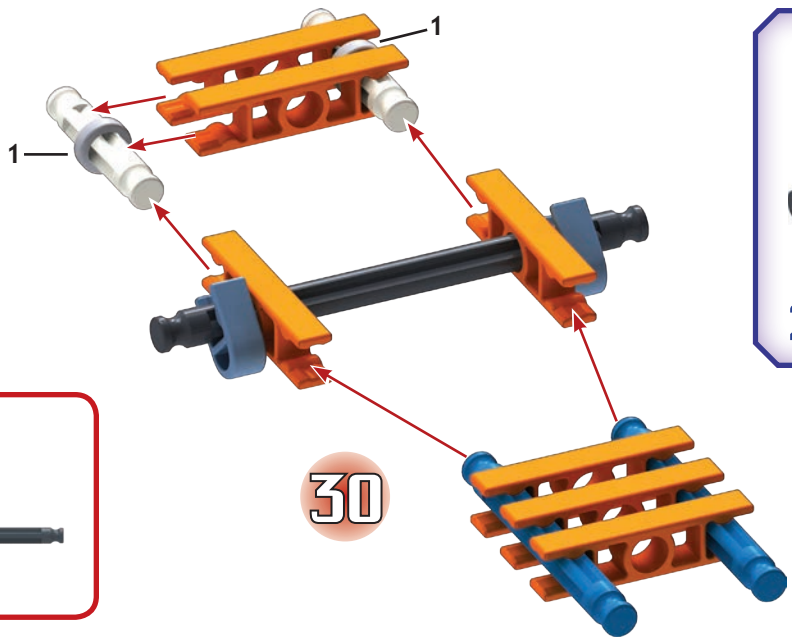

26

26 - 27

26

- | | | | |
|---|--|---|--|
| 6 | | 3 | |
| 1 | | | |
| 1 | | | |
| 3 | | 2 | |

- | | | | |
|---|--|---|--|
| 6 | | 6 | |
| 4 | | | |
| 2 | | | |
| 2 | | 1 | |

29

29 - 30

- 2 2
- 2
- 2
- 1
- 7

32

1 - 32

Connect Color/Light Sensor
to Sensor Input 2

33

Connect Push Button Sensor to Sensor Input 1

34

36

Tape a sheet of white or black paper (2" x 2.5") to the connectors in this location. This will allow the sensor to measure the distance to the basket correctly.