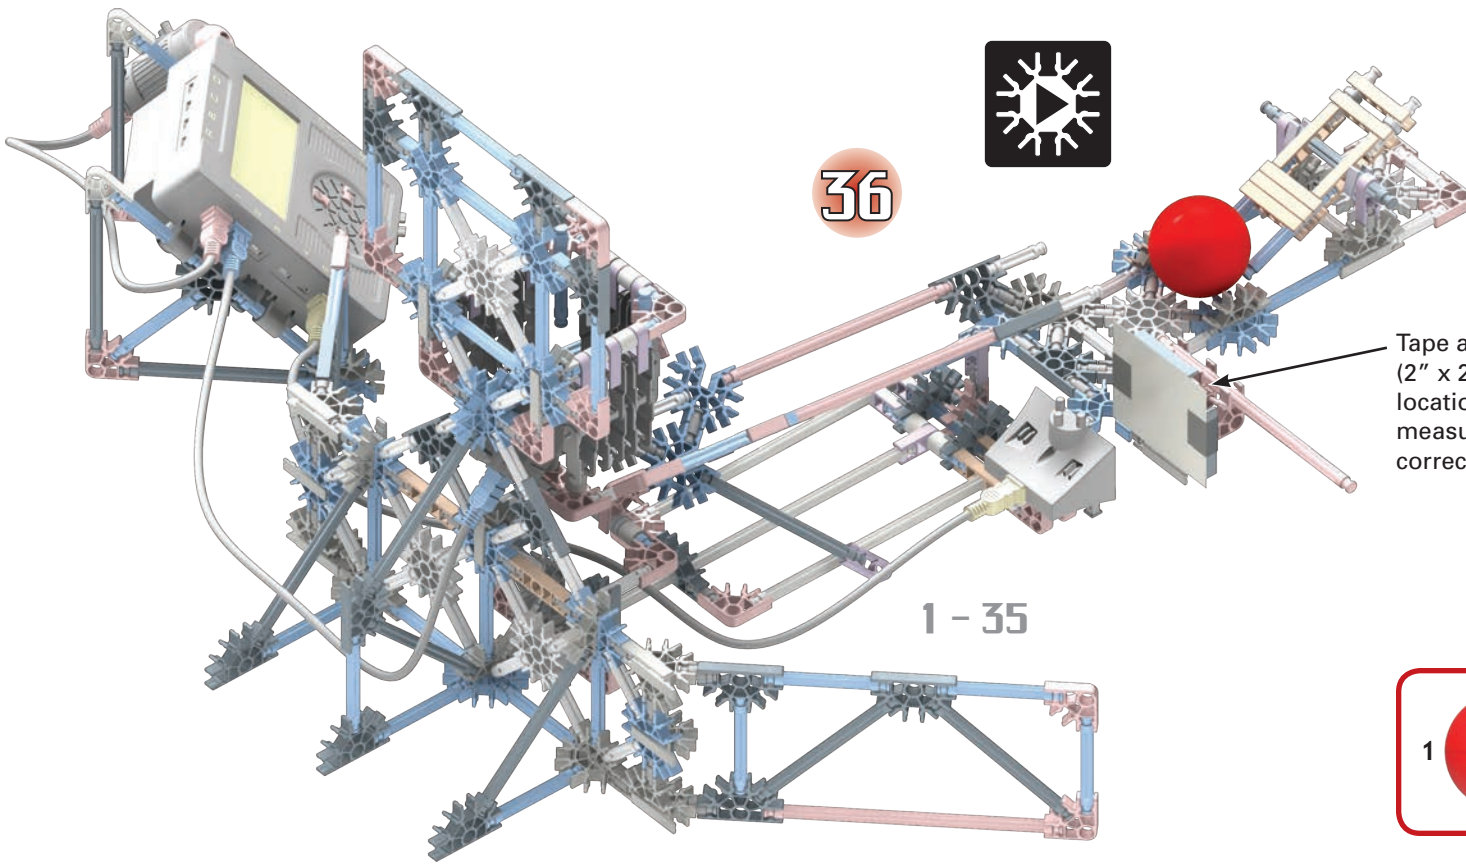

32

1 - 32

Connect Color/Light Sensor
to Sensor Input 2

33

Connect Push Button Sensor to Sensor Input 1

34

36

Tape a sheet of white or black paper (2" x 2.5") to the connectors in this location. This will allow the sensor to measure the distance to the basket correctly.