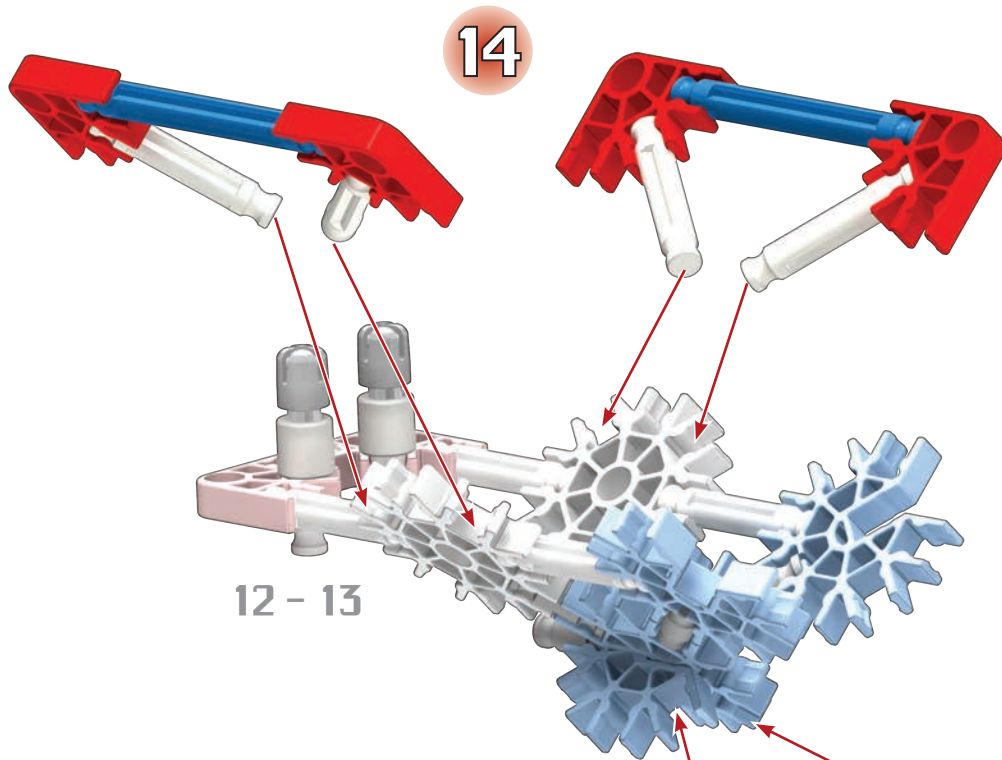

- 2 
- 4 
- 2 
- 1 
- 2  3 

rotate model

1-9

10

11

1 2 2 1

- | | | | | |
|---|---|---|---|--|
| 4 | ○ | 2 | ○ | |
| 4 | ■ | 2 | ■ | |
| 4 | — | | | |
| 1 | — | | | |
| 5 | ■ | 2 | ■ | |

1-11

- | | | |
|---|---|---|
| 2 | 2 | 2 |
| 6 | | |
| 6 | | |
| 4 | 2 | |

- | | |
|---|--|
| 4 | |
| 2 | |
| 2 | |
| 2 | |
| 4 | |

15

- 5  2  2  4 
- 1  2 
- 2  1 
- 2  5  3 

1 - 16

17

1 - 17

19

32

1 - 32

Connect Color/Light Sensor
to Sensor Input 2

33

Connect Push Button Sensor to Sensor Input 1

34

36

Tape a sheet of white or black paper (2" x 2.5") to the connectors in this location. This will allow the sensor to measure the distance to the basket correctly.