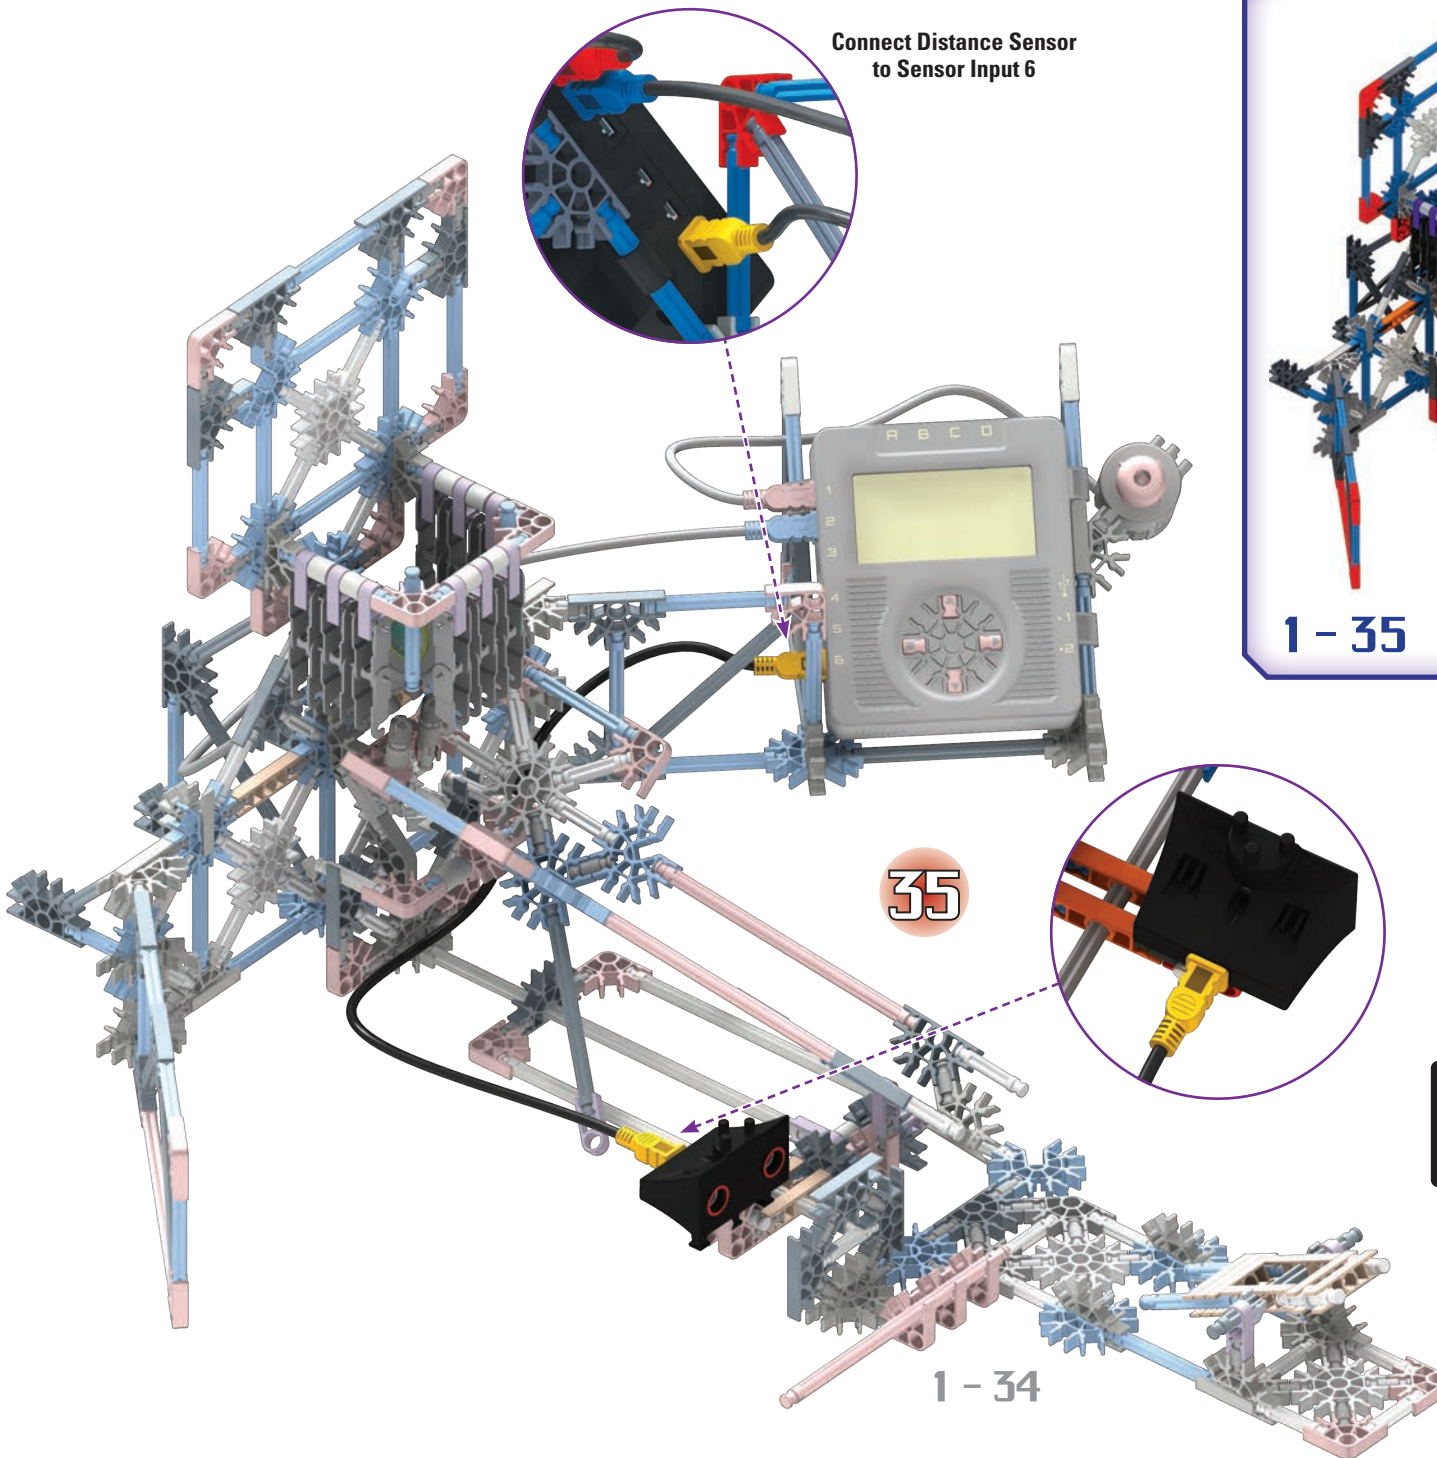

32

1 - 32

Connect Color/Light Sensor
to Sensor Input 2

33

Connect Push Button Sensor to Sensor Input 1

34

36

Tape a sheet of white or black paper (2" x 2.5") to the connectors in this location. This will allow the sensor to measure the distance to the basket correctly.