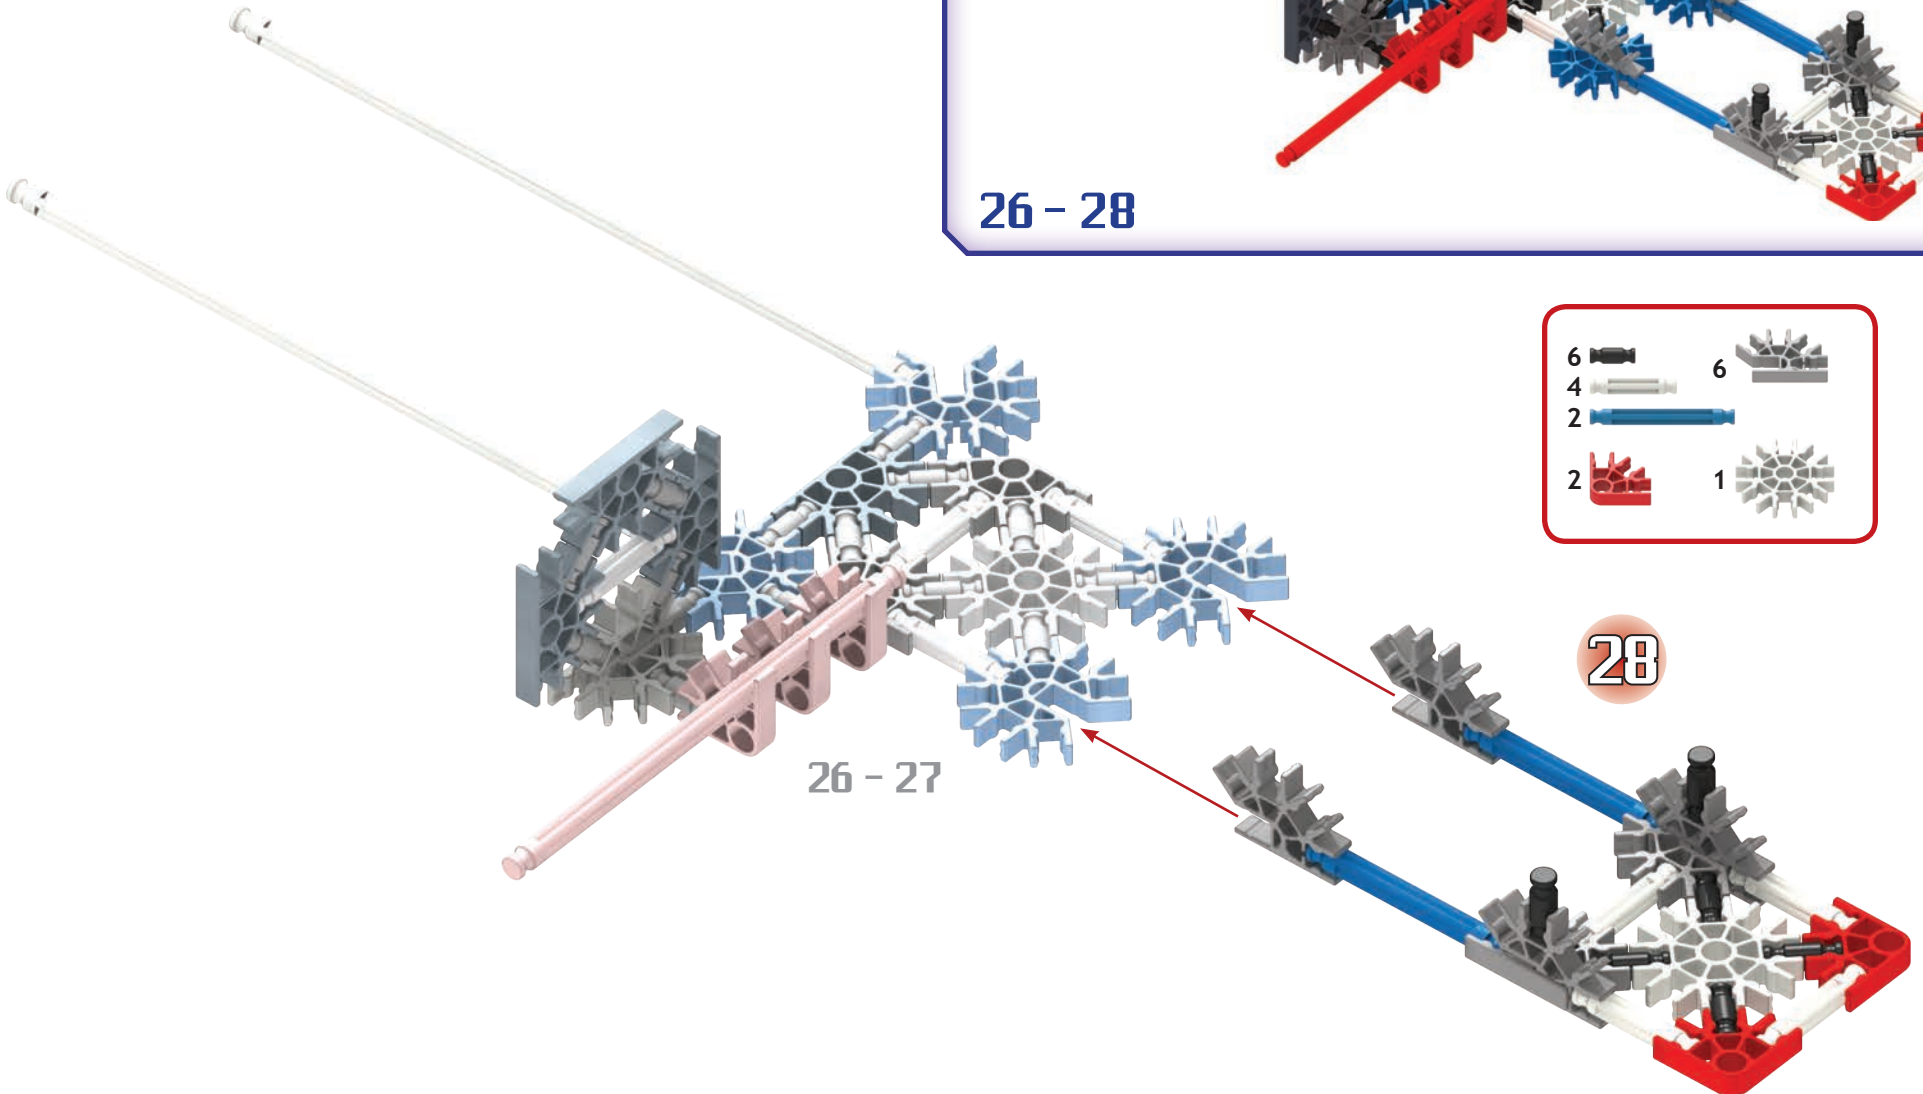

26

26 - 27

26

- | | | | |
|---|--|---|--|
| 6 | | 3 | |
| 1 | | | |
| 1 | | | |
| 3 | | 2 | |

- | | | | |
|---|--|---|--|
| 6 | | 6 | |
| 4 | | | |
| 2 | | | |
| 2 | | 1 | |

29

29 - 30

- 2 2
- 2
- 2
- 1
- 7

30

26 - 31

- 2

31

29 - 30

26 - 28

1 - 25

26 - 31

32

1 - 32

Connect Color/Light Sensor
to Sensor Input 2

33

Connect Push Button Sensor to Sensor Input 1

34

36

Tape a sheet of white or black paper (2" x 2.5") to the connectors in this location. This will allow the sensor to measure the distance to the basket correctly.