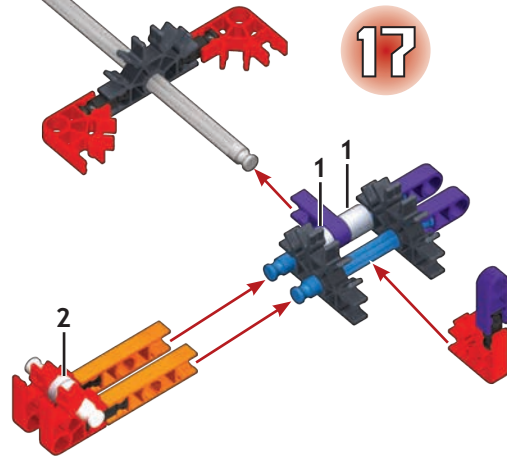

- 2 
- 4 
- 2 
- 1 
- 2  3 

rotate model

1-9

10

11

1 2 2 1

- | | | | | |
|---|---|---|---|--|
| 4 | ○ | 2 | ○ | |
| 4 | ■ | 2 | ■ | |
| 4 | — | | | |
| 1 | — | | | |
| 5 | ■ | 2 | ■ | |

1-11

- | | | |
|---|---|---|
| 2 | 2 | 2 |
| 6 | | |
| 6 | | |
| 4 | 2 | |

- | | |
|---|--|
| 4 | |
| 2 | |
| 2 | |
| 2 | |
| 4 | |

15

- 5  2  2  4 
- 1  2 
- 2  1 
- 2  5  3 

1 - 16

17

1 - 17

19

- | | | | | | |
|----|--|---|--|---|--|
| 14 | | 4 | | 2 | |
| 6 | | | | | |
| 9 | | | | | |
| 6 | | 1 | | 5 | |

20

19 - 20

- 4 
- 6 
- 12 

- | | | | |
|---|--|---|--|
| 9 | | 2 | |
| 3 | | | |
| 2 | | | |
| 1 | | 1 | |
| | | 4 | |

32

1 - 32

Connect Color/Light Sensor
to Sensor Input 2

33

Connect Push Button Sensor to Sensor Input 1

34

36

Tape a sheet of white or black paper (2" x 2.5") to the connectors in this location. This will allow the sensor to measure the distance to the basket correctly.