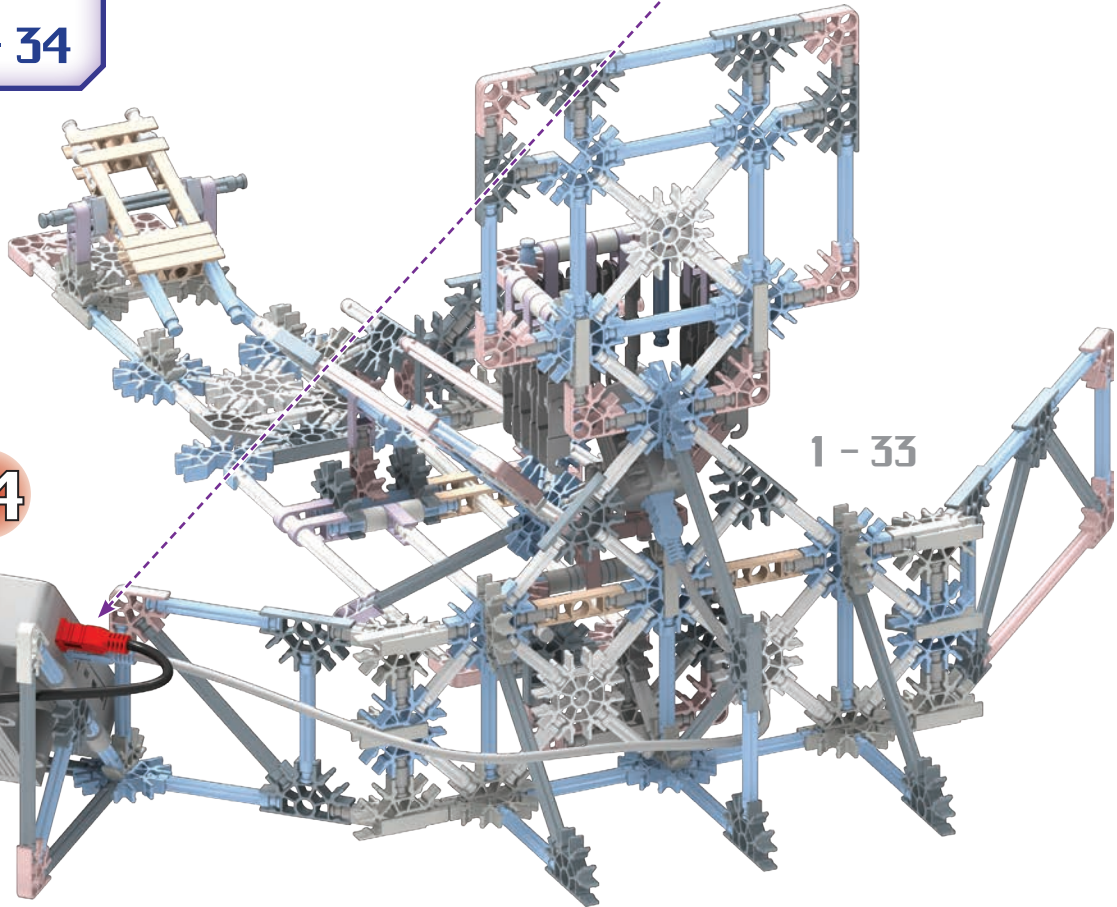

32

1 - 32

Connect Color/Light Sensor
to Sensor Input 2

33

Connect Push Button Sensor to Sensor Input 1

34

36

Tape a sheet of white or black paper (2" x 2.5") to the connectors in this location. This will allow the sensor to measure the distance to the basket correctly.