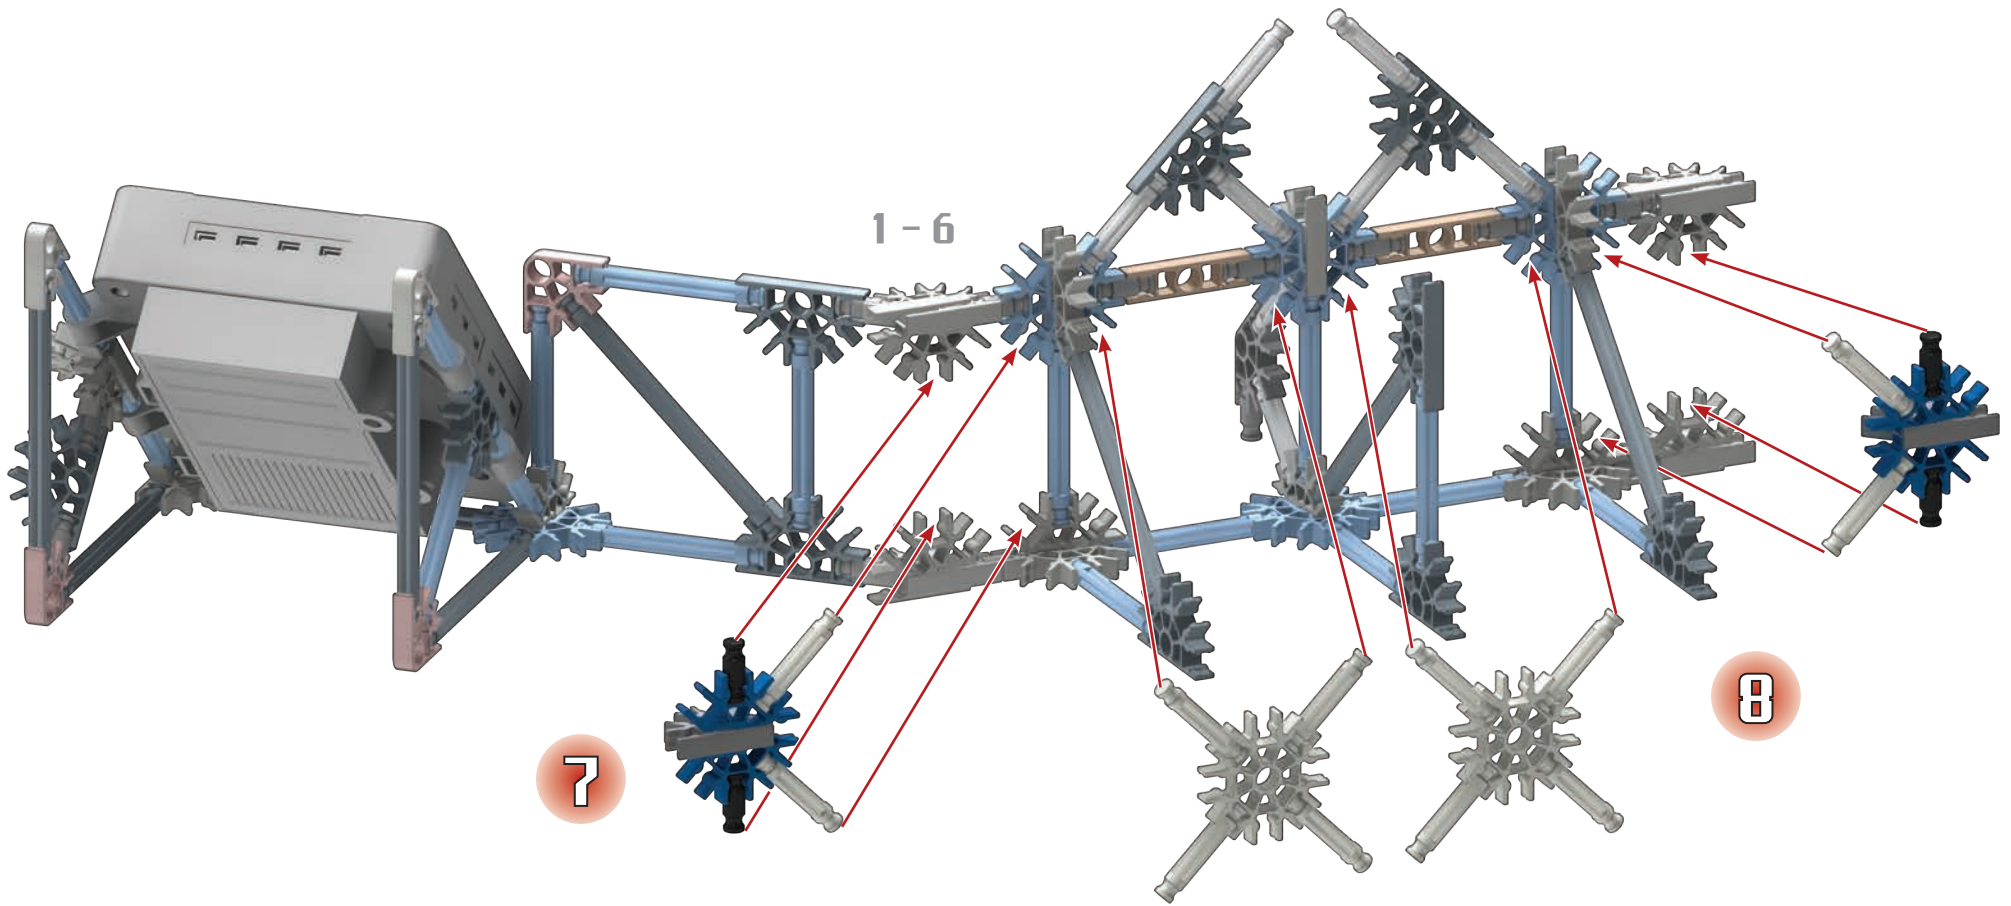

BASKETBALL GAME

When you see this icon, head to www.knex.com/instructions and enter code **79100** for helpful building tip videos.

Did you install 6 AA (or LR6) batteries in the Control Box?

1 - 6

6

1 - 5

- 2 
- 4 
- 2 
- 1 
- 2  3 

rotate model

1-9

10

11

1 2 2 1

- | | | | | |
|---|---|---|---|--|
| 4 | ○ | 2 | ○ | |
| 4 | ■ | 2 | ■ | |
| 4 | — | | | |
| 1 | — | | | |
| 5 | ■ | 2 | ■ | |

1-11

32

1 - 32

Connect Color/Light Sensor
to Sensor Input 2

33

Connect Push Button Sensor to Sensor Input 1

34

36

Tape a sheet of white or black paper (2" x 2.5") to the connectors in this location. This will allow the sensor to measure the distance to the basket correctly.