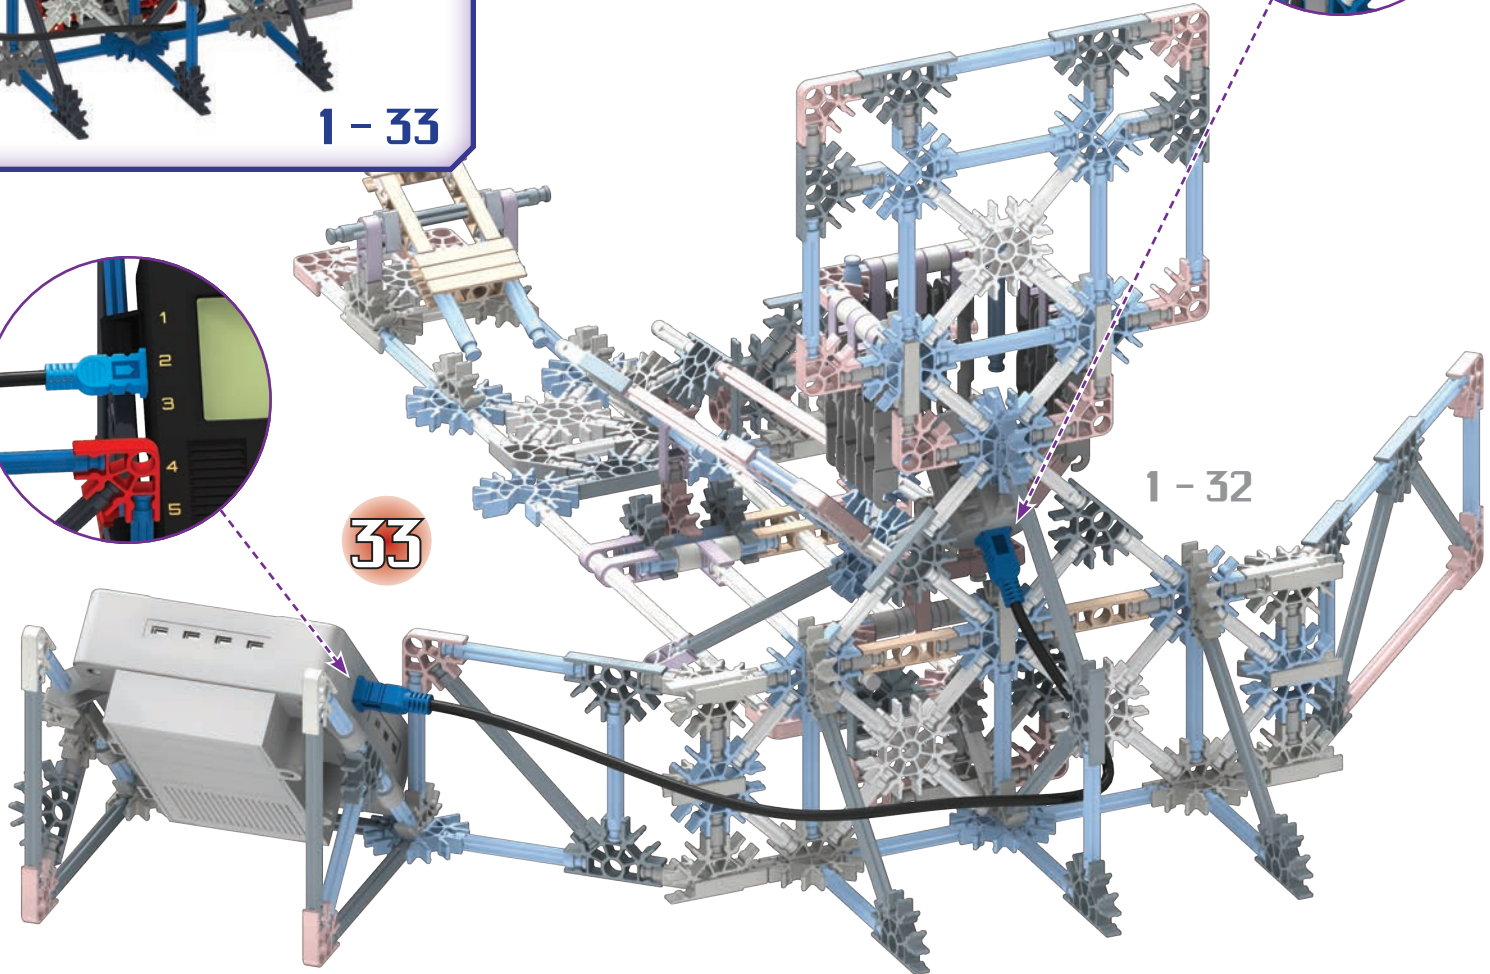

32

1 - 32

Connect Color/Light Sensor
to Sensor Input 2

33

Connect Push Button Sensor to Sensor Input 1

34

36

Tape a sheet of white or black paper (2" x 2.5") to the connectors in this location. This will allow the sensor to measure the distance to the basket correctly.