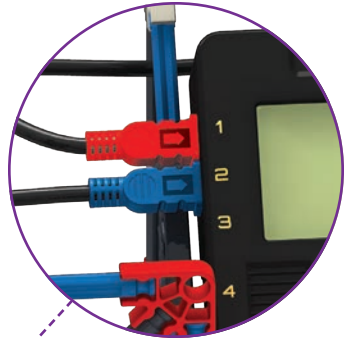

32

1 - 32

Connect Color/Light Sensor
to Sensor Input 2

33

Connect Push Button Sensor to Sensor Input 1

34

36

Tape a sheet of white or black paper (2" x 2.5") to the connectors in this location. This will allow the sensor to measure the distance to the basket correctly.