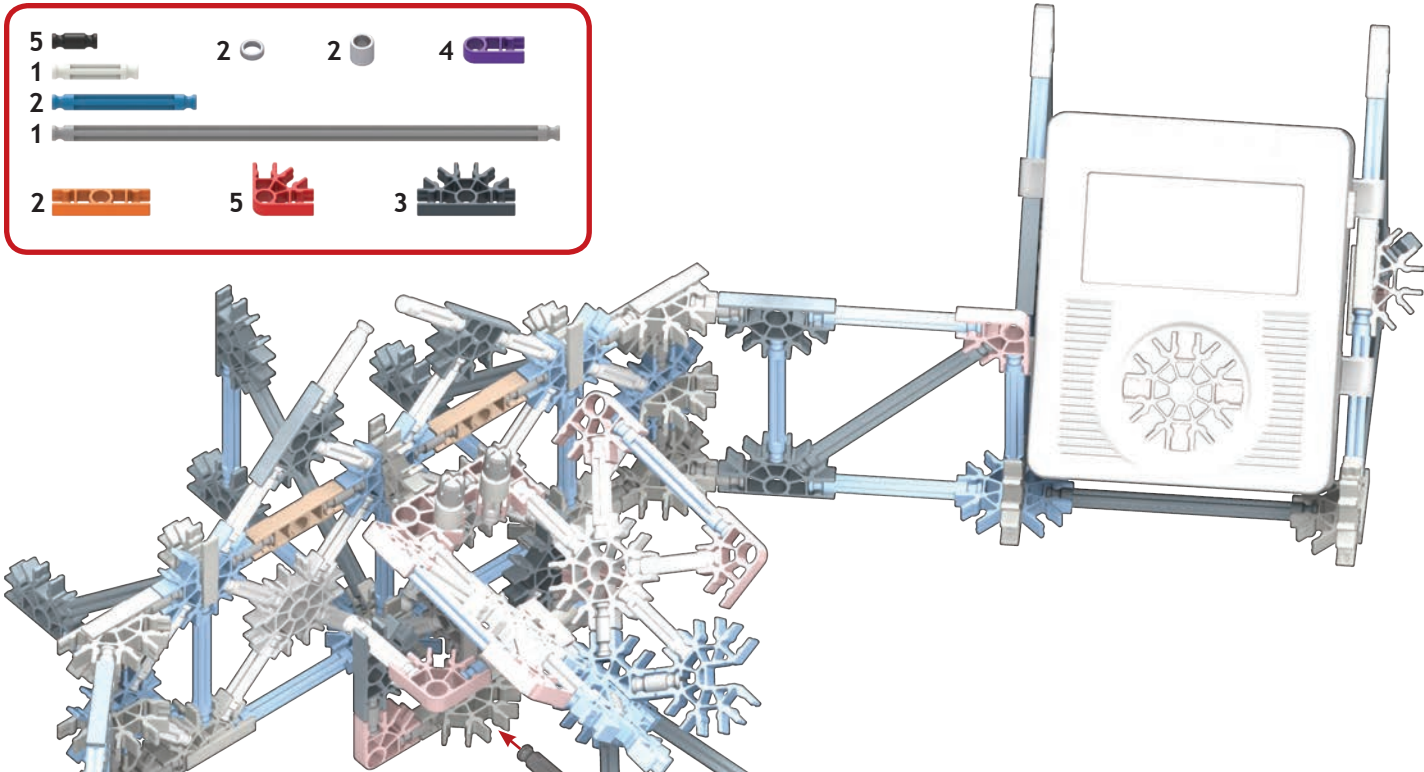

- 2 
- 4 
- 2 
- 1 
- 2  3 

rotate model

1-9

10

11

1 2 2 1

- | | | | | |
|---|---|---|---|--|
| 4 | ○ | 2 | ○ | |
| 4 | ■ | 2 | ■ | |
| 4 | — | | | |
| 1 | — | | | |
| 5 | ■ | 2 | ■ | |

1-11

- | | | |
|---|---|---|
| 2 | 2 | 2 |
| 6 | | |
| 6 | | |
| 4 | 2 | |

- | | |
|---|--|
| 4 | |
| 2 | |
| 2 | |
| 2 | |
| 4 | |

15

- 5  2  2  4 
- 1  2 
- 2  1 
- 2  5  3 

1 - 16

17

1 - 17

19

- | | | | | | |
|----|--|---|--|---|--|
| 14 | | 4 | | 2 | |
| 6 | | | | | |
| 9 | | | | | |
| 6 | | 1 | | 5 | |

20

19 - 20

- 4 
- 6 
- 12 

- | | | | |
|---|--|---|--|
| 9 | | 2 | |
| 3 | | | |
| 2 | | | |
| 1 | | 1 | |
| | | 4 | |

32

1 - 32

Connect Color/Light Sensor
to Sensor Input 2

33

Connect Push Button Sensor to Sensor Input 1

34

36

Tape a sheet of white or black paper (2" x 2.5") to the connectors in this location. This will allow the sensor to measure the distance to the basket correctly.