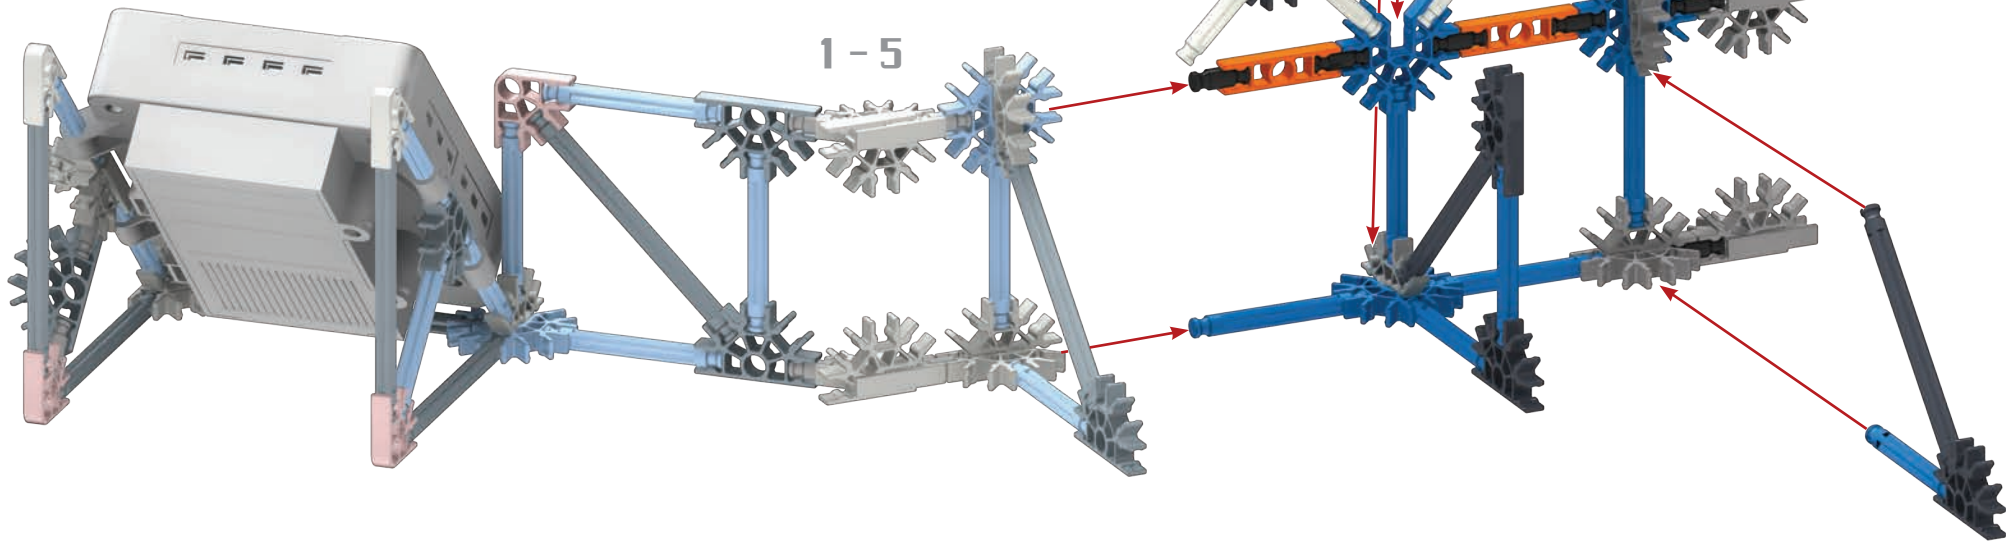

BASKETBALL GAME

When you see this icon, head to www.knex.com/instructions and enter code **79100** for helpful building tip videos.

Did you install 6 AA (or LR6) batteries in the Control Box?

1 - 6

6

1 - 5

- 2 
- 4 
- 2 
- 1 
- 2  3 

rotate model

1-9

10

11

1 2 2 1

- | | | | | |
|---|---|---|---|--|
| 4 | ○ | 2 | ○ | |
| 4 | ■ | 2 | ■ | |
| 4 | — | | | |
| 1 | — | | | |
| 5 | ■ | 2 | ■ | |

1-11

32

1 - 32

Connect Color/Light Sensor
to Sensor Input 2

33

Connect Push Button Sensor to Sensor Input 1

34

36

Tape a sheet of white or black paper (2" x 2.5") to the connectors in this location. This will allow the sensor to measure the distance to the basket correctly.