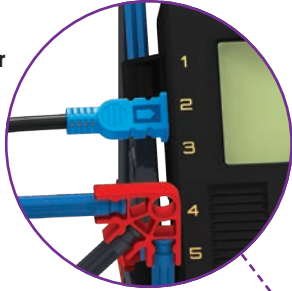

30

26 - 31

- 2

31

29 - 30

26 - 28

1 - 25

26 - 31

32

1 - 32

Connect Color/Light Sensor
to Sensor Input 2

33

Connect Push Button Sensor to Sensor Input 1

34

36

Tape a sheet of white or black paper (2" x 2.5") to the connectors in this location. This will allow the sensor to measure the distance to the basket correctly.