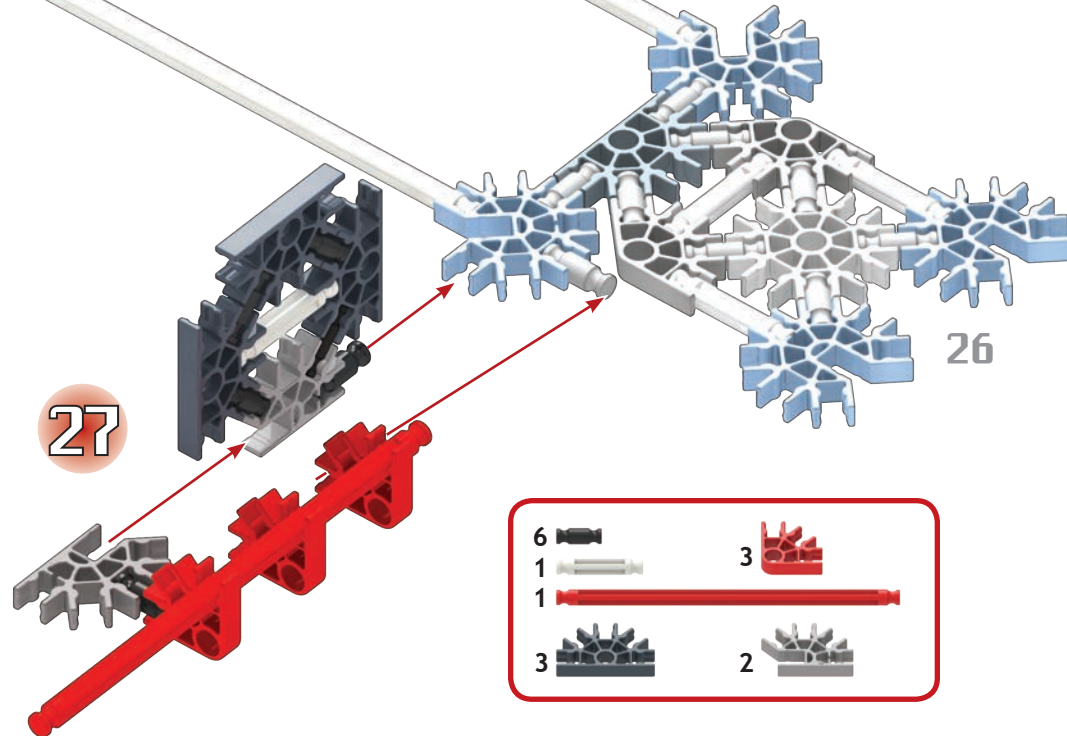

- | | | | | | |
|----|--|---|--|---|--|
| 14 | | 4 | | 2 | |
| 6 | | | | | |
| 9 | | | | | |
| 6 | | 1 | | 5 | |

20

19 - 20

- 4 
- 6 
- 12 

- | | | | |
|---|--|---|--|
| 9 | | 2 | |
| 3 | | | |
| 2 | | | |
| 1 | | 1 | |
| | | 4 | |

26

26 - 27

26

- | | | | |
|---|--|---|--|
| 6 | | 3 | |
| 1 | | | |
| 1 | | | |
| 3 | | 2 | |

- | | | | |
|---|--|---|--|
| 6 | | 6 | |
| 4 | | | |
| 2 | | | |
| 2 | | 1 | |

29

29 - 30

- 2 2
- 2
- 2
- 1
- 7

32

1 - 32

Connect Color/Light Sensor
to Sensor Input 2

33

Connect Push Button Sensor to Sensor Input 1

34

36

Tape a sheet of white or black paper (2" x 2.5") to the connectors in this location. This will allow the sensor to measure the distance to the basket correctly.