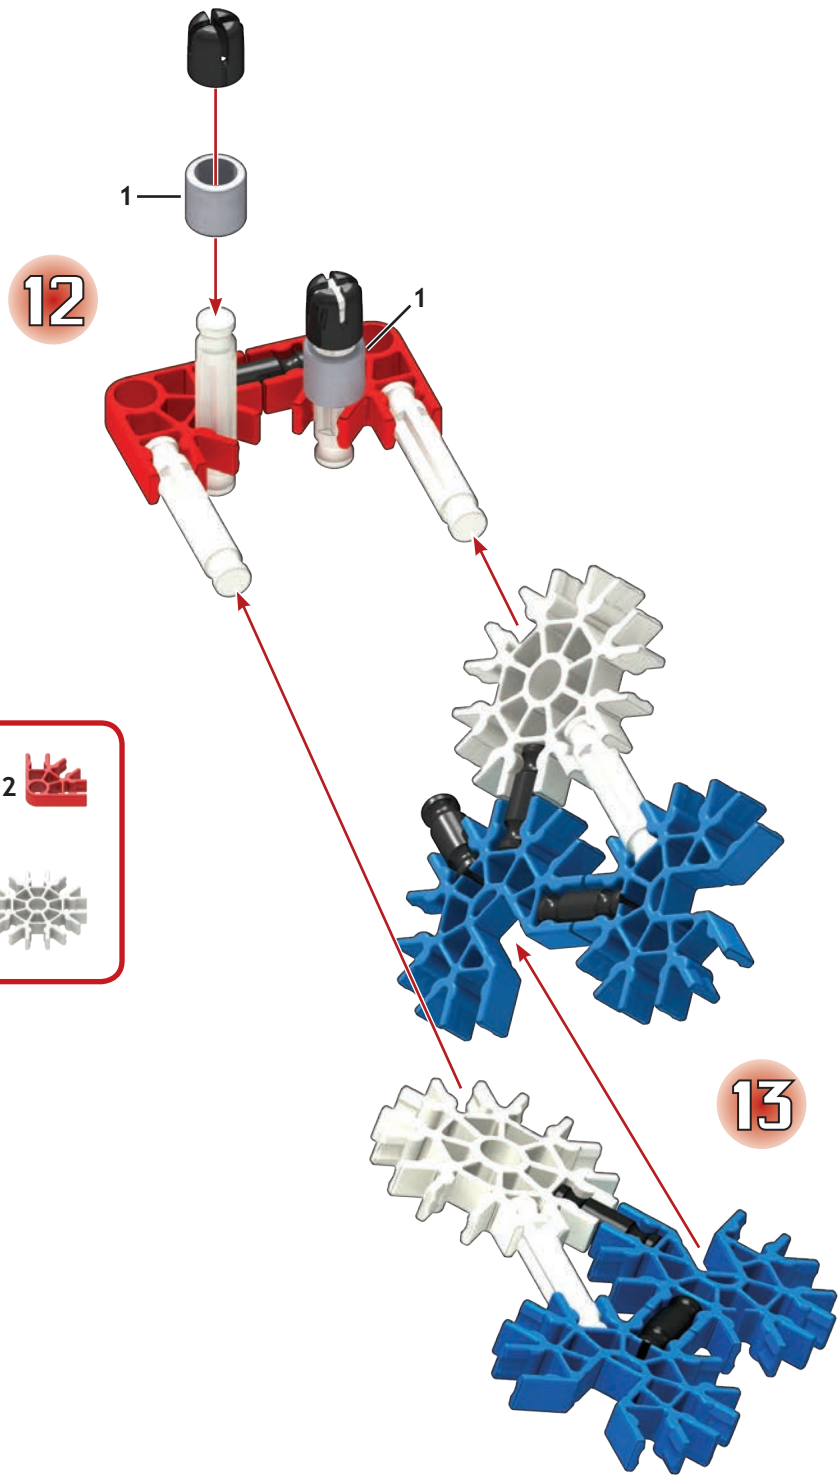

BASKETBALL GAME

When you see this icon, head to www.knex.com/instructions and enter code **79100** for helpful building tip videos.

Did you install 6 AA (or LR6) batteries in the Control Box?

1 - 6

6

1 - 5

- 2 
- 4 
- 2 
- 1 
- 2  3 

rotate model

1-9

10

11

1 2 2 1

- | | | | | |
|---|---|---|---|--|
| 4 | ○ | 2 | ○ | |
| 4 | ■ | 2 | ■ | |
| 4 | — | | | |
| 1 | — | | | |
| 5 | ■ | 2 | ■ | |

1-11

- | | | |
|---|---|---|
| 2 | 2 | 2 |
| 6 | | |
| 6 | | |
| 4 | 2 | |

- | | |
|---|--|
| 4 | |
| 2 | |
| 2 | |
| 2 | |
| 4 | |

15

- 5  2  2  4 
- 1  2 
- 2  1 
- 2  5  3 

1 - 16

17

1 - 17

19

32

1 - 32

Connect Color/Light Sensor
to Sensor Input 2

33

Connect Push Button Sensor to Sensor Input 1

34

36

Tape a sheet of white or black paper (2" x 2.5") to the connectors in this location. This will allow the sensor to measure the distance to the basket correctly.