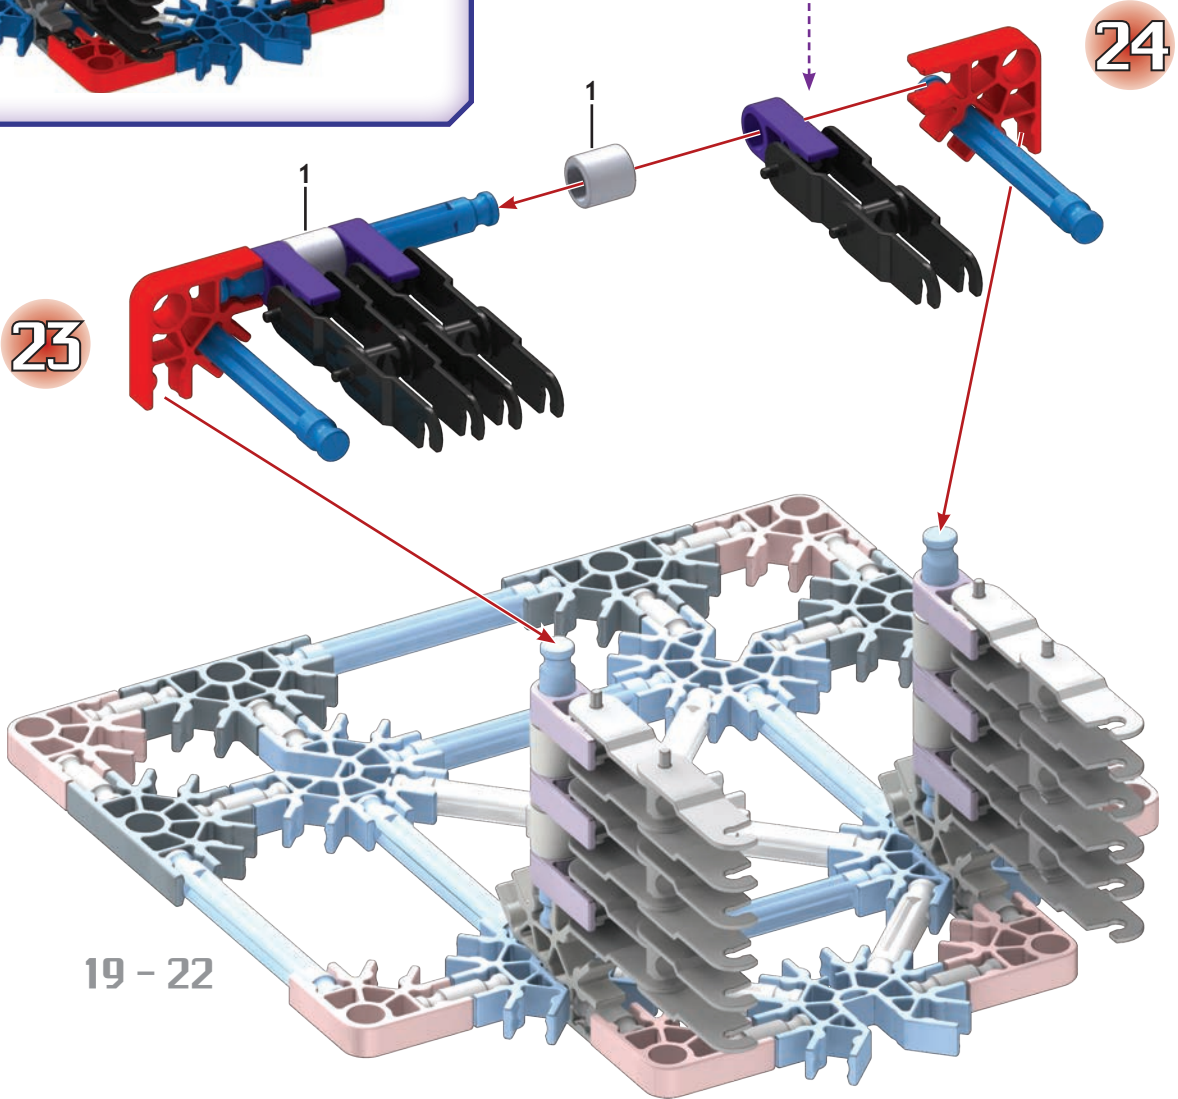

- | | | | | | |
|----|--|---|--|---|--|
| 14 | | 4 | | 2 | |
| 6 | | | | | |
| 9 | | | | | |
| 6 | | 1 | | 5 | |

20

19 - 20

- 4 
- 6 
- 12 

- | | | | |
|---|--|---|--|
| 9 | | 2 | |
| 3 | | | |
| 2 | | | |
| 1 | | 1 | |
| | | 4 | |

26

26 - 27

26

- | | | | |
|---|--|---|--|
| 6 | | 3 | |
| 1 | | | |
| 1 | | | |
| 3 | | 2 | |

- | | | | |
|---|--|---|--|
| 6 | | 6 | |
| 4 | | | |
| 2 | | | |
| 2 | | 1 | |

29

29 - 30

- 2 2
- 2
- 2
- 1
- 7

32

1 - 32

Connect Color/Light Sensor
to Sensor Input 2

33

Connect Push Button Sensor to Sensor Input 1

34

36

Tape a sheet of white or black paper (2" x 2.5") to the connectors in this location. This will allow the sensor to measure the distance to the basket correctly.