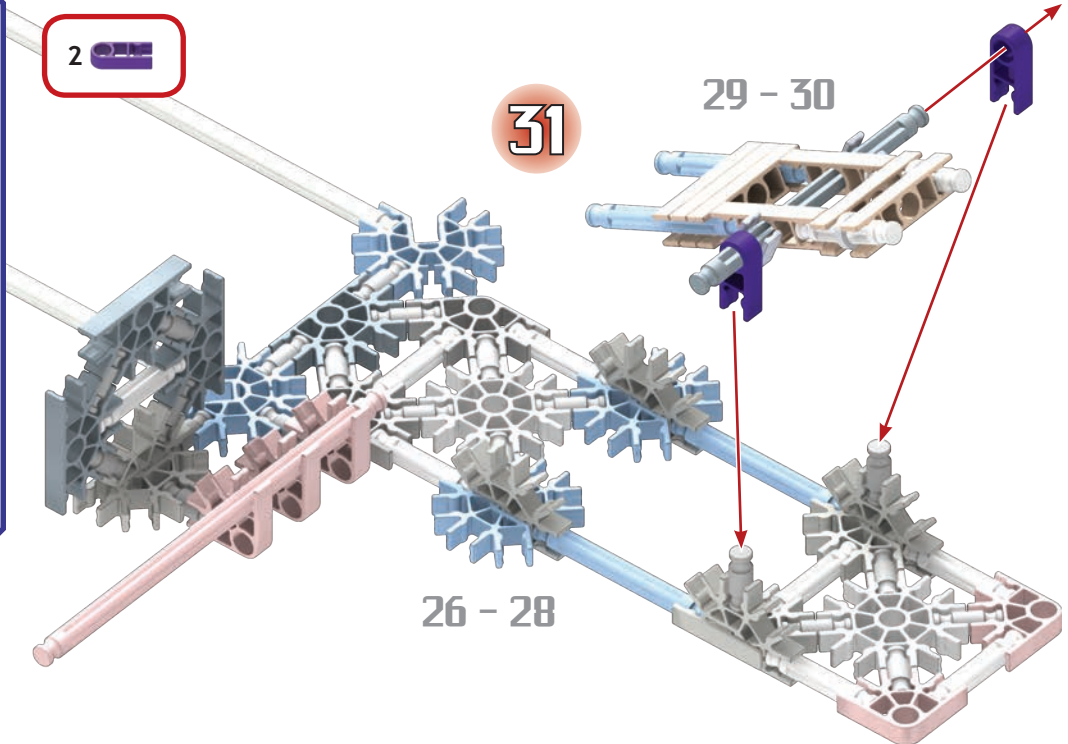

- | | | | | | |
|----|--|---|--|---|--|
| 14 | | 4 | | 2 | |
| 6 | | | | | |
| 9 | | | | | |
| 6 | | 1 | | 5 | |

20

19 - 20

- 4 
- 6 
- 12 

- | | | | |
|---|--|---|--|
| 9 | | 2 | |
| 3 | | | |
| 2 | | | |
| 1 | | 1 | |
| | | 4 | |

26

26 - 27

26

- | | | | |
|---|--|---|--|
| 6 | | 3 | |
| 1 | | | |
| 1 | | | |
| 3 | | 2 | |

- | | | | |
|---|--|---|--|
| 6 | | 6 | |
| 4 | | | |
| 2 | | | |
| 2 | | 1 | |

29

29 - 30

- 2 2
- 2
- 2
- 1
- 7

30

26 - 31

- 2

31

29 - 30

26 - 28

1 - 25

26 - 31

32

1 - 32

Connect Color/Light Sensor
to Sensor Input 2

33

Connect Push Button Sensor to Sensor Input 1

34

36

Tape a sheet of white or black paper (2" x 2.5") to the connectors in this location. This will allow the sensor to measure the distance to the basket correctly.