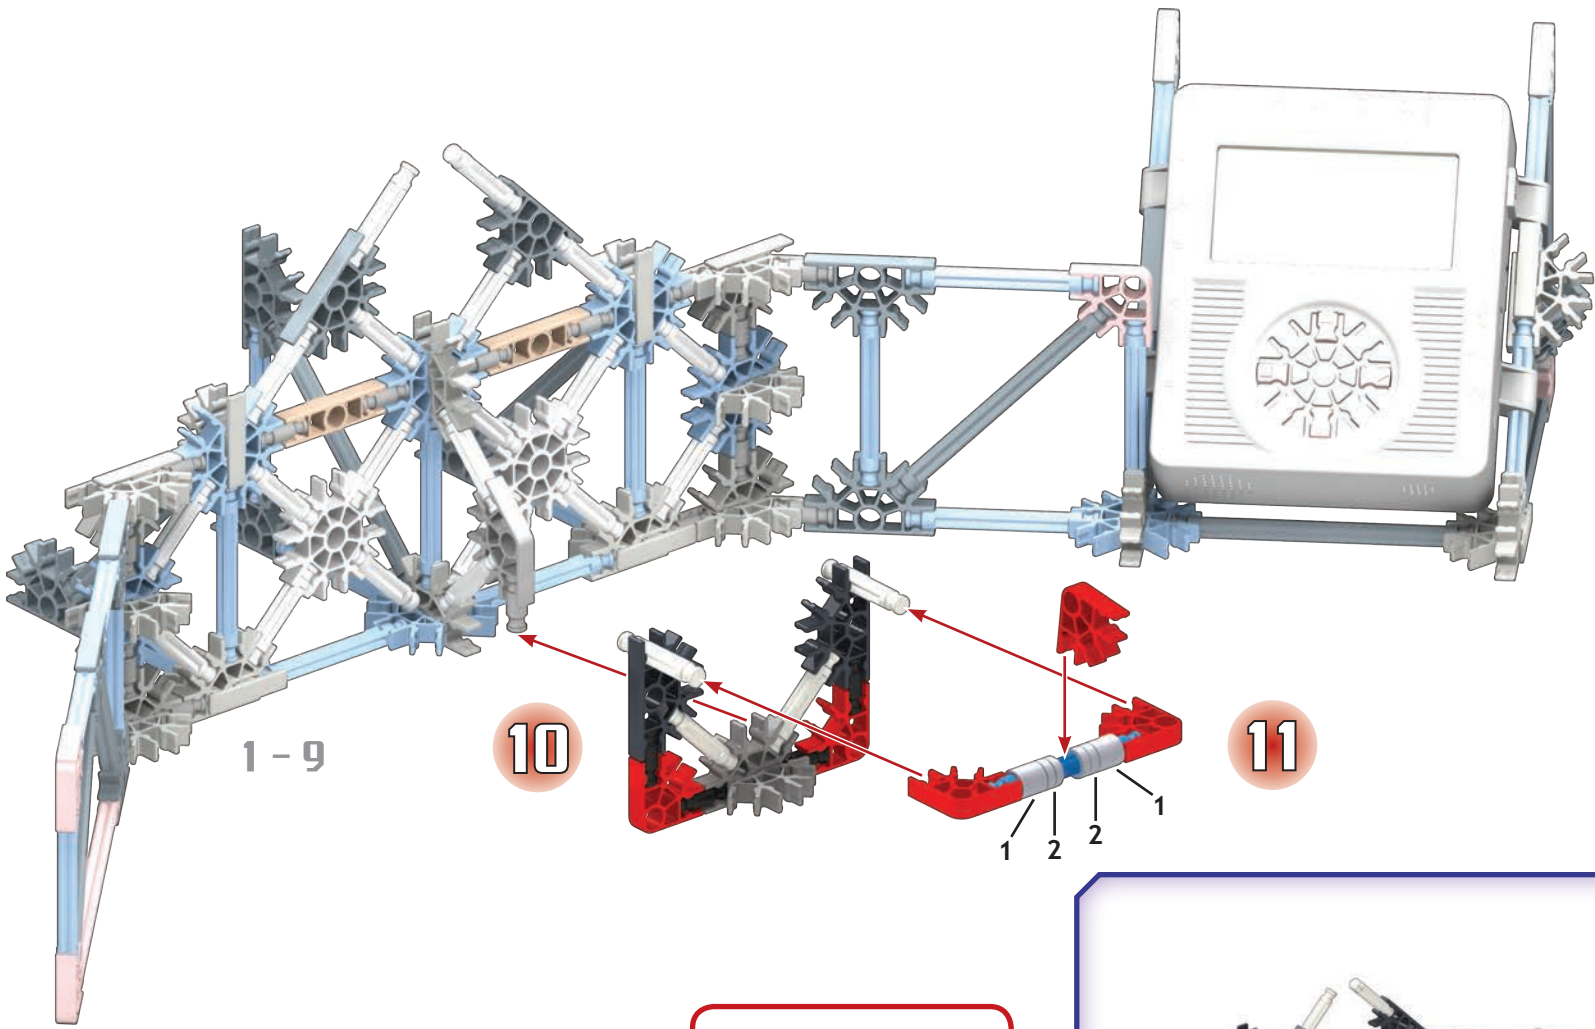

BASKETBALL GAME

When you see this icon, head to www.knex.com/instructions and enter code **79100** for helpful building tip videos.

Did you install 6 AA (or LR6) batteries in the Control Box?

1 - 6

6

1 - 5

- 2 
- 4 
- 2 
- 1 
- 2  3 

rotate model

1-9

10

11

1 2 2 1

- | | | | | |
|---|---|---|---|--|
| 4 | ○ | 2 | ○ | |
| 4 | ■ | 2 | ■ | |
| 4 | — | | | |
| 1 | — | | | |
| 5 | ■ | 2 | ■ | |

1-11

32

1 - 32

Connect Color/Light Sensor
to Sensor Input 2

33

Connect Push Button Sensor to Sensor Input 1

34

36

Tape a sheet of white or black paper (2" x 2.5") to the connectors in this location. This will allow the sensor to measure the distance to the basket correctly.