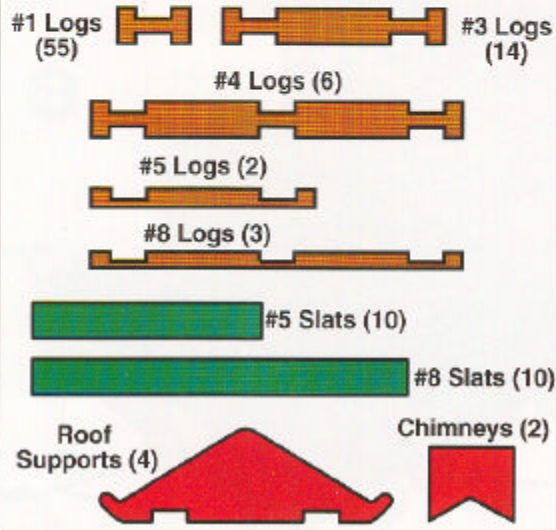

ANNIVERSARY EDITION

BUILDING SET

Ages 3 & Up

THE ORIGINAL

LINCOLN LOGS

TIP TO PARENTS

Because Lincoln Logs are colored and stained in the traditional manner, the dyes can rub off. Use is recommended on surfaces that can be wiped clean. Avoid placing the logs directly on carpet and other absorbent surfaces, which may cause staining.

AVERTISSEMENT!

Danger d'étouffement. Pièces de petite taille.
Ne pas donner aux enfants de moins de 3 ans.

WARNING:

CHOKING HAZARD - Small parts.
Not for children under 3 years.

INSTRUCTIONS

Lincoln Logs are made of real wood for lasting durability and good looks.

These instructions show you how to make the sets pictured. Using your own creativity, you can make many other structures with this set or combine this set with other Lincoln Logs sets to create larger and more exciting layouts!

The Anniversary Edition Set includes:

55 #1 logs, 14 #3 logs, 6 #4 logs, 2 #5 logs, 3 #8 logs, 10 #5 slats, 10 #8 slats,
4 roof supports, 2 chimneys and 1 instruction sheet.

1

2