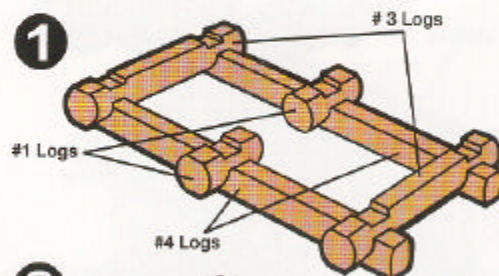

ANNIVERSARY EDITION

BUILDING SET

Ages 3 & Up

THE ORIGINAL

LINCOLN LOGS

TIP TO PARENTS

Because Lincoln Logs are colored and stained in the traditional manner, the dyes can rub off. Use is recommended on surfaces that can be wiped clean. Avoid placing the logs directly on carpet and other absorbent surfaces, which may cause staining.

AVERTISSEMENT!

Danger d'étouffement. Pièces de petite taille.
Ne pas donner aux enfants de moins de 3 ans.

WARNING:

CHOKING HAZARD - Small parts.
Not for children under 3 years.

INSTRUCTIONS

Lincoln Logs are made of real wood for lasting durability and good looks.

These instructions show you how to make the sets pictured. Using your own creativity, you can make many other structures with this set or combine this set with other Lincoln Logs sets to create larger and more exciting layouts!

The Anniversary Edition Set includes:

55 #1 logs, 14 #3 logs, 6 #4 logs, 2 #5 logs, 3 #8 logs, 10 #5 slats, 10 #8 slats,
4 roof supports, 2 chimneys and 1 instruction sheet.

1

2