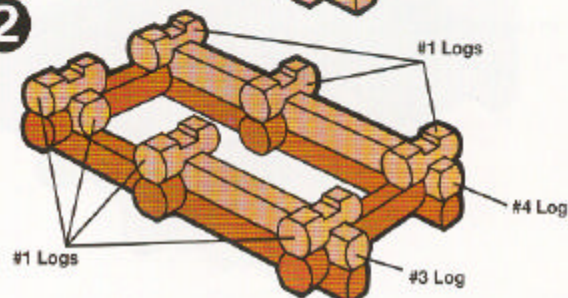

These instructions show you how to make the sets pictured. Using your own creativity, you can make many other structures with this set or combine this set with other Lincoln Logs sets to create larger and more exciting layouts!

The Anniversary Edition Set includes:

55 #1 logs, 14 #3 logs, 6 #4 logs, 2 #5 logs, 3 #8 logs, 10 #5 slats, 10 #8 slats,
4 roof supports, 2 chimneys and 1 instruction sheet.

1

2

ANNIVERSARY EDITION

BUILDING SET

THE LODGE

3

4

5

6

7

8

9