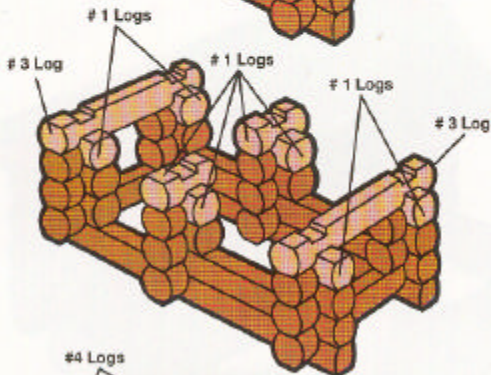

These instructions show you how to make the sets pictured. Using your own creativity, you can make many other structures with this set or combine this set with other Lincoln Logs sets to create larger and more exciting layouts!

The Anniversary Edition Set includes:

55 #1 logs, 14 #3 logs, 6 #4 logs, 2 #5 logs, 3 #8 logs, 10 #5 slats, 10 #8 slats,
4 roof supports, 2 chimneys and 1 instruction sheet.

1

2

ANNIVERSARY EDITION

BUILDING SET

THE LODGE

3

4

5

6

7

8

9