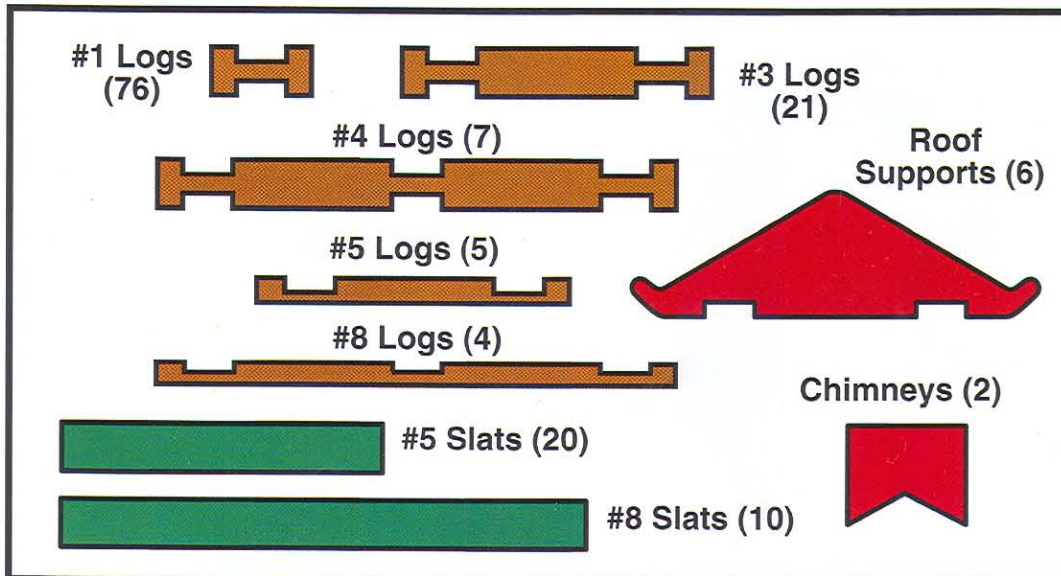

COLLECTOR'S EDITION

BUILDING SET

Ages 3 & Up

THE ORIGINAL

LINCOLN LOGS

TIP TO PARENTS

Because Lincoln Logs are colored and stained in the traditional manner, the dyes can rub off. Use is recommended on surfaces that can be wiped clean. Avoid placing the logs directly on carpet and other absorbent surfaces, which may cause staining.

AVERTISSEMENT!

Danger d'étouffement. Pièces de petite taille. Ne pas donner aux enfants de moins de 3 ans.

WARNING:

CHOKING HAZARD - Small parts. Not for children under 3 years.

INSTRUCTIONS

Lincoln Logs are made of real wood for lasting durability and good looks. These instructions show you how to make the sets pictured. Using your own creativity, you can make many other structures with this set or combine this set with other Lincoln Logs sets to create larger and more exciting layouts!

The Collector's Edition Set includes:

76 #1 logs, 21 #3 logs, 7 #4 logs, 5 #5 logs, 4 #8 logs, 20 #5 slats, 10 #8 slats, 6 roof supports, 2 chimneys and 1 instruction sheet.

COLLECTOR'S EDITION

BUILDING SET