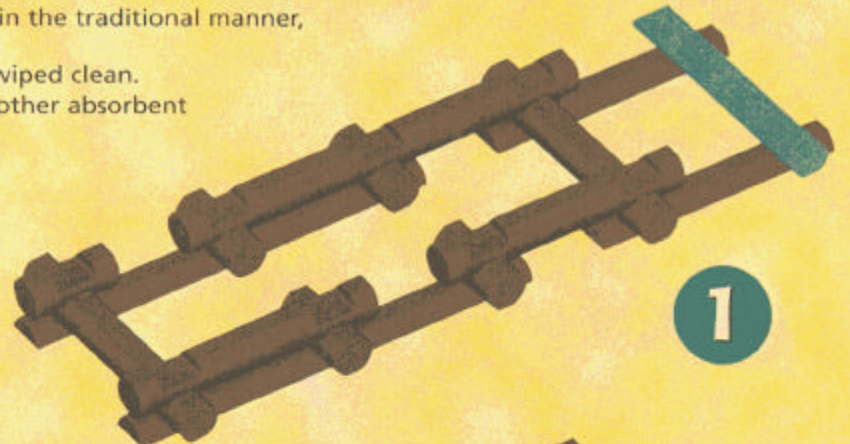

• COMMEMORATIVE EDITION •

ALL
WOODEN
PIECES
Just Like You Remember!

Ages 3+

THE ORIGINAL LINCOLN LOGS

REDISCOVER THE TIMELESS APPEAL OF CLASSIC LOG-BUILDING PLAY WITH THIS SPECIAL ALL WOOD EDITION LINCOLN LOGS SET. THESE INSTRUCTIONS WILL GUIDE YOU IN BUILDING THE MODEL SHOWN ON THE PACKAGE FRONT. OR, USE YOUR OWN CREATIVITY TO MAKE OTHER EXCITING STRUCTURES!

⚠ WARNING:
CHOKING HAZARD – Small Parts.
Not for Children under 3 years.

⚠ AVERTISSEMENT!
Danger d'étouffement. Pièces de petite taille.
Ne pas donner aux enfants de moins de 3 ans.

TIP FOR PARENTS

Because Lincoln Logs are colored and stained in the traditional manner, the dyes can rub off. Use is recommended on surfaces that can be wiped clean. Avoid placing the logs directly on carpet and other absorbent surfaces, which may cause staining.