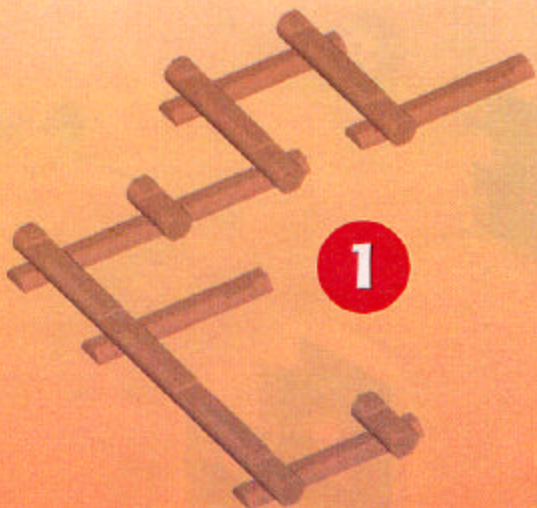

DAIRY TIME BARN

THE ORIGINAL
LINCOLN LOGS

Ages 3 & Up

CONGRATULATIONS ON YOUR PURCHASE OF THIS HIGH-QUALITY LINCOLN LOGS SET!

This traditional Lincoln Logs building set is made from real wood for long lasting durability. The easy fitting plastic accessories allow you to build in a whole new way!

⚠ WARNING:

CHOKING HAZARD – Small Parts. Not for Children under 3 years.

⚠ AVERTISSEMENT!

Danger d'étouffement. Pièces de petite taille. Ne pas donner aux enfants de moins de 3 ans.

"Welcome to the Dairy Time Barn. I am Farmer Tom. There is so much work to be done, but first you must follow these step-by-step instructions to build the farmhouse, animal corral and barn."

1 - 12

**STURDY LADDER FOR FARMER TOM
TO CLIMB UP TO THE SILO.**

**LARGE FARMHOUSE
WHERE FARMER TOM
AND MISS MAY GET
SOME SHUT EYE AFTER
A LONG DAY ON THE
FARM.**

**BRING THE COWS
INTO THE CORRAL TO
HELP THE FARMERS
MILK THEM.**