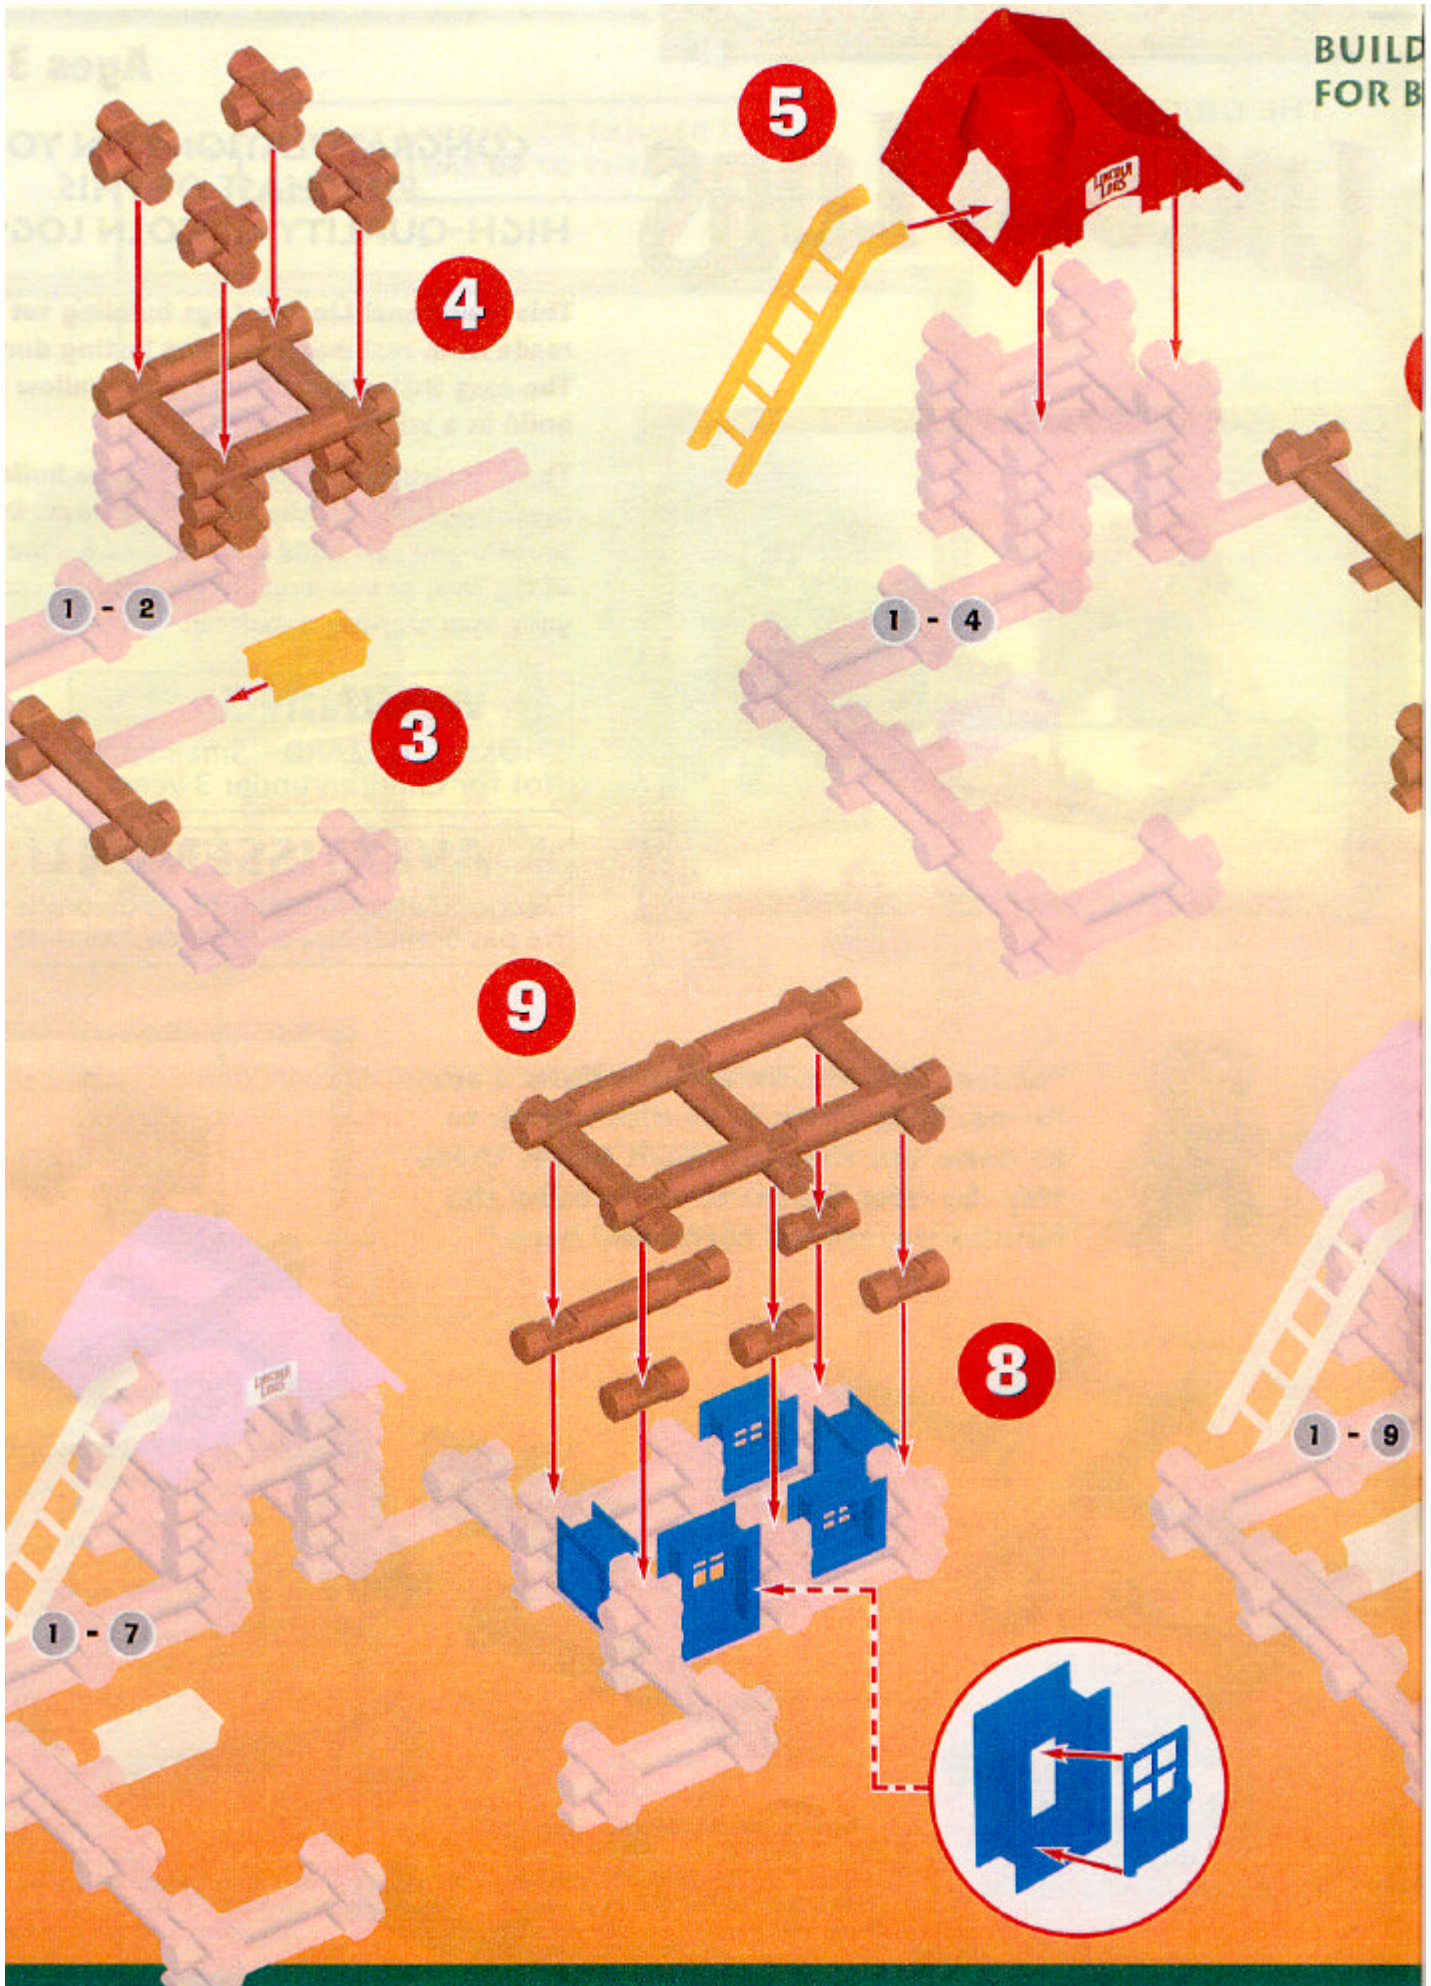

DAIRY TIME BARN

THE ORIGINAL
LINCOLN LOGS

Ages 3 & Up

CONGRATULATIONS ON YOUR PURCHASE OF THIS HIGH-QUALITY LINCOLN LOGS SET!

This traditional Lincoln Logs building set is made from real wood for long lasting durability. The easy fitting plastic accessories allow you to build in a whole new way!

⚠ WARNING:

CHOKING HAZARD – Small Parts. Not for Children under 3 years.

⚠ AVERTISSEMENT!

Danger d'étouffement. Pièces de petite taille. Ne pas donner aux enfants de moins de 3 ans.

"Welcome to the Dairy Time Barn. I am Farmer Tom. There is so much work to be done, but first you must follow these step-by-step instructions to build the farmhouse, animal corral and barn."

THE BARN AND CORRAL ESSIE THE COW!

6

7

11

12

10

DAIRY TIME BARN

"Congratulations! You did a great job building the farmhouse, animal corral and barn. Miss May and I are looking forward to your help on the farm. There are many cows to be milked!"

1 - 12

**STURDY LADDER FOR FARMER TOM
TO CLIMB UP TO THE SILO.**

**LARGE FARMHOUSE
WHERE FARMER TOM
AND MISS MAY GET
SOME SHUT EYE AFTER
A LONG DAY ON THE
FARM.**

**BRING THE COWS
INTO THE CORRAL TO
HELP THE FARMERS
MILK THEM.**