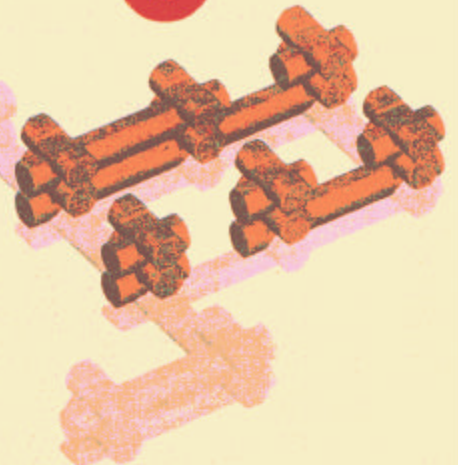

THE BARN AND CORRAL ESSIE THE COW!

6

7

11

12

10

DAIRY TIME BARN

"Congratulations! You did a great job building the farmhouse, animal corral and barn. Miss May and I are looking forward to your help on the farm. There are many cows to be milked!"

1 - 12