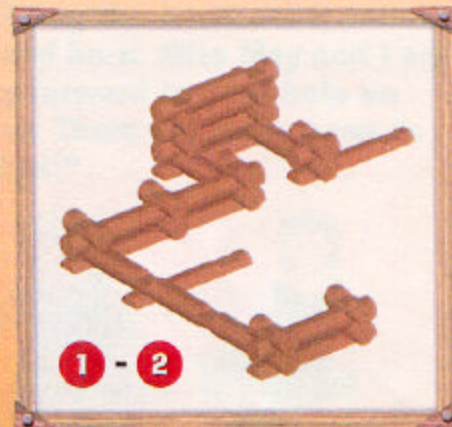

DAIRY TIME BARN

THE ORIGINAL
LINCOLN LOGS

Ages 3 & Up

CONGRATULATIONS ON YOUR PURCHASE OF THIS HIGH-QUALITY LINCOLN LOGS SET!

This traditional Lincoln Logs building set is made from real wood for long lasting durability. The easy fitting plastic accessories allow you to build in a whole new way!

These instructions show you how to build the model pictured on the front of the box. Other models you can build are pictured on the back of the box, or use your imagination to build your own exciting creations!

⚠ WARNING:

CHOKING HAZARD – Small Parts. Not for Children under 3 years.

⚠ AVERTISSEMENT!

Danger d'étouffement. Pièces de petite taille. Ne pas donner aux enfants de moins de 3 ans.

"Welcome to the Dairy Time Barn. I am Farmer Tom. There is so much work to be done, but first you must follow these step-by-step instructions to build the farmhouse, animal corral and barn."

THE BARN AND CORRAL ESSIE THE COW!

6

7

11

12

10

DAIRY TIME BARN

"Congratulations! You did a great job building the farmhouse, animal corral and barn. Miss May and I are looking forward to your help on the farm. There are many cows to be milked!"