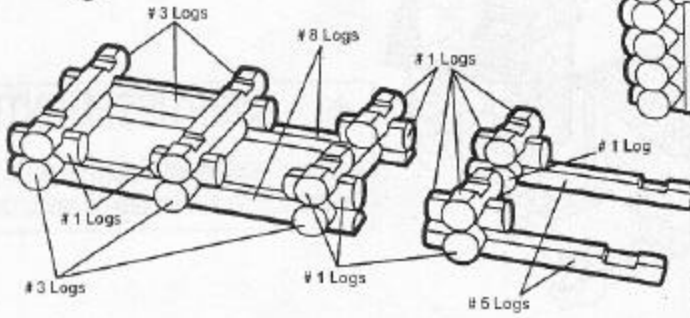

DISCOVERY

BUILDING SET

1