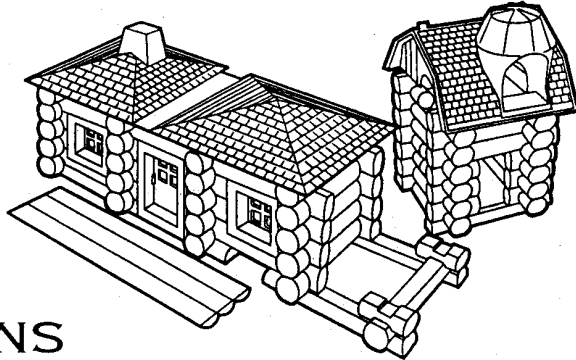

DISCOVERY

00902

RRR

BUILDING SET

Ages 3 & Up

THE ORIGINAL

# LINCOLN LOGS

**WARNING:**

CHOKING HAZARD - Small parts.  
Not for children under 3 years.

**AVERTISSEMENT!**

Danger d'étouffement. Pièces de petite taille.  
Ne pas donner aux enfants de moins de 3 ans.

The Discovery Building Set includes:

60 #1 logs, 26 #3 logs, 6 #5 logs, 5 #8 logs, 3 #11 logs, 4 windows, 1 door, 1 door frame, 2 chimneys, 2 hip roofs, 1 pig, 1 cow, 1 barn roof, 1 pioneer woman (Holly Homestead), 1 farmer (Tex Tracker), and 1 instruction sheet.