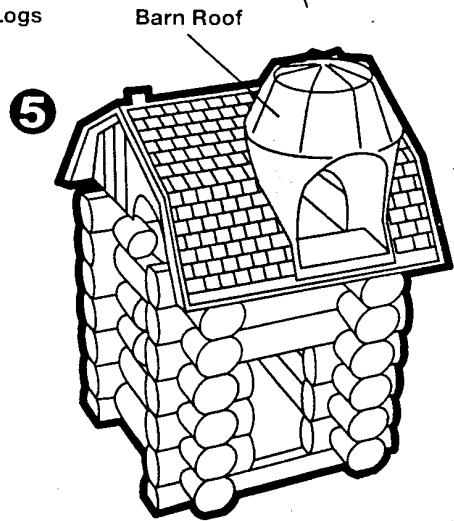

DISCOVERY

00902

RRR

BUILDING SET

Ages 3 & Up

THE ORIGINAL

# LINCOLN LOGS

**WARNING:**

CHOKING HAZARD - Small parts.  
Not for children under 3 years.

**AVERTISSEMENT!**

Danger d'étouffement. Pièces de petite taille.  
Ne pas donner aux enfants de moins de 3 ans.

## INSTRUCTIONS

Lincoln Logs are made of real wood for lasting durability and good looks. Easy-fitting plastic accessories add colorful fun. These instructions show you how to make the sets pictured. Using your own creativity, you can make many other structures with this set or combine this set with other Lincoln Logs sets to create larger and more exciting layouts!

The Discovery Building Set includes:

60 #1 logs, 26 #3 logs, 6 #5 logs, 5 #8 logs, 3 #11 logs, 4 windows, 1 door, 1 door frame, 2 chimneys, 2 hip roofs, 1 pig, 1 cow, 1 barn roof, 1 pioneer woman (Holly Homestead), 1 farmer (Tex Tracker), and 1 instruction sheet.