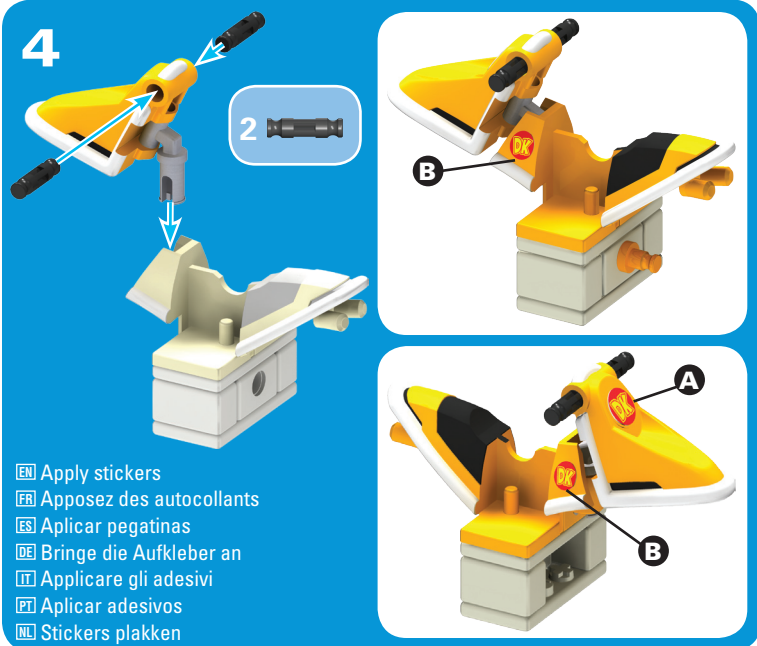

415497.11-V1-1/15

K'NEX
Building Worlds Kids Love™

DONKEY KONG™ BIKE BUILDING SET
MOTO JEU DE CONSTRUCTION

6+ 38497

MARIOKART 8

Official Nintendo Licensed Product

Standard mode
Modèle standard#

Hover mode
Mode flotter#