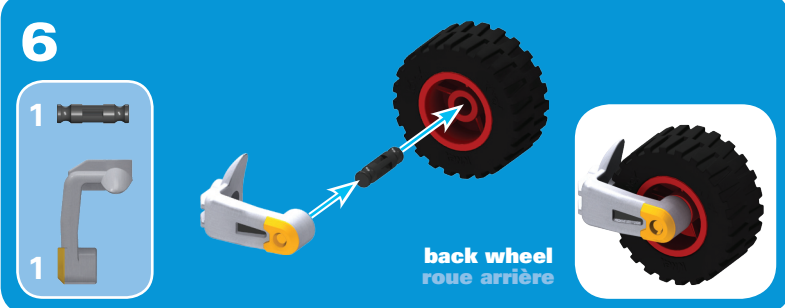

415497.11-V1-1/15

K'NEX
Building Worlds Kids Love™

DONKEY KONG™ BIKE BUILDING SET
MOTO JEU DE CONSTRUCTION

6+ 38497

MARIOKART 8

Official Nintendo Licensed Product

Standard mode
Modèle standard#

Hover mode
Mode flotter#