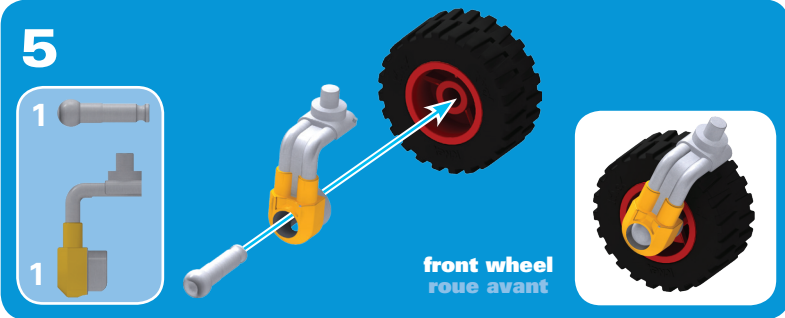

415497.11-V1-1/15

K'NEX
Building Worlds Kids Love™

DONKEY KONG™ BIKE BUILDING SET
MOTO JEU DE CONSTRUCTION

6+ 38497

MARIOKART 8

Official Nintendo Licensed Product

Standard mode
Modèle standard#

Hover mode
Mode flotter#