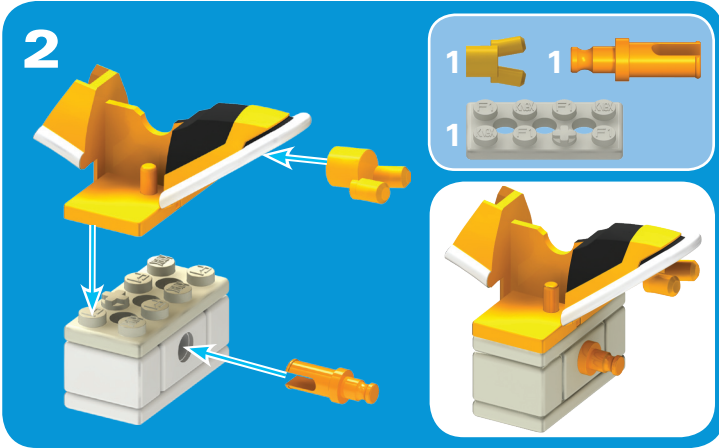

415497.11-V1-1/15

K'NEX
Building Worlds Kids Love™

DONKEY KONG™ BIKE BUILDING SET
MOTO JEU DE CONSTRUCTION

6+ 38497

MARIOKART 8

Official Nintendo Licensed Product

Standard mode
Modèle standard#

Hover mode
Mode flotter#