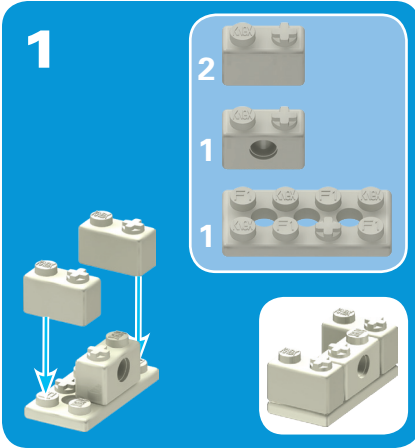

415497.11-V1-1/15

K'NEX
Building Worlds Kids Love™

DONKEY KONG™ BIKE BUILDING SET
MOTO JEU DE CONSTRUCTION

6+ 38497

MARIOKART 8

Official Nintendo Licensed Product

Standard mode
Modèle standard#

Hover mode
Mode flotter#