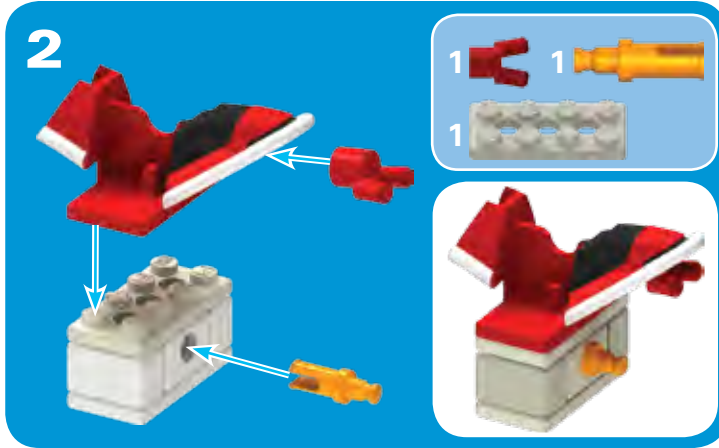

415494.11-V2-12/16

K'NEX

MARIOKART™

MARIO™
BIKE BUILDING SET
MOTO JEU DE
CONSTRUCTION

Ages
6-9

38494

MARIOKART™

MARIO™
BIKE BUILDING SET
MOTO JEU DE
CONSTRUCTION