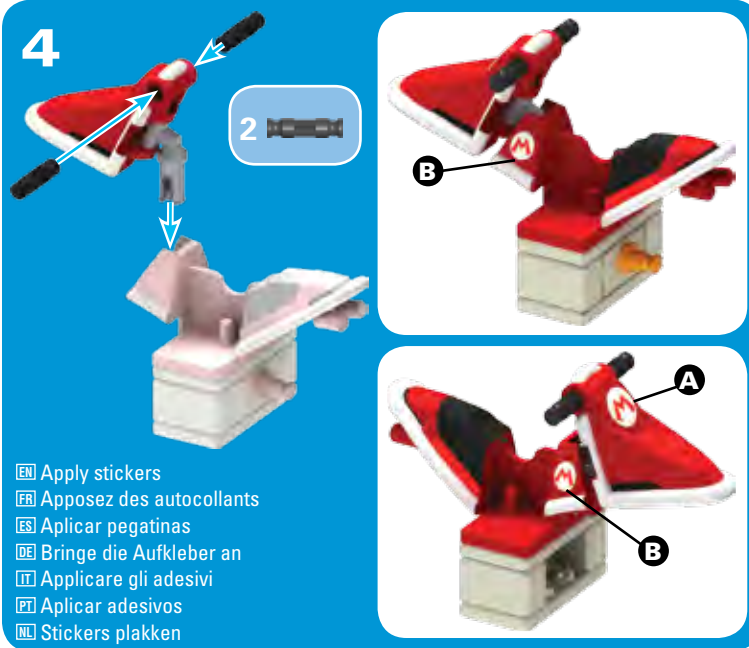

415494.11-V2-12/16

K'NEX

MARIOKART™

MARIO™
BIKE BUILDING SET
MOTO JEU DE
CONSTRUCTION

Ages
6-9

38494

MARIOKART™

MARIO™
BIKE BUILDING SET
MOTO JEU DE
CONSTRUCTION