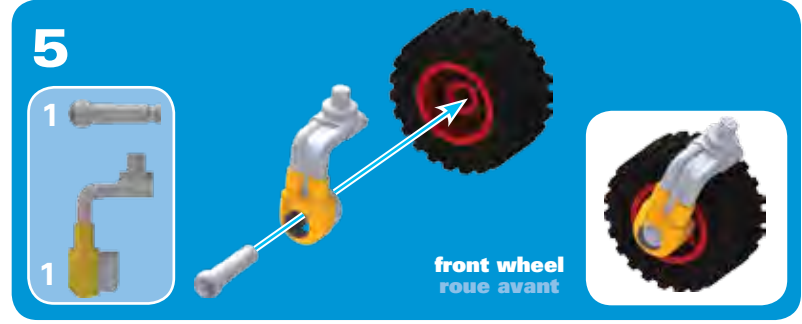

415494.11-V2-12/16

K'NEX

MARIOKART™

MARIO™
BIKE BUILDING SET
MOTO JEU DE
CONSTRUCTION

Ages
6-9

38494

MARIOKART™

MARIO™
BIKE BUILDING SET
MOTO JEU DE
CONSTRUCTION