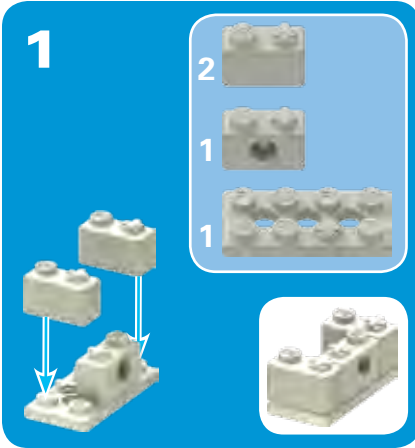

415494.11-V2-12/16

K'NEX

MARIOKART™

MARIO™
BIKE BUILDING SET
MOTO JEU DE
CONSTRUCTION

Ages
6-9

38494

MARIOKART™

MARIO™
BIKE BUILDING SET
MOTO JEU DE
CONSTRUCTION