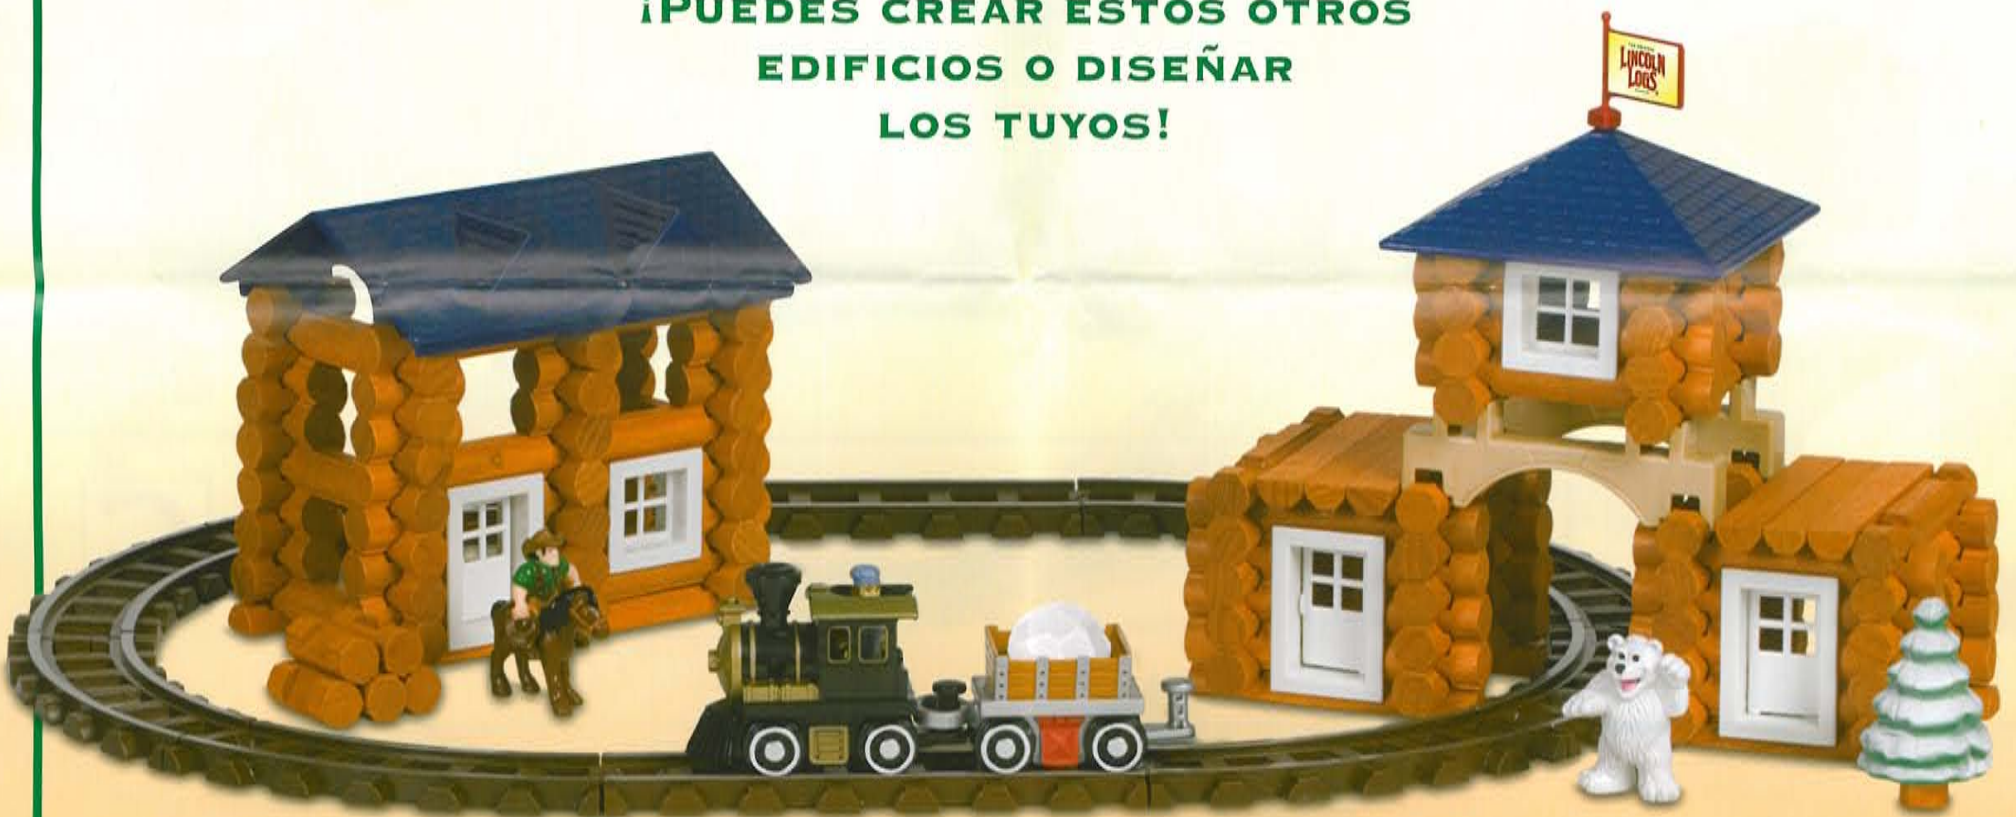

YUKON EXPRESS™

THE ORIGINAL

LINCOLN LOGS®

BUILDING SET

Ⓢ TIP FOR PARENTS:

Because LINCOLN LOGS pieces are colored and stained in the traditional manner, the dyes can rub off. Use is recommended on surfaces that can be wiped clean. Avoid placing the logs directly on carpet and other absorbent surfaces, which may cause staining.

**¡PUEDES CREAR ESTOS OTROS
EDIFICIOS O DISEÑAR
LOS TUYOS!**

**INCLUDES: 213 WOOD LOGS, 1 HORSE, 1 COWBOY, 1 BEAR,
1 TRAIN ENGINEER, 2 WINDOWS, 3 DOORS, 3 DOOR FRAMES,
1 GABLE ROOF, 2 HIP ROOFS, 1 OPEN ROOF, 2 MOUNTAIN
TRACKS, 2 STRAIGHT TRACKS, 10 CURVE TRACKS, 1 LOG CAR,
1 TRAIN ENGINE, 1 TREE, 2 ARCHES, 1 BOULDER, 1 FLAG,
AND INSTRUCTIONS.**