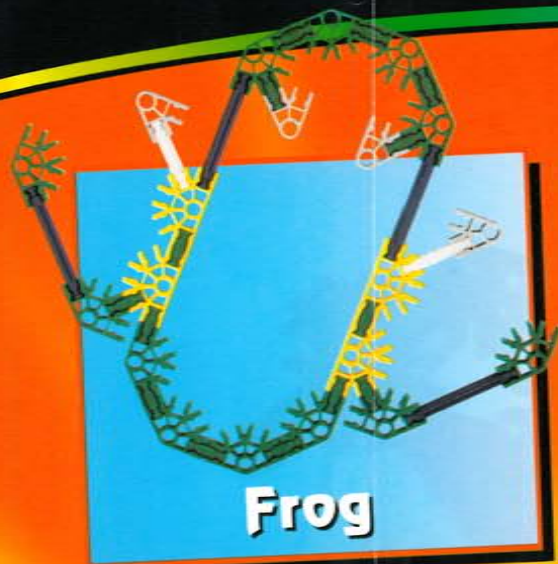

K'NEX®

Manufacturer's Coupon Expires 12/31/00

$3.00 Off!

On
any set
over
$10.00!

K'NEX®

CONSUMER: COUPON GOOD ONLY IN U.S.A. ON PURCHASE OF BRAND/SIZE INDICATED. VOID IF COPIED, TRANSFERRED, PROHIBITED OR REGULATED. LIMIT ONE COUPON PER PURCHASE. YOU PAY ANY SALES TAX.