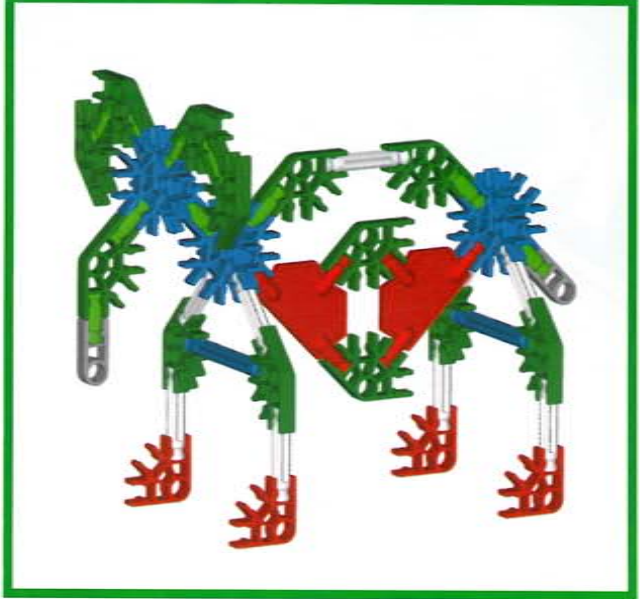

Kangaroo

Camel

Ostrich

Elephant

K'NEX®

Manufacturer's Coupon Expires 12/31/00

\$3.00 Off!

On
any set
over
\$10.00!